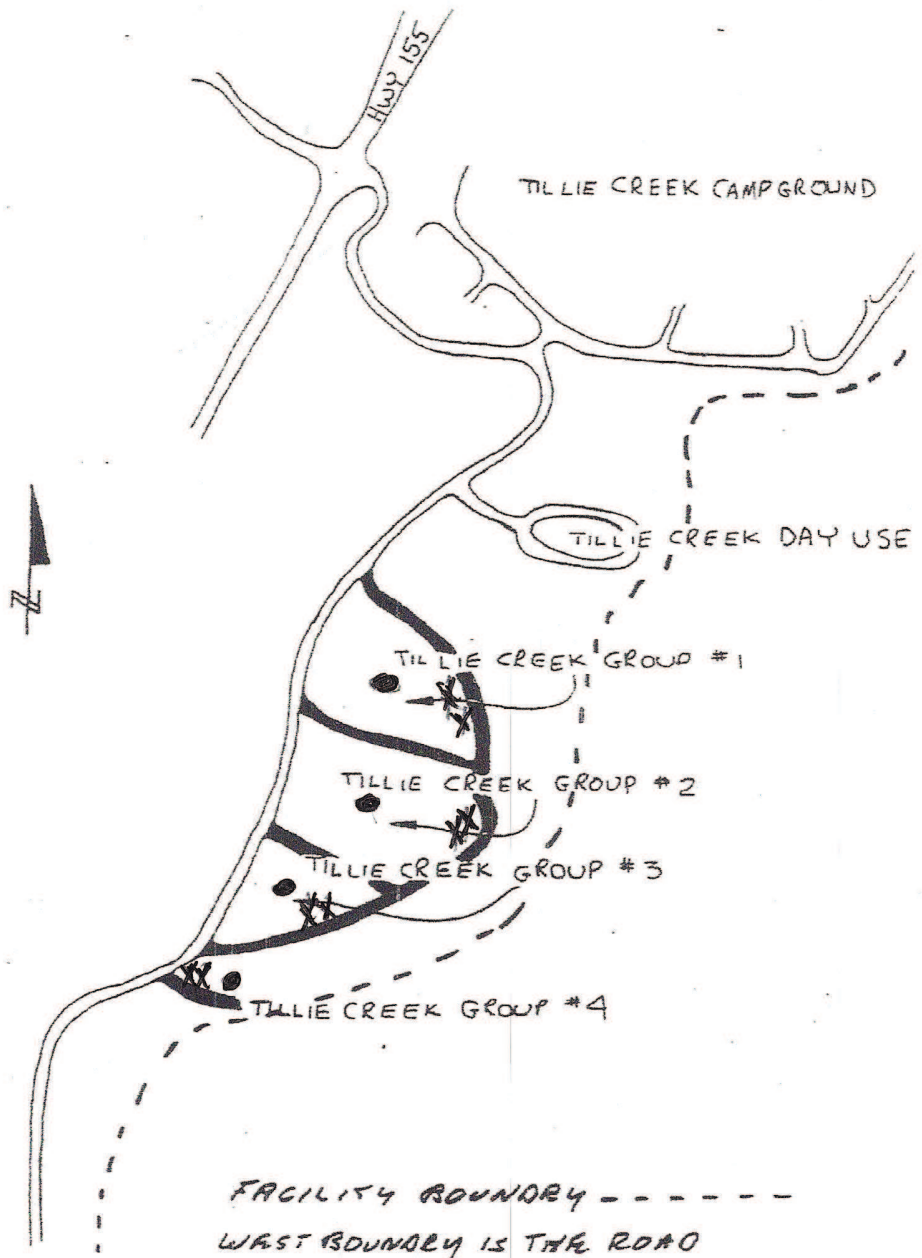

Tillie Creek Campground

SEP 14 1972

SEP 14 1972

● = WATER
XX = PORTA POTTIES

TILLIE CREEK GROUP USE AREA