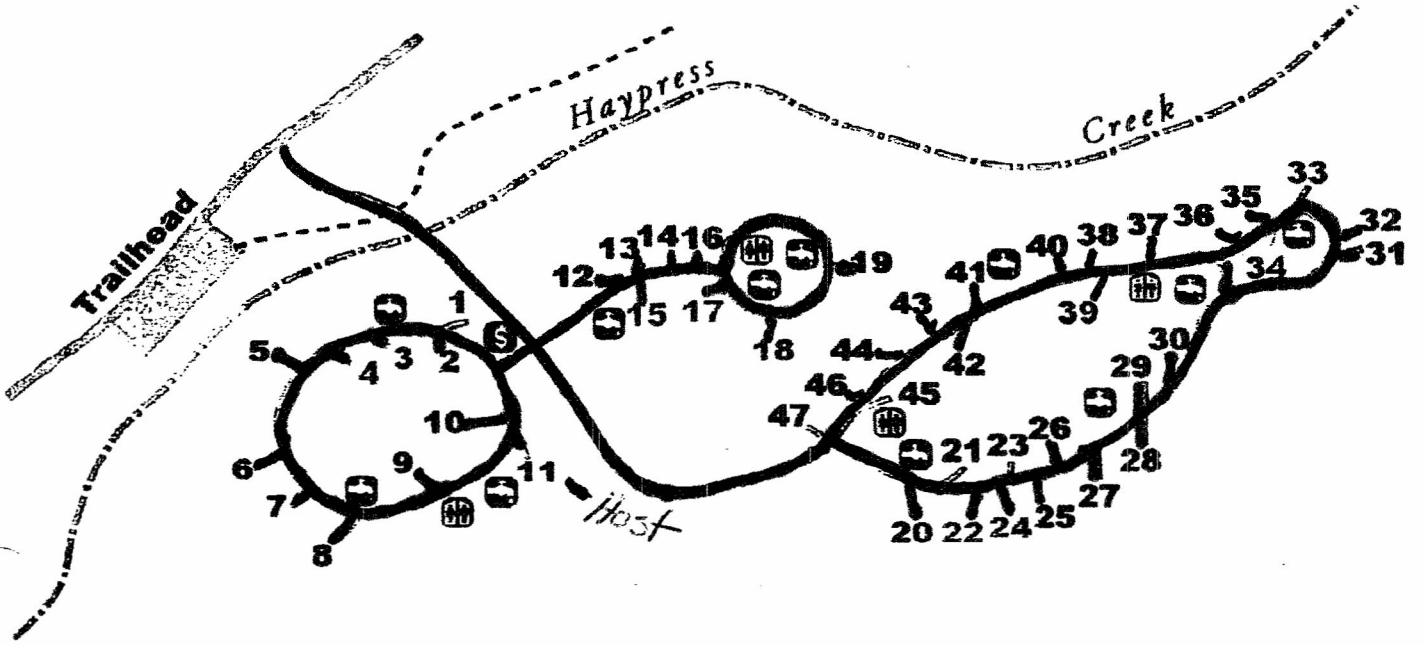

Wild Plum Campground / Trailhead 75434

-  Restrooms
-  Water
-  Fee Tube

75434

9/14/12