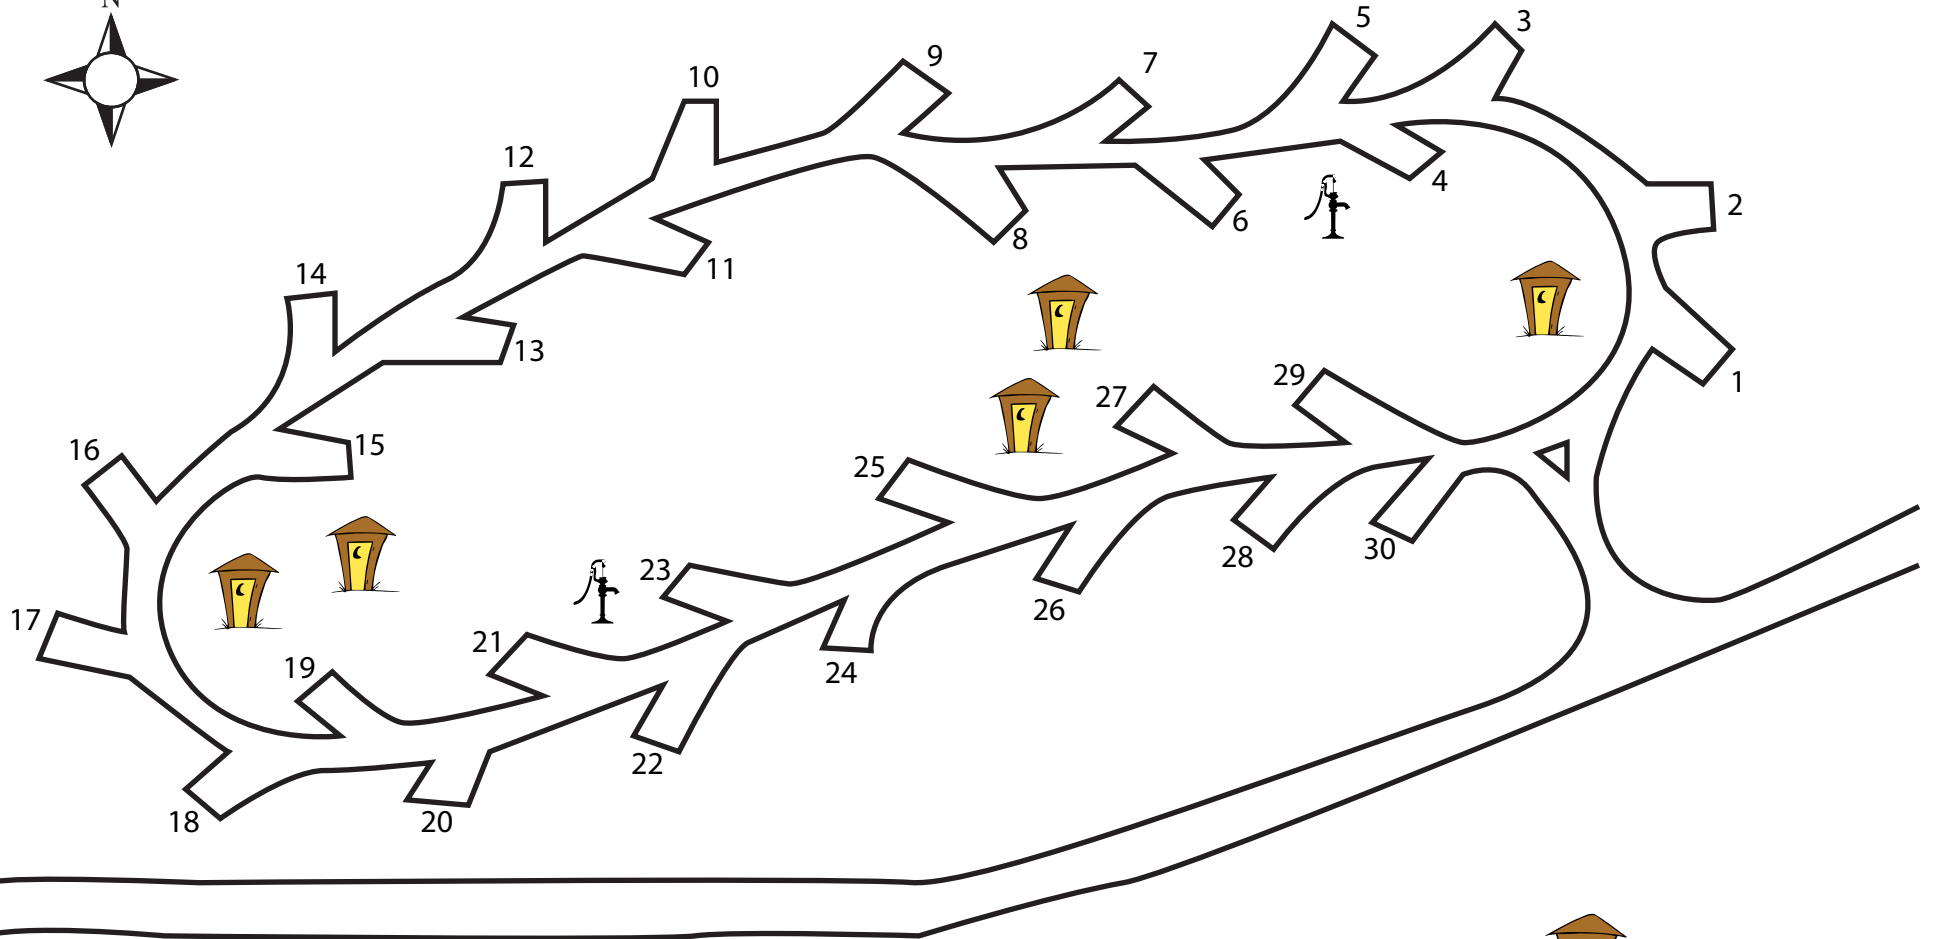

# Basin Campground

Rock Creek

West Fork Road #2071