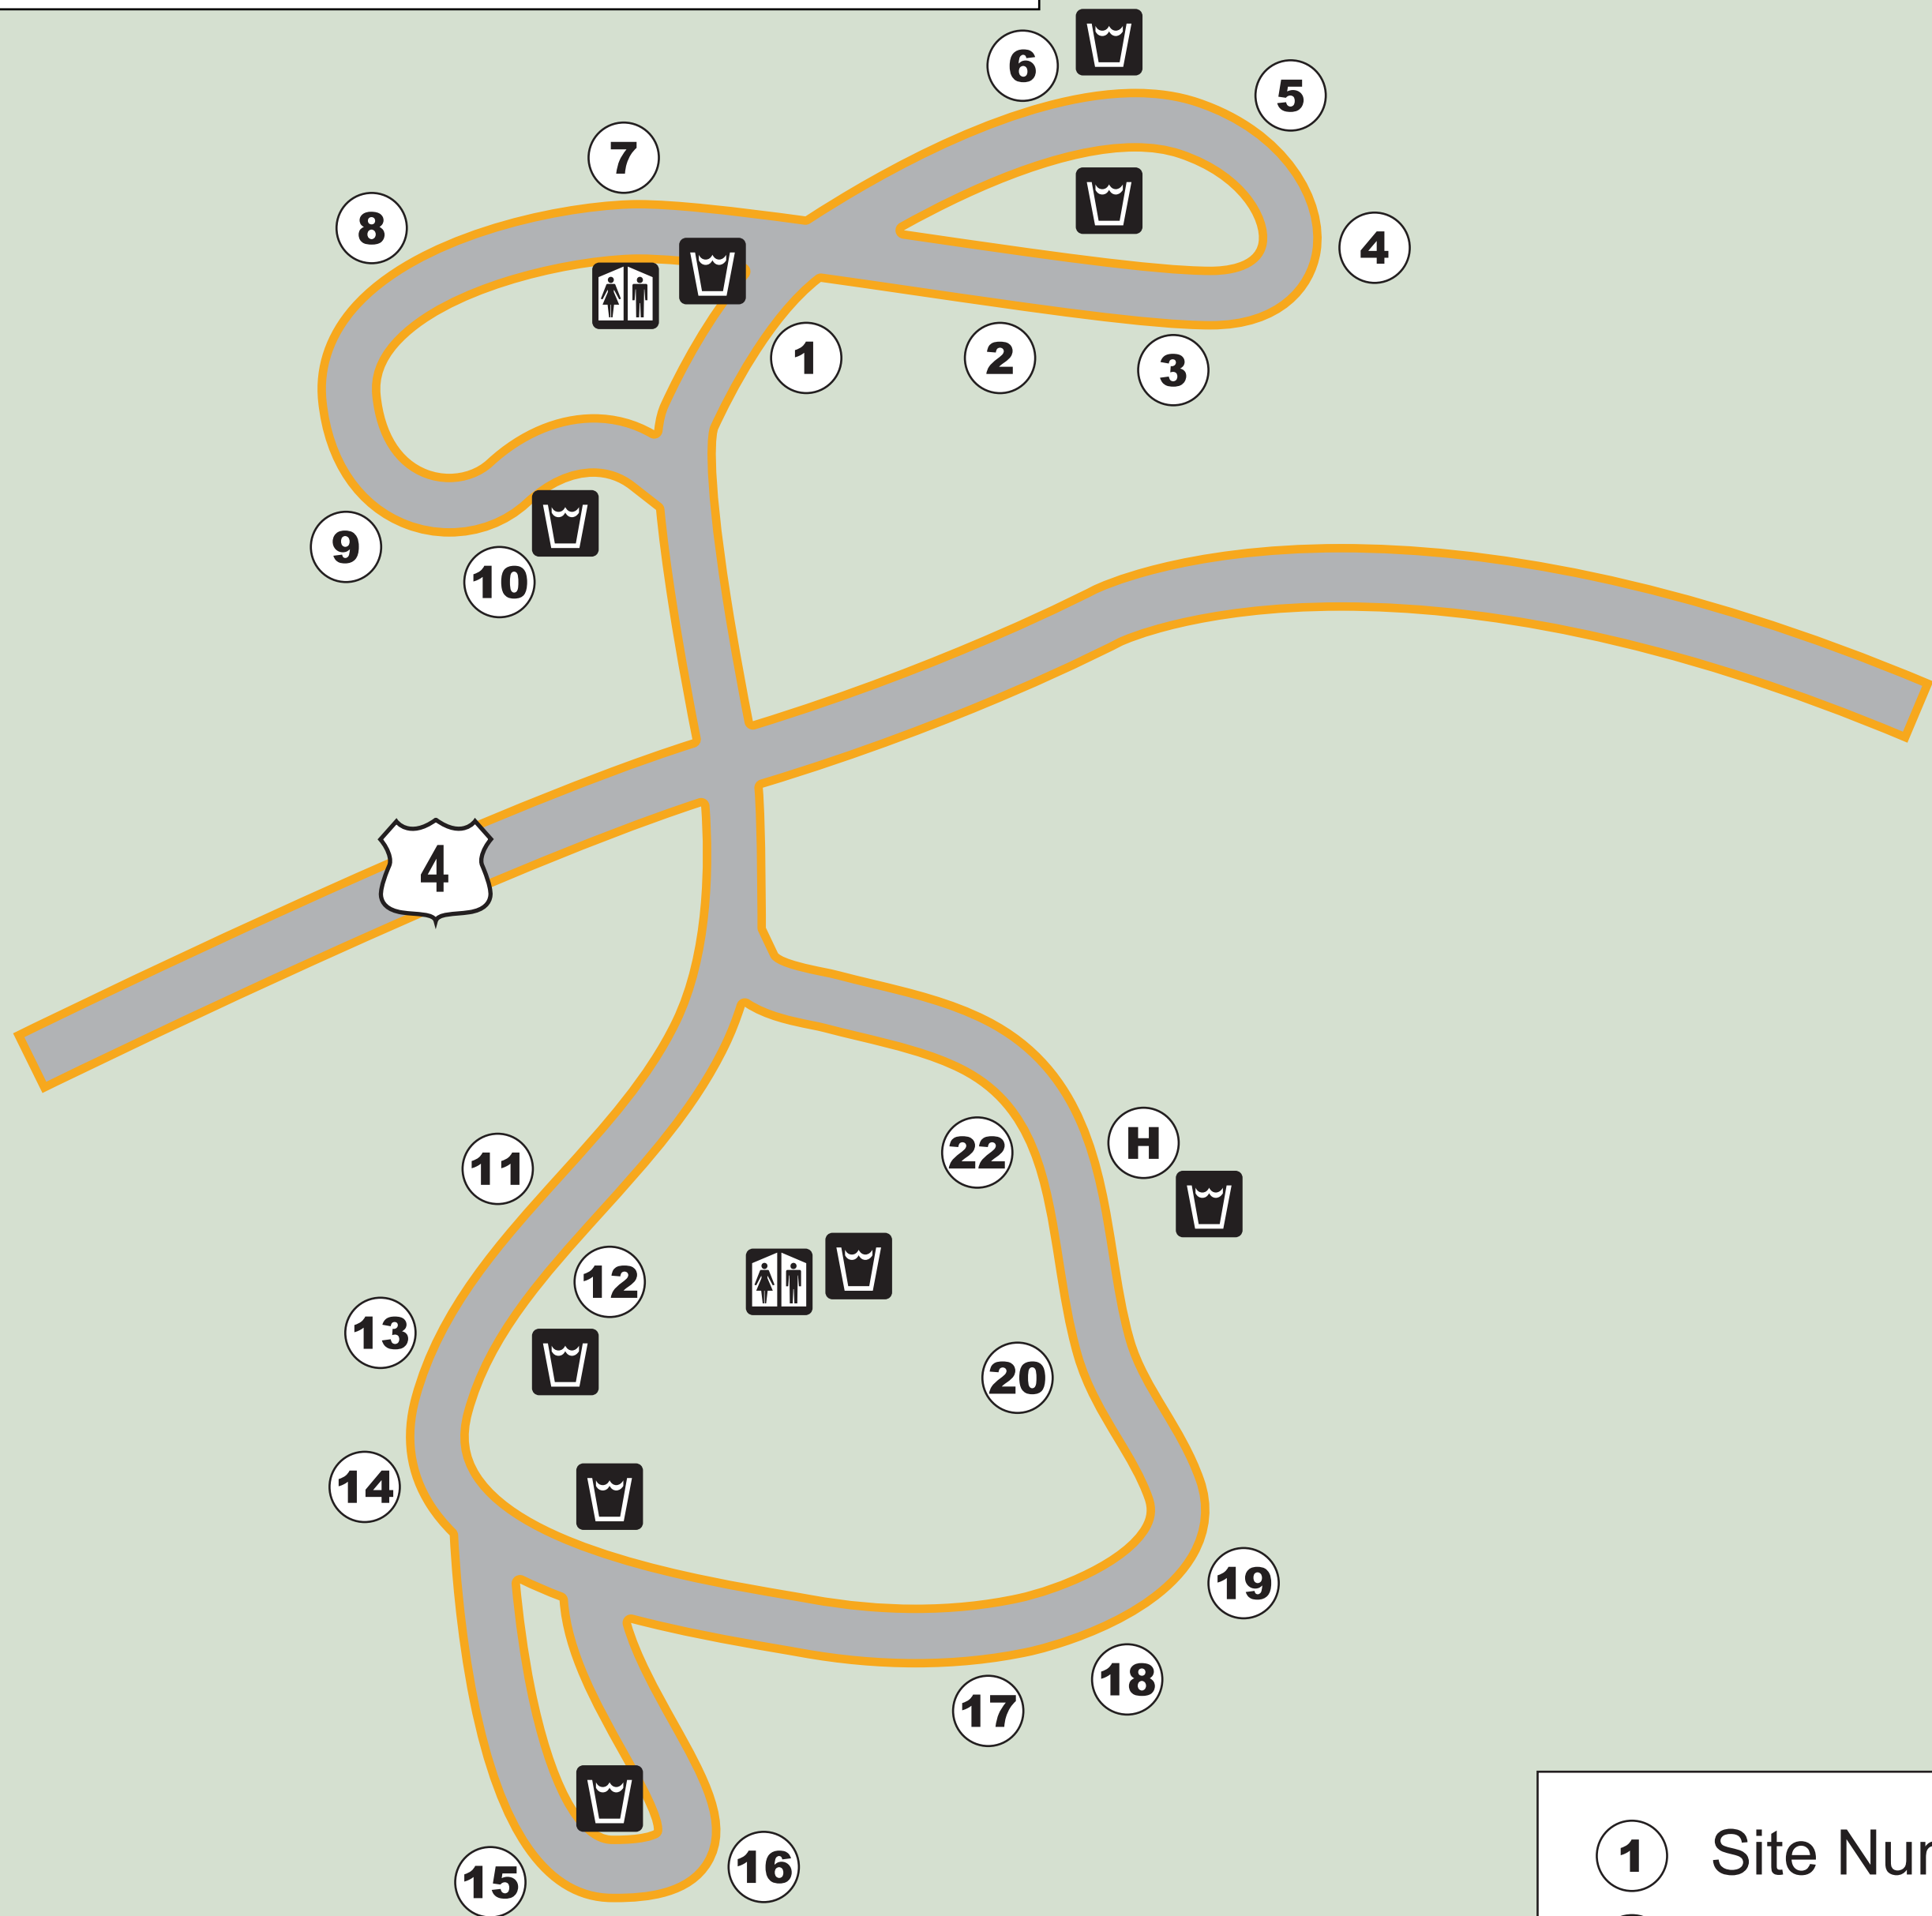

# Silver Creek Campground

- ① Site Number
- Ⓜ Host Site
- 🚻 Restrooms
- 🚰 Drinking Water