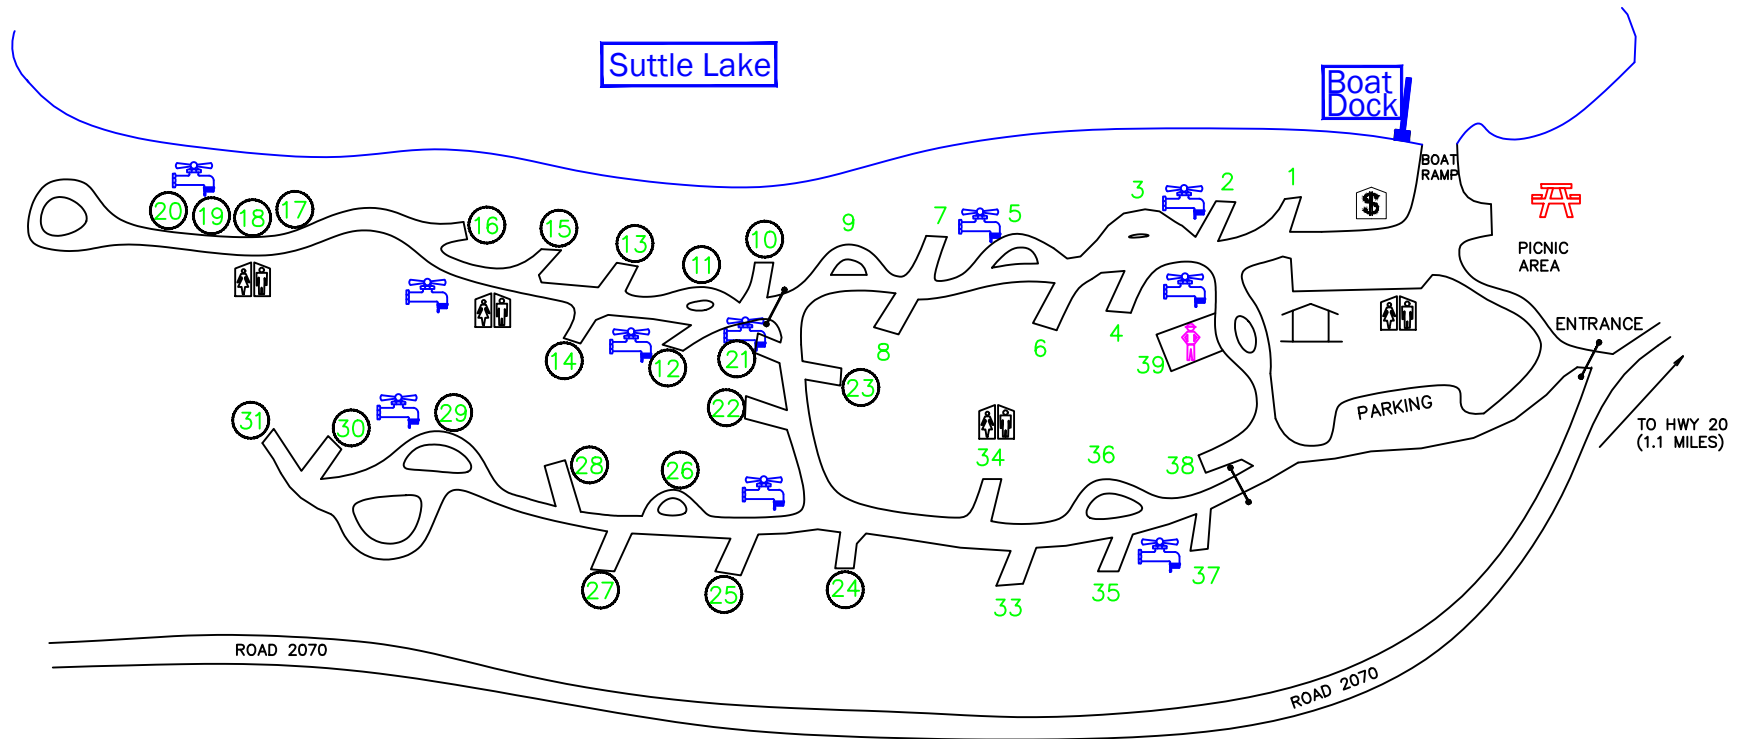

South Shore Campground

(Sisters Ranger District)

LEGEND

- | | | | |
|---|-------------|---|-----------------------|
|  | Gate |  | Nonreservation Site |
|  | Host Site |  | Reservation Site |
|  | Pay Station |  | Drinking Water |
|  | Toilet |  | Fish Cleaning Station |
|  | Picnic Area | | |

Deschutes National Forest
(State of Oregon)