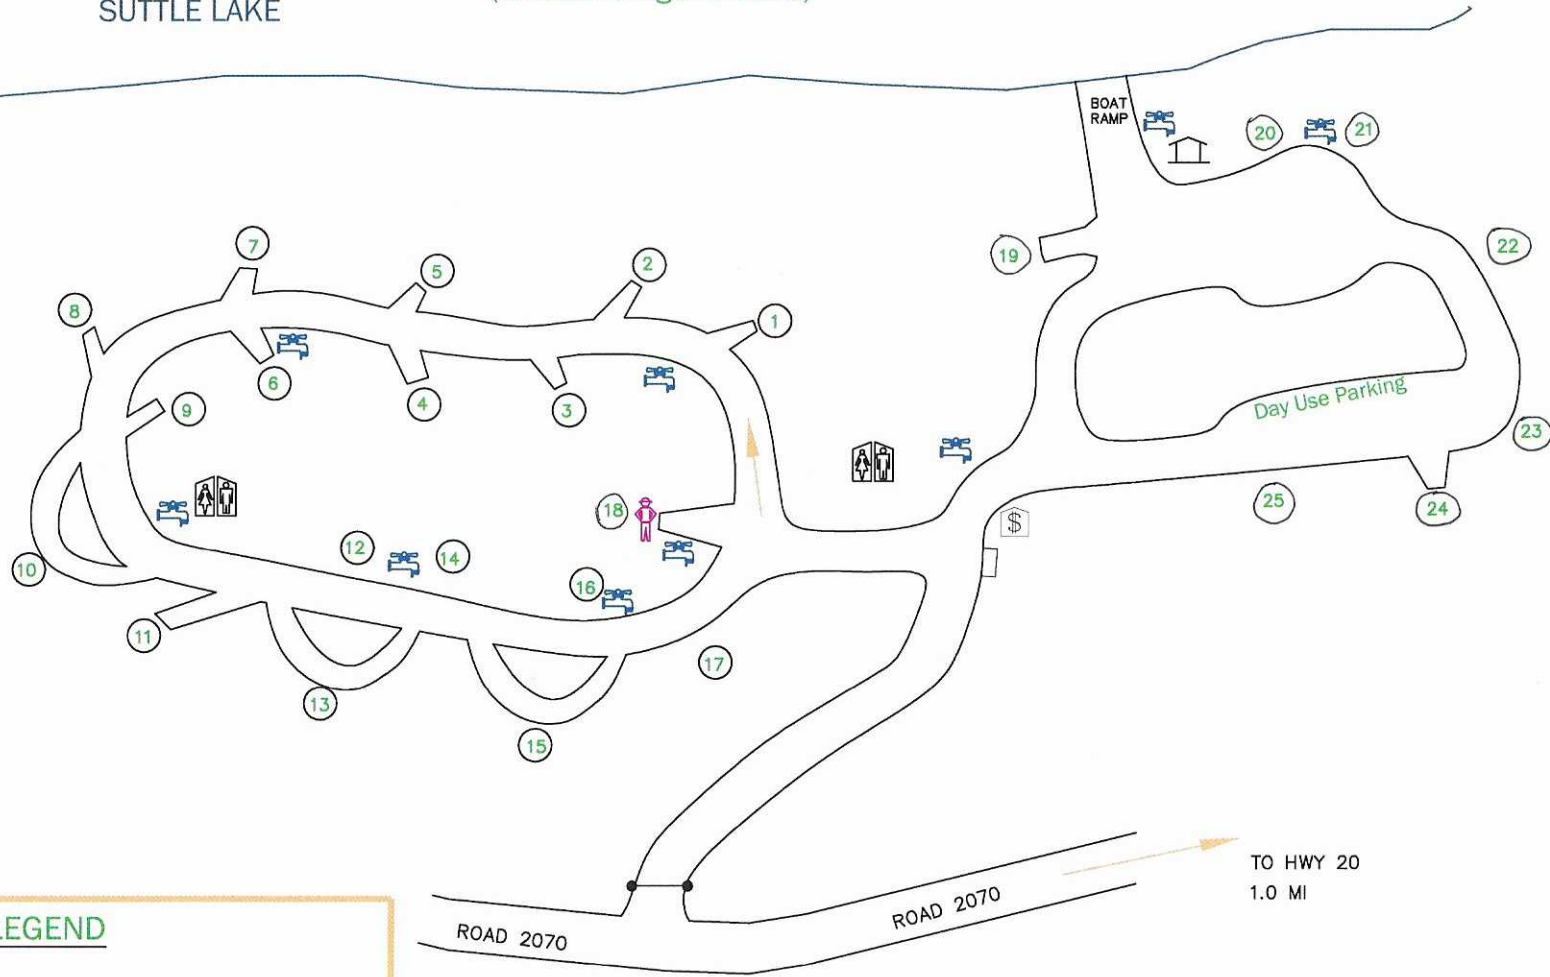

# Blue Bay Campground - Suttle Lake

(Sisters Ranger District)

SUTTLE LAKE

## LEGEND

- Host Site
- Toilet
- Drinking Water
- Gate
- Bulletin Board
- Site Number
- Fish Cleaning Station
- Pay Station

Deschutes  
National Forest  
(State of Oregon)

(1-2017)