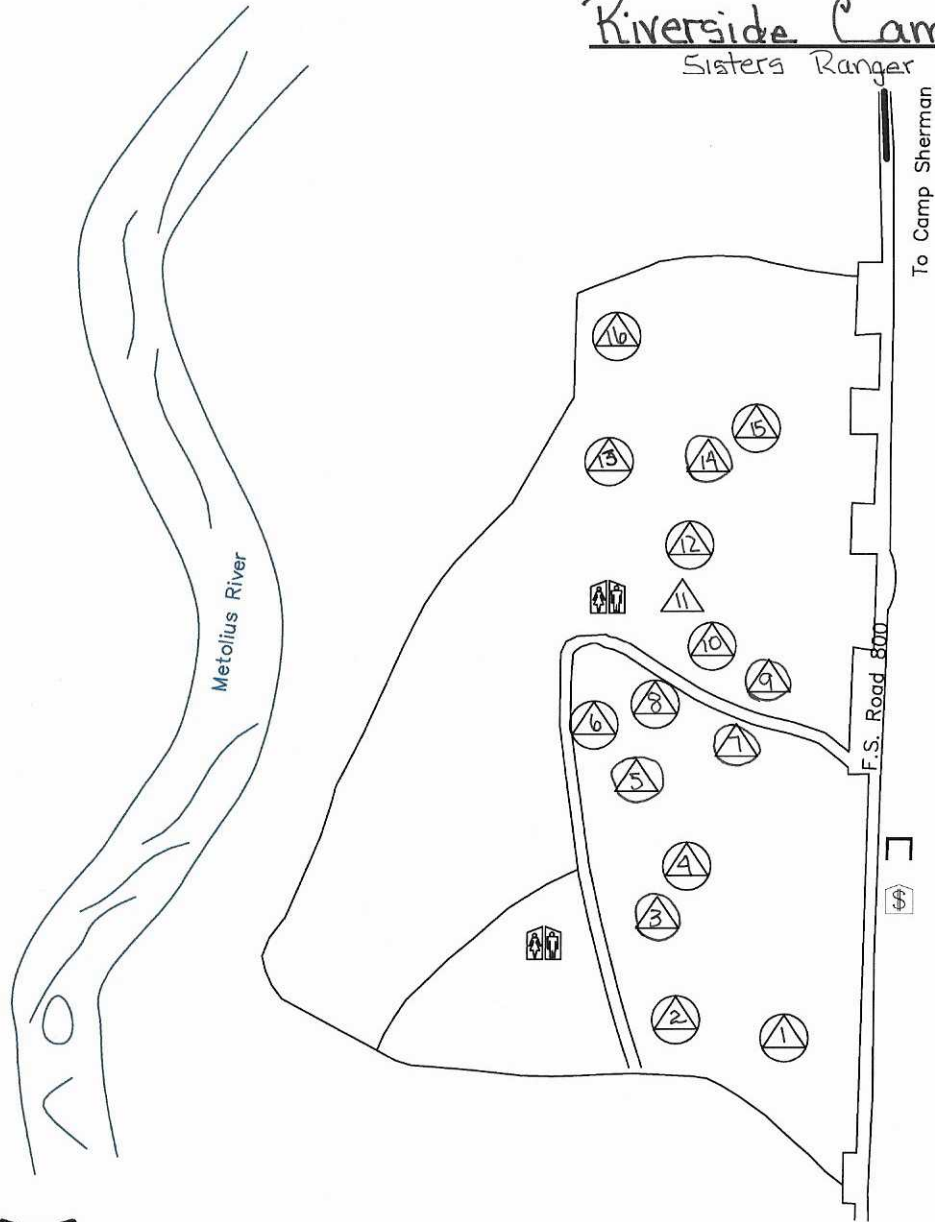

# Riverside Campground

Sisters Ranger District

Deschutes  
National Forest  
(State of Oregon)

(1-2017)

## LEGEND

- Bulletin Board
- Ⓢ Pay station
- 🚻 Restroom
- ⊠ Site Number