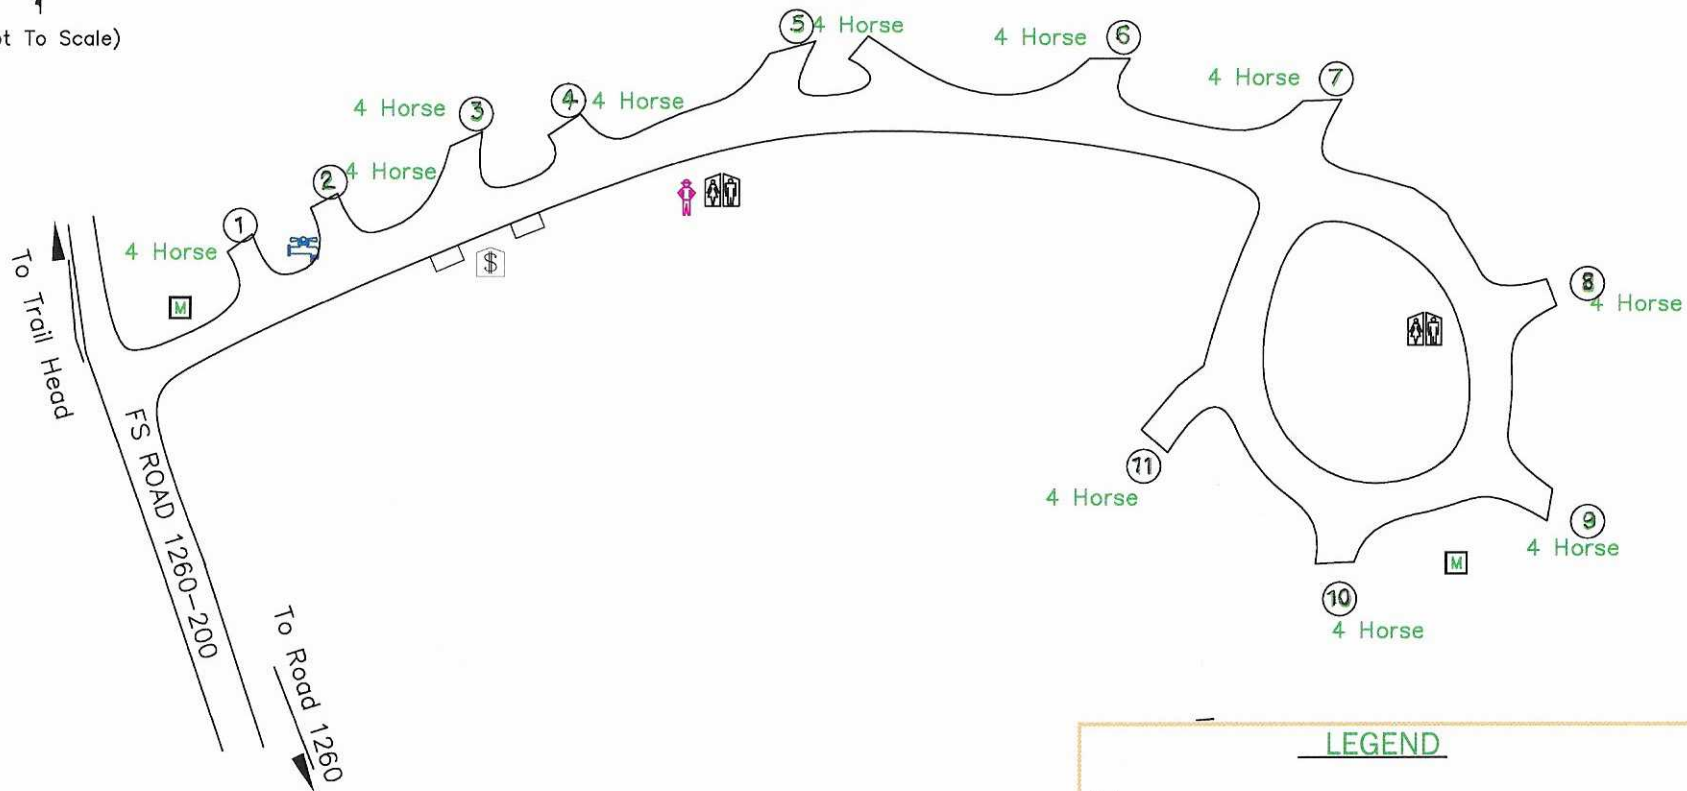

Sheep Springs Horse Camp

(Sisters Ranger District)

(Not To Scale)

LEGEND

- Manure Bin
- Garbage
- Host Site
- Pay Station
- Toilet
- Bulletin Board
- Site Numbers
- Drinking Water

Deschutes National Forest
(State of Oregon)