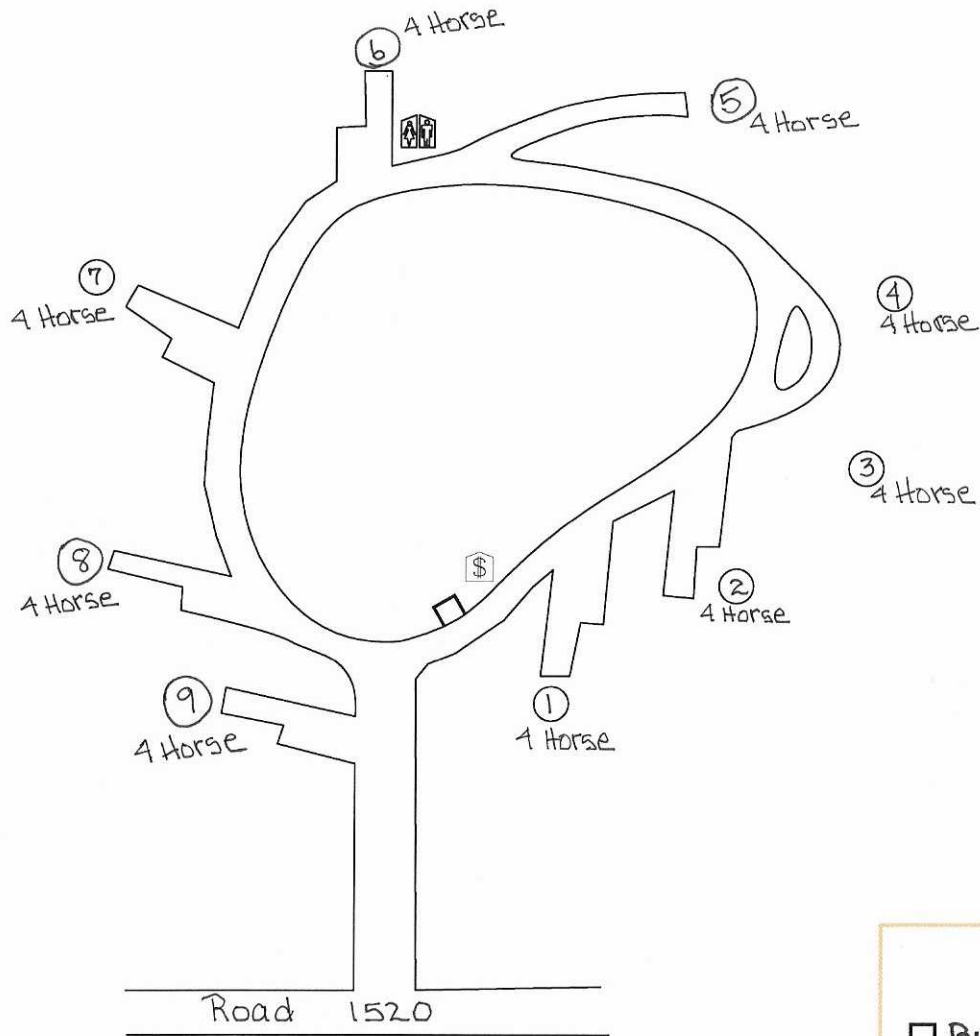

Whispering Pine Horse Camp

Sisters Ranger District

(Not to Scale)

LEGEND

- Bulletin Board
- Ⓢ Pay Station
- 🚻 Restroom
- Gate
- Site number
- Manure Bin

Deschutes
National Forest
(State of Oregon)

(1-2017)