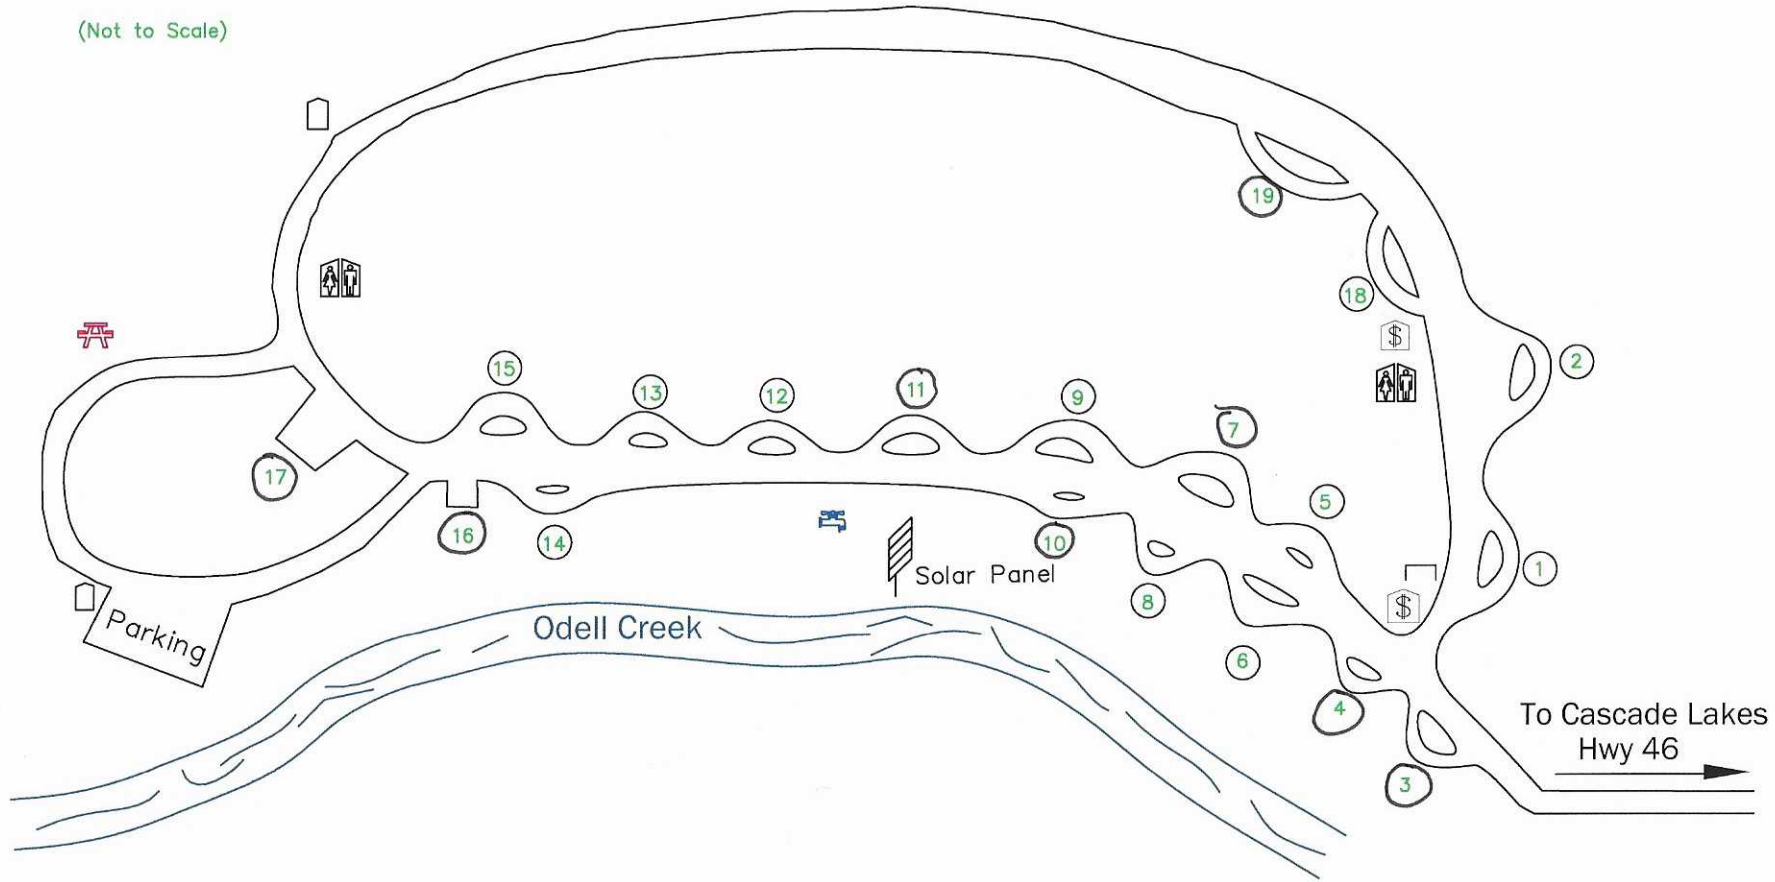

East Davis Campground

(Crescent Ranger District)

(Not to Scale)

Deschutes
National Forest
(State of Oregon)

(1-2017)

LEGEND

- | | |
|-------------|----------------|
| Kiosk | Bulletin Board |
| Garbage | Site Number |
| Pay Station | Drinking Water |
| Toilet | |
| Picnic Area | |