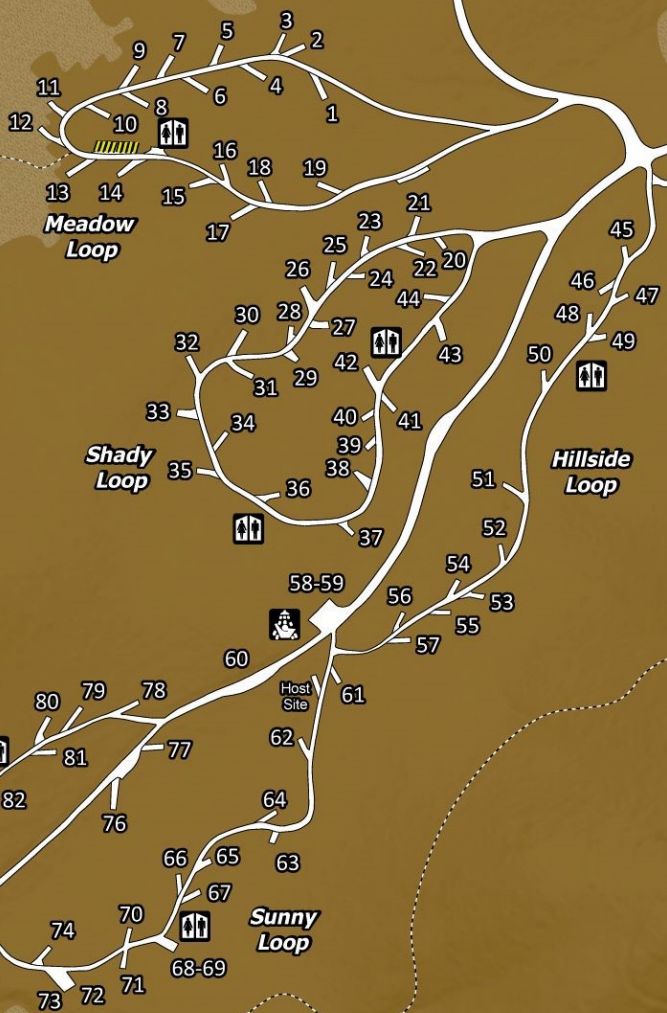

Laguna Meadow

To El Prado Group Campground

To Julian (CA 79)

Host Site

Host Site

Host Site

Roadside Loop

Sunny Loop

Hillside Loop

Shady Loop

Meadow Loop

SUNRISE Highway

To Alpine (I-8)

Walk-In Sites

Legend:

- Roadway/CampSite
- Walk-In Sites
- Day Use Parking
- Bathroom
- Shower
- Trail
- Meadow