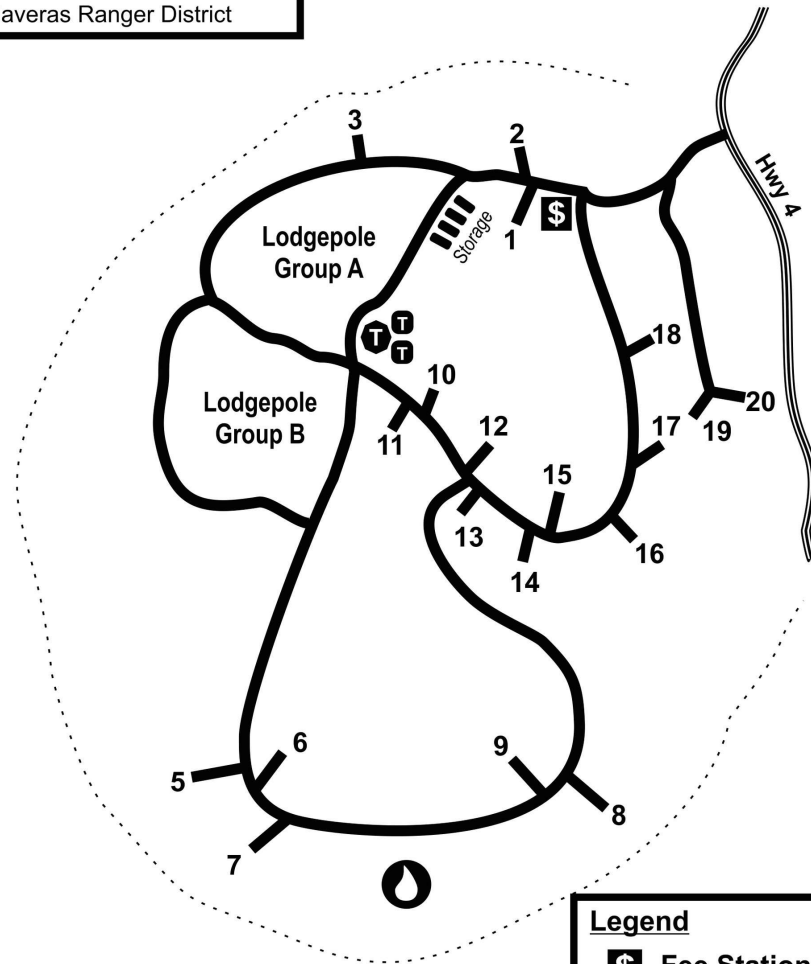

**Lake Alpine Complex-
Lodgepole Group Camping &
Overflow**

Stanislaus National Forest
Calaveras Ranger District

Legend

-  Fee Station
-  Vault Sani-Hut
-  Single Sani-Hut
-  Water Pump