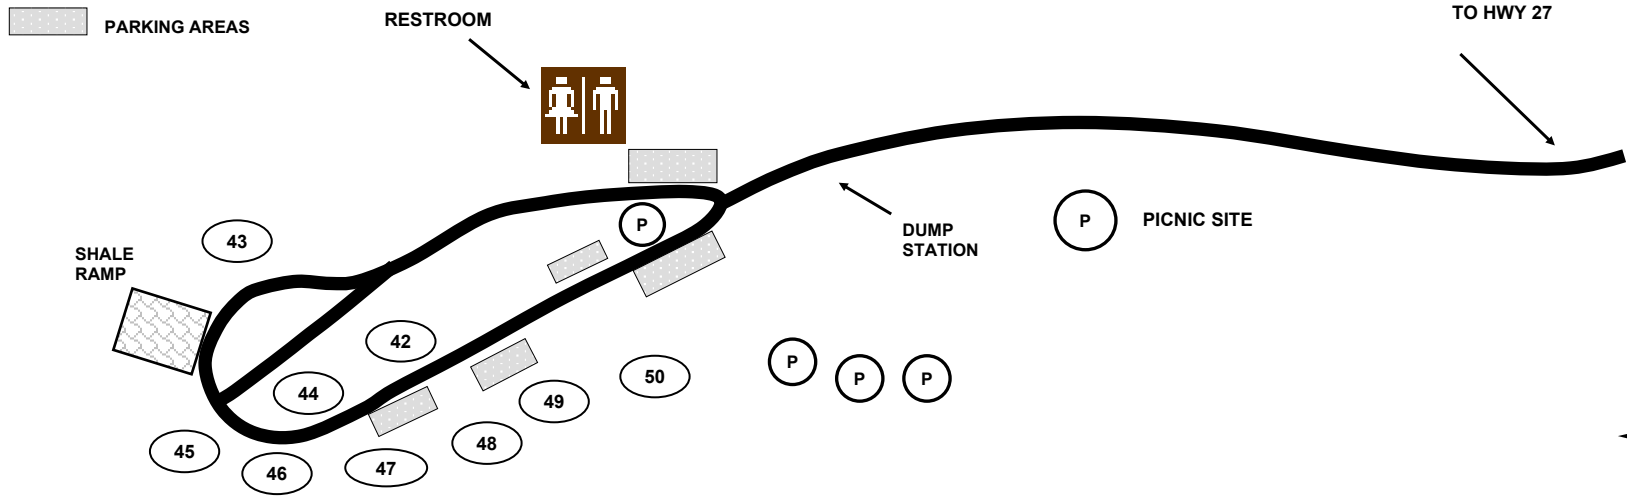

NEW COWHIDE COVE RECREATION AREA

 50 amp, water & sewer
 50 amp, Water
 NON ELECTRICAL - \$14
 Nonelectric Sites: 35 & 36

OLD COWHIDE COVE