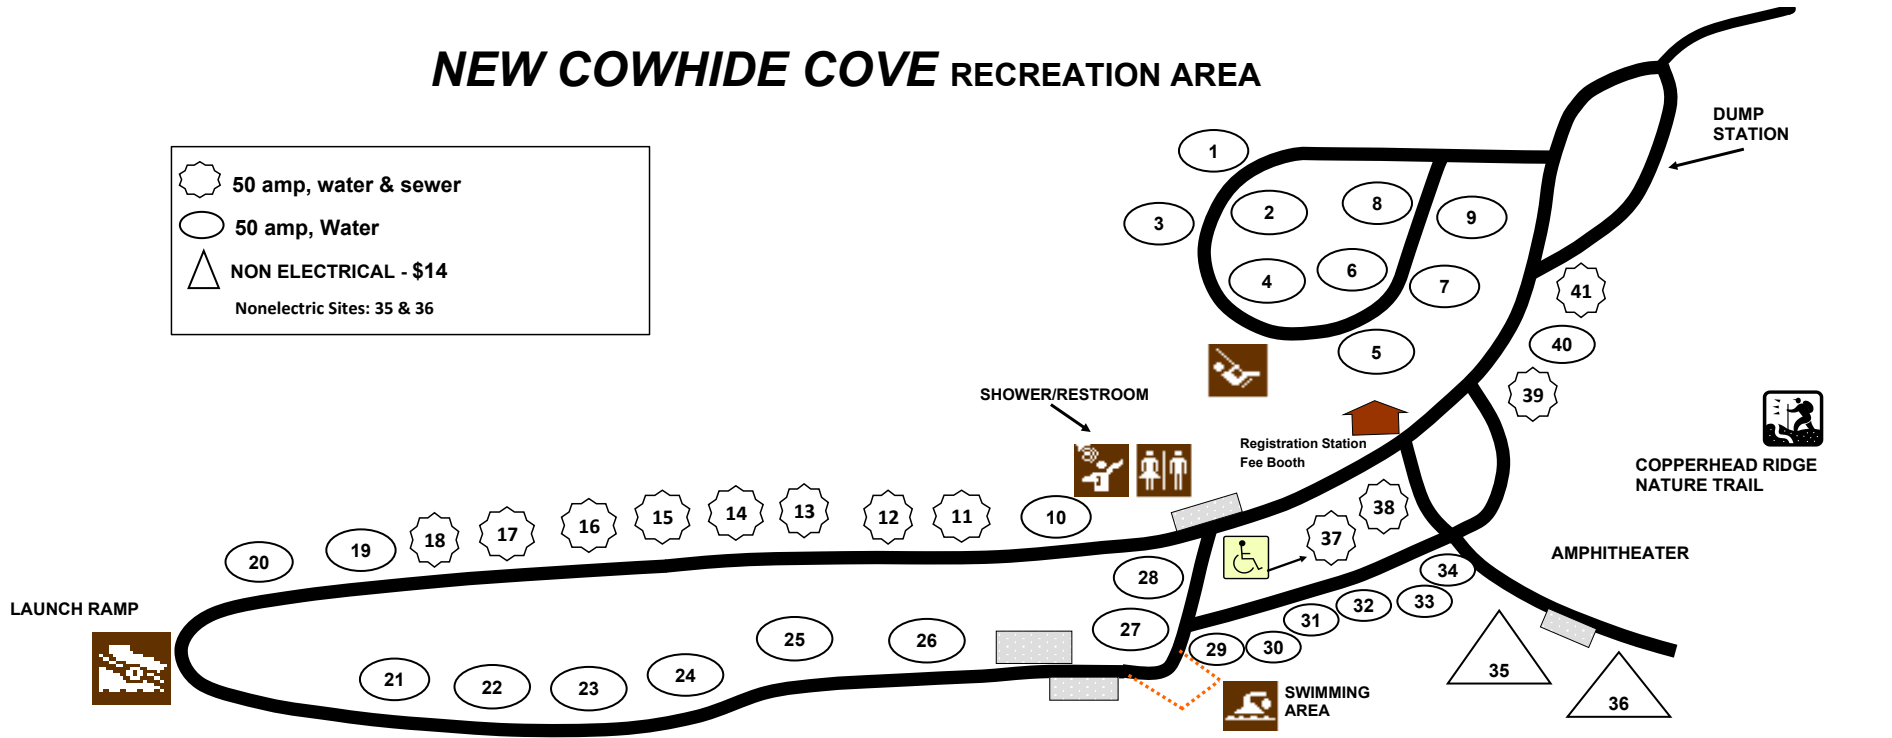

NEW COWHIDE COVE RECREATION AREA

 50 amp, water & sewer
 50 amp, Water
 NON ELECTRICAL - \$14
 Nonelectric Sites: 35 & 36

OLD COWHIDE COVE