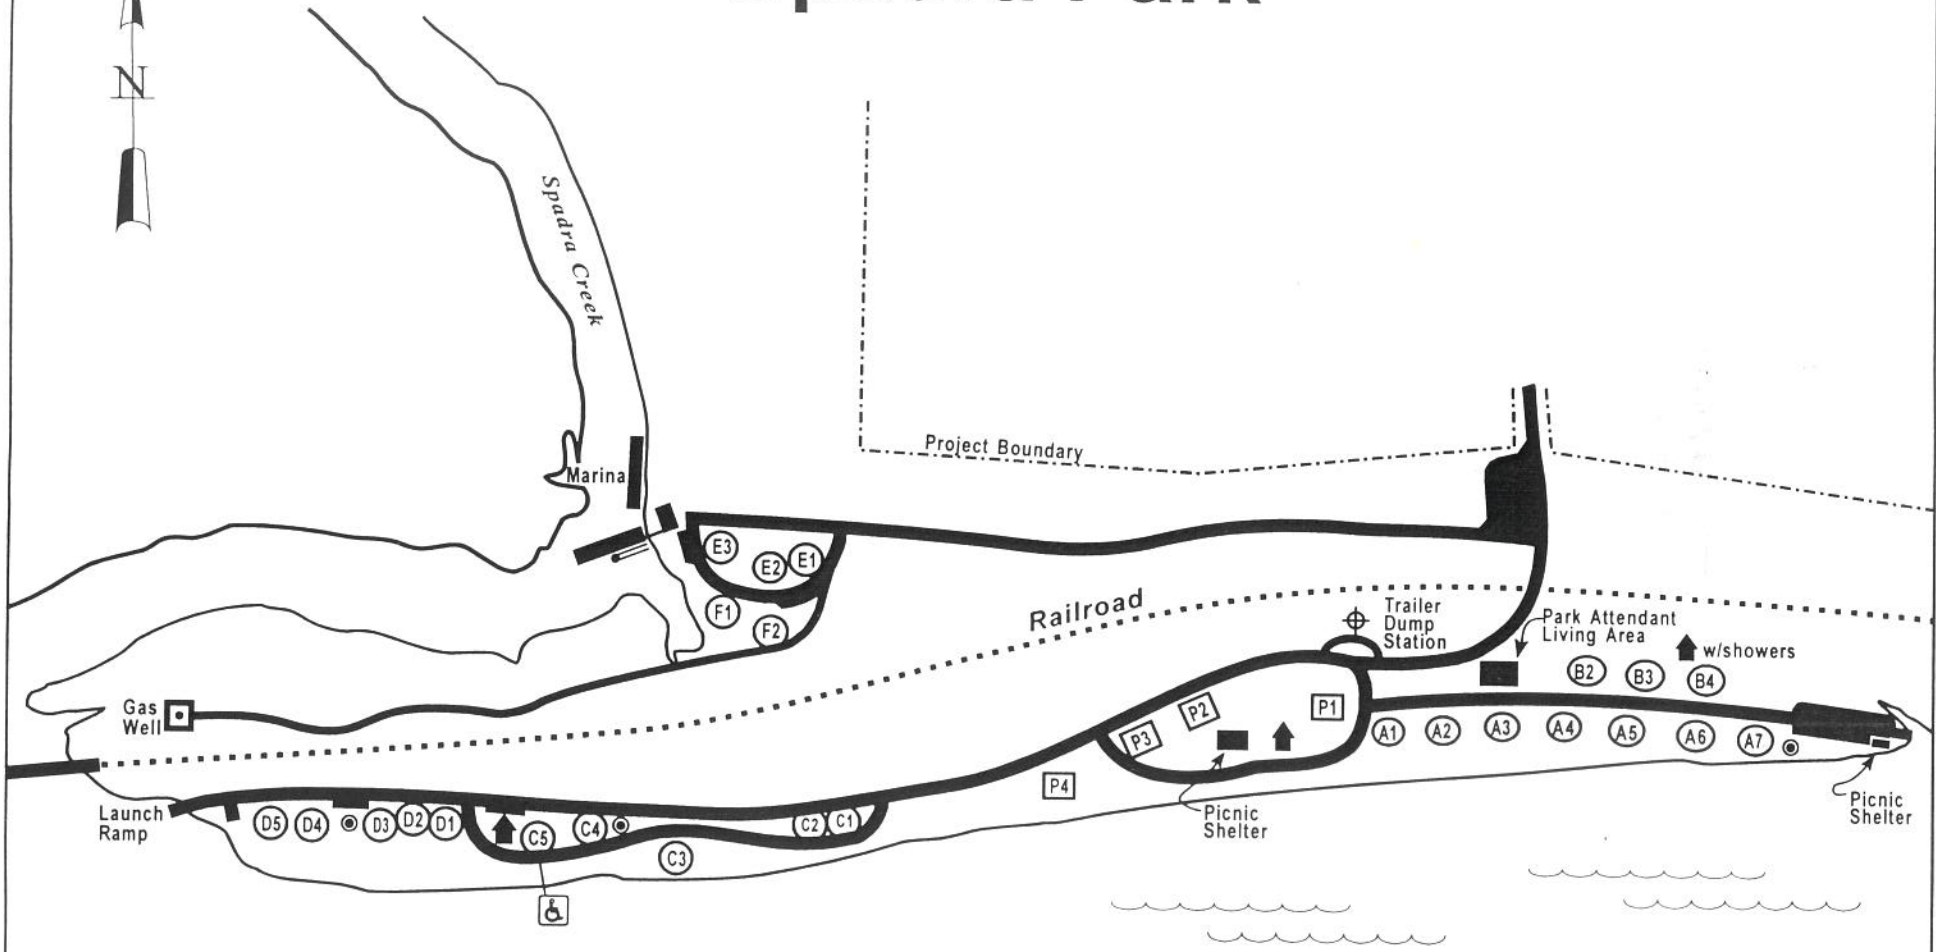

Spadra Park

Lake Dardanelle

**US Army Corps
of Engineers,**
Little Rock District
1998

Legend

- Ⓐ Campsite
- ▲ Toilet
- ⊙ Water Hydrant