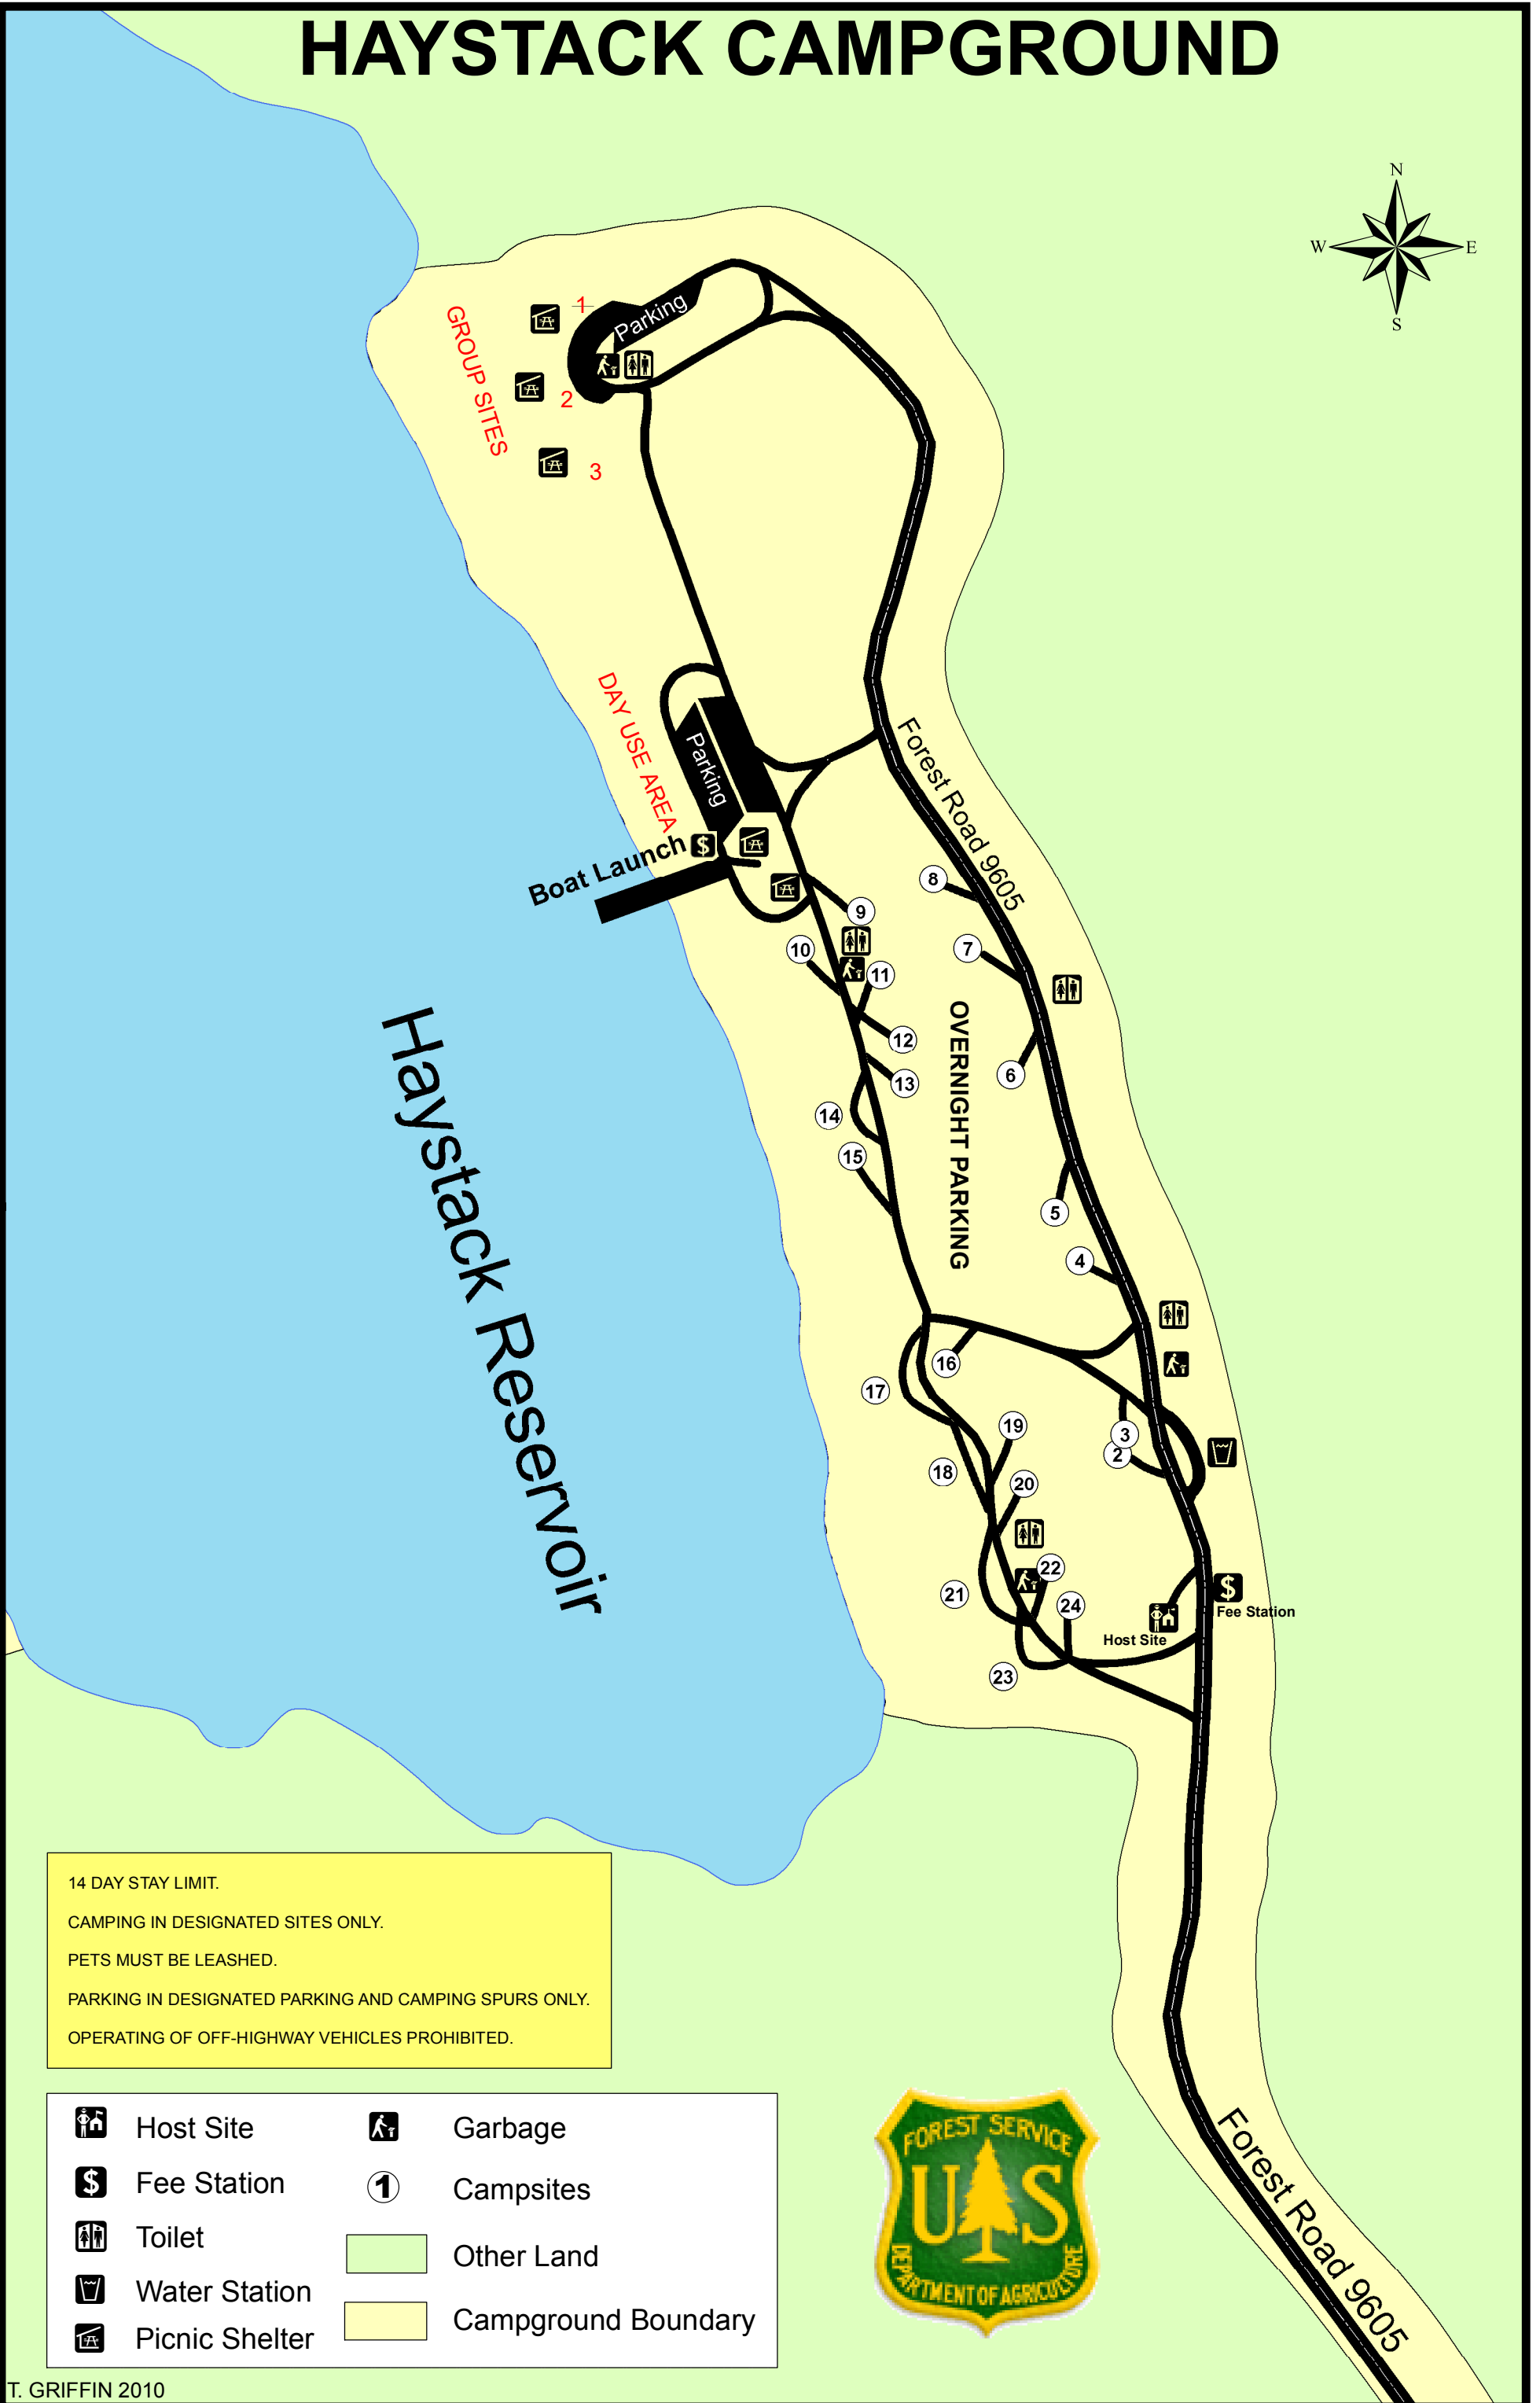

HAYSTACK CAMPGROUND

14 DAY STAY LIMIT.
 CAMPING IN DESIGNATED SITES ONLY.
 PETS MUST BE LEASHED.
 PARKING IN DESIGNATED PARKING AND CAMPING SPURS ONLY.
 OPERATING OF OFF-HIGHWAY VEHICLES PROHIBITED.

	Host Site		Garbage
	Fee Station		Campsites
	Toilet		Other Land
	Water Station		Campground Boundary
	Picnic Shelter		