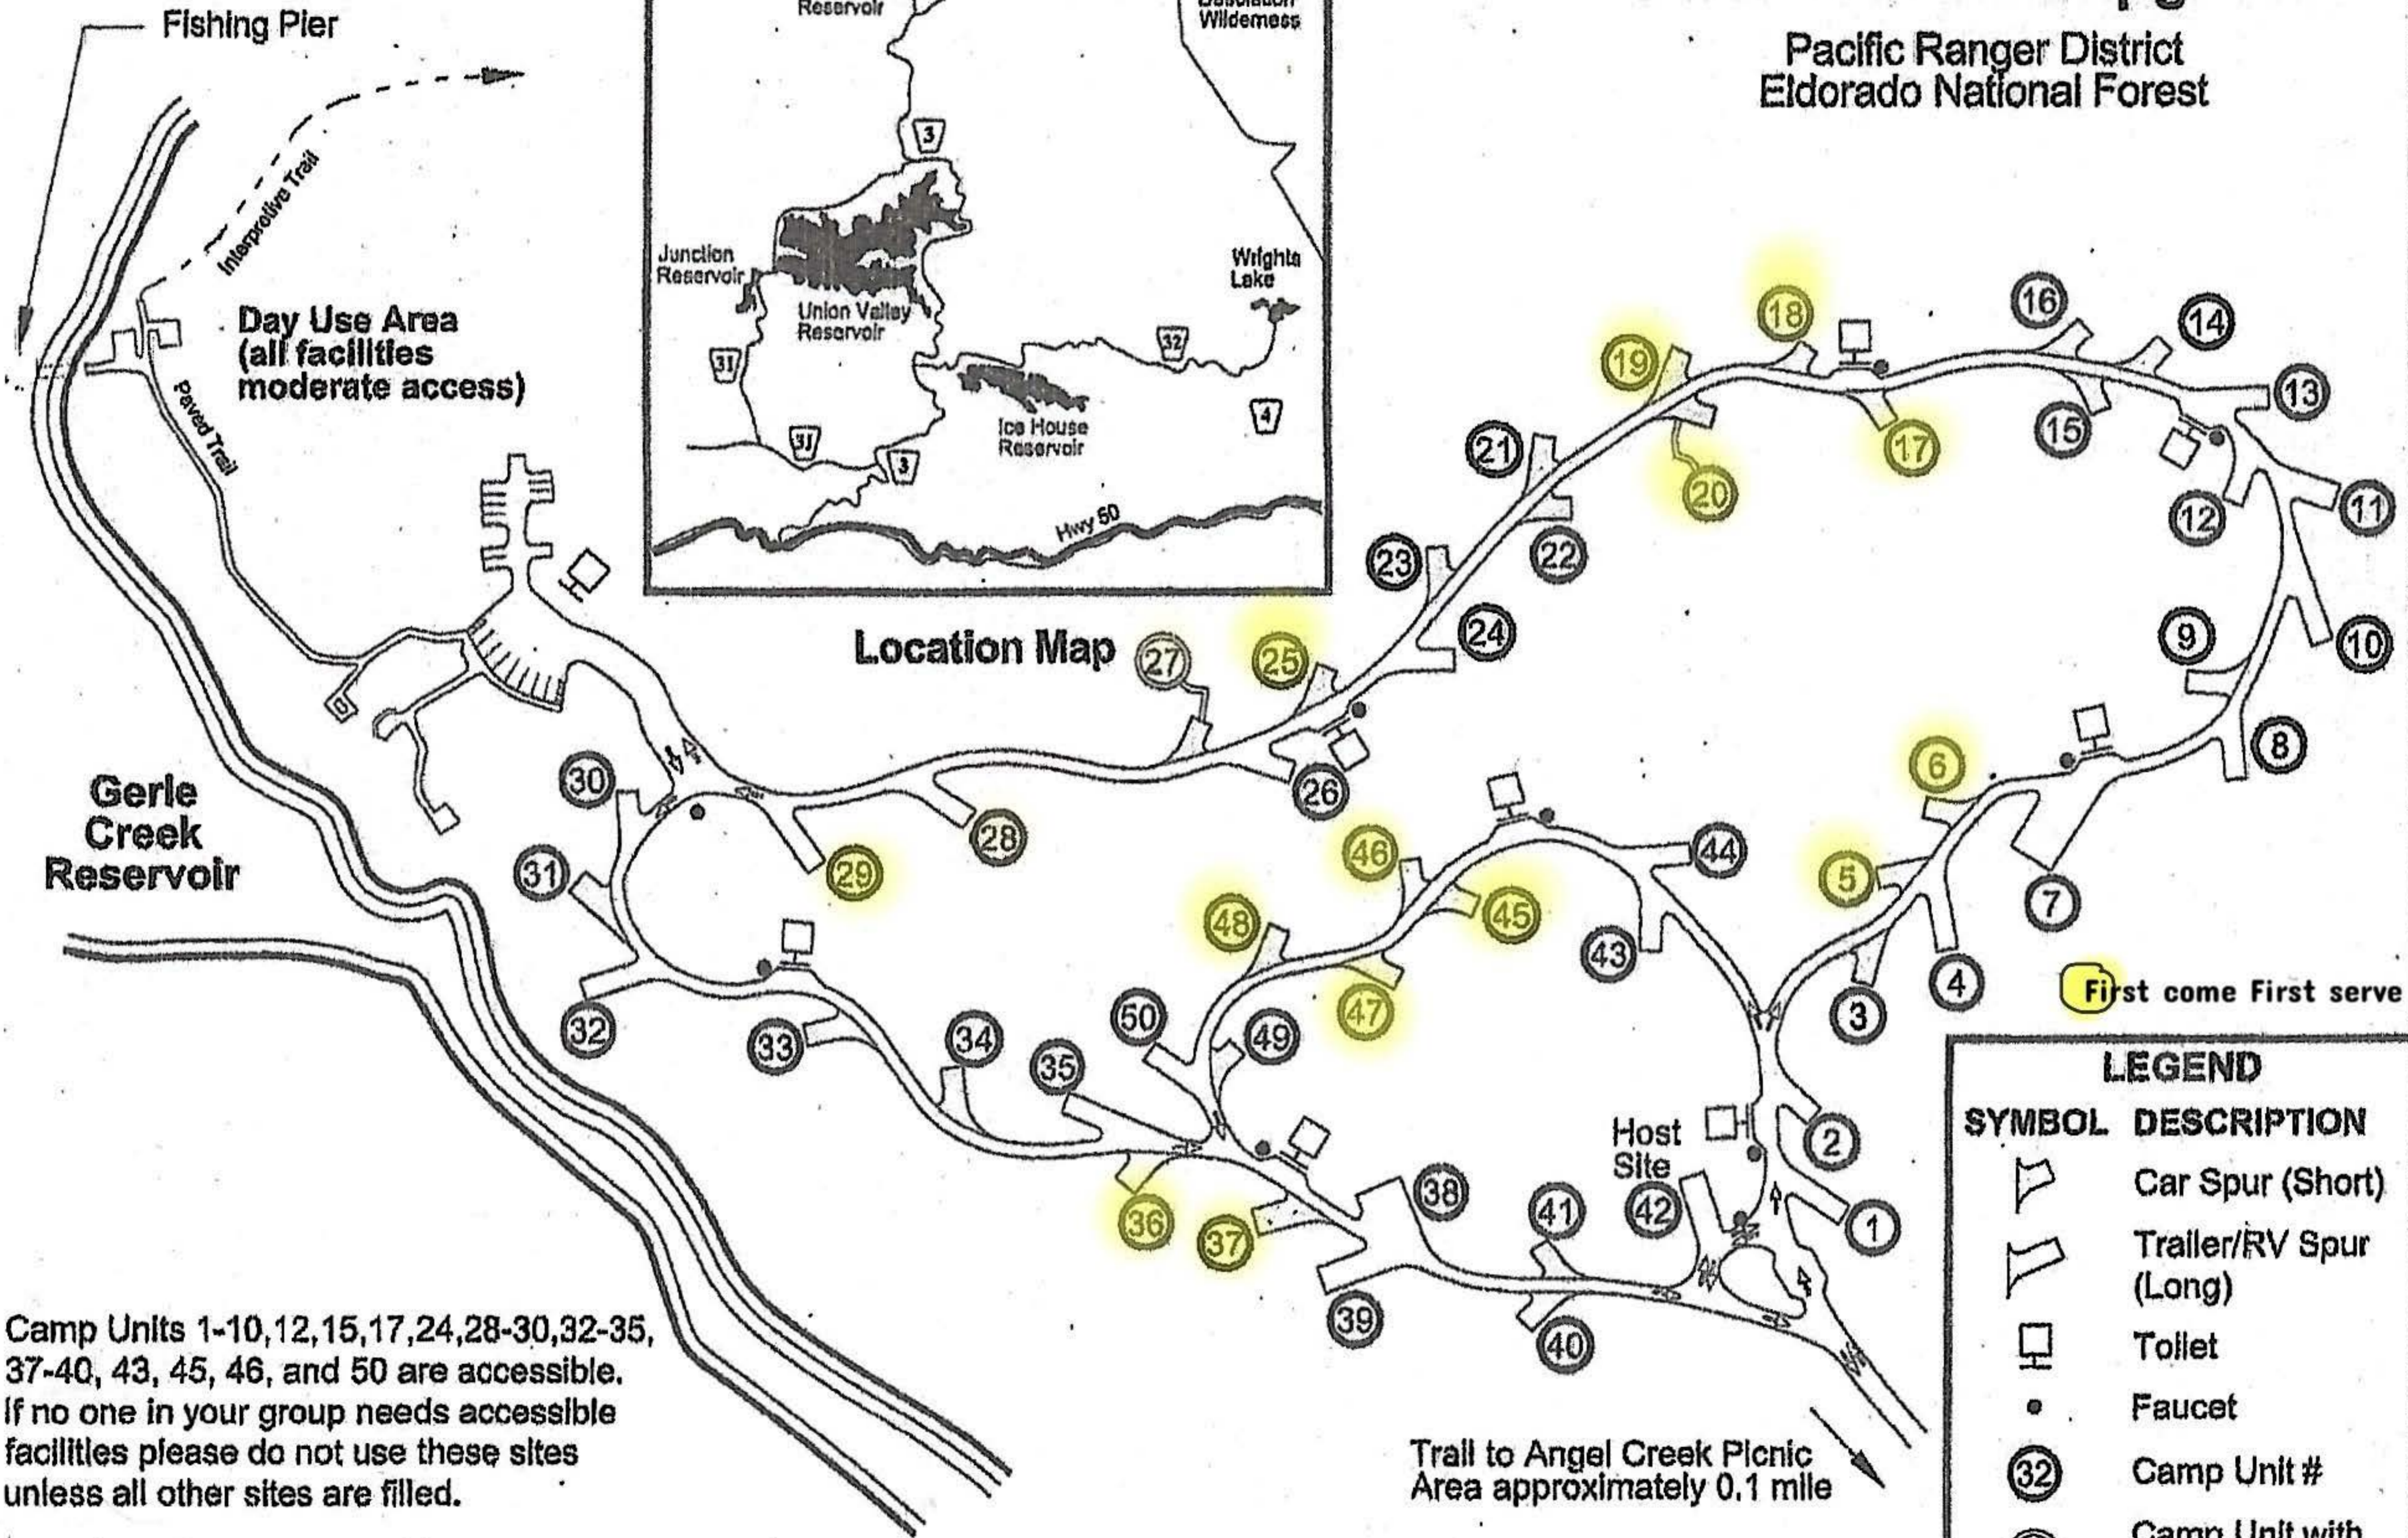

# Gerle Creek Campground

Pacific Ranger District  
Eldorado National Forest

Location Map

First come First serve

## LEGEND

SYMBOL	DESCRIPTION
	Car Spur (Short)
	Trailer/RV Spur (Long)
	Toilet
	Faucet
	Camp Unit #
	Camp Unit with Steps

Camp Units 1-10, 12, 15, 17, 24, 28-30, 32-35, 37-40, 43, 45, 46, and 50 are accessible. If no one in your group needs accessible facilities please do not use these sites unless all other sites are filled.

Trail to Angel Creek Picnic Area approximately 0.1 mile