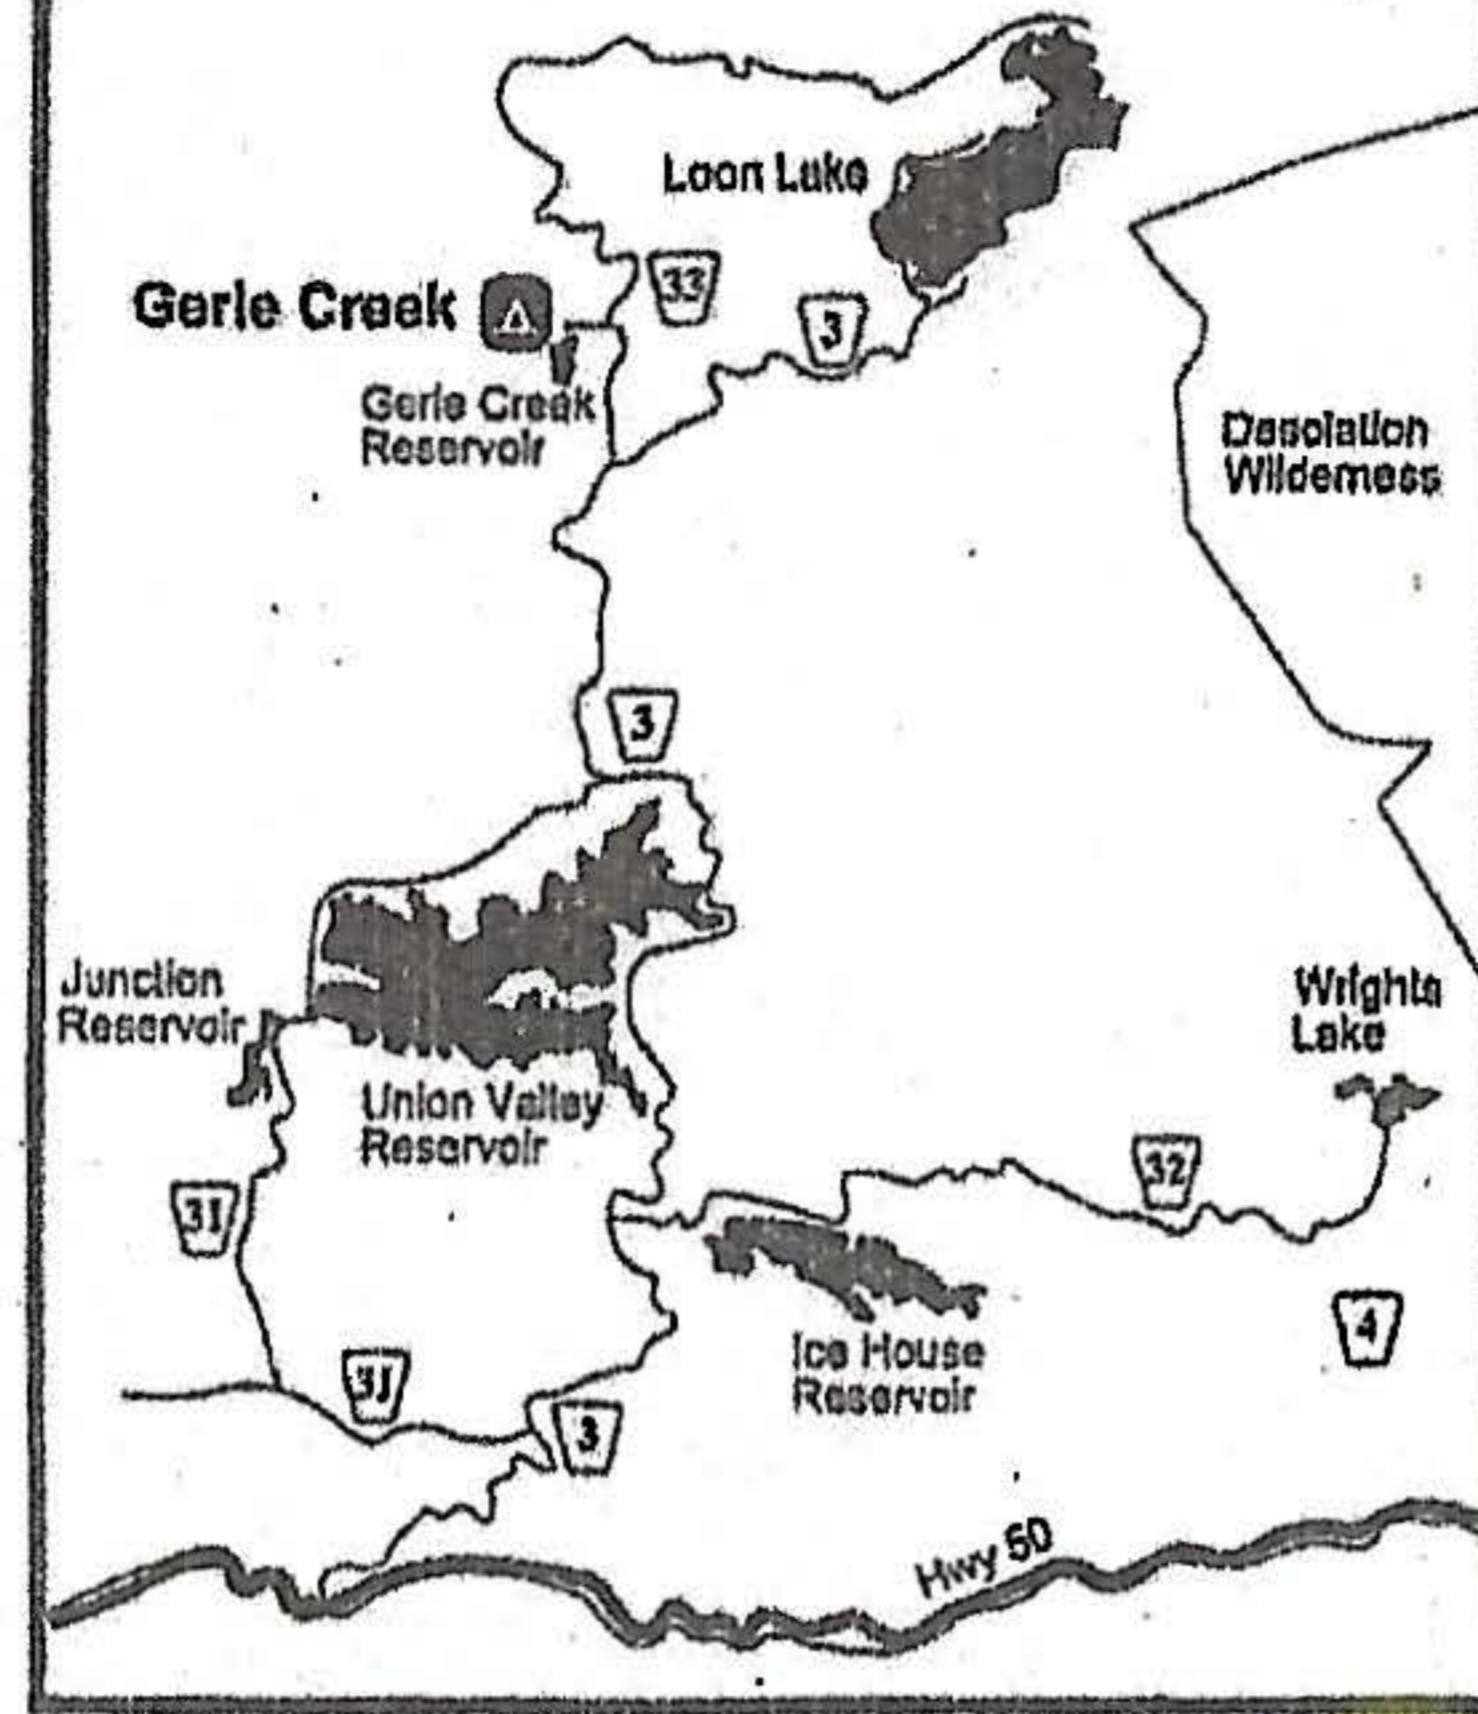

# Gerle Creek Campground

Pacific Ranger District  
Eldorado National Forest

Location Map

First come First serve

## LEGEND

SYMBOL	DESCRIPTION
	Car Spur (Short)
	Trailer/RV Spur (Long)
	Toilet
	Faucet
	Camp Unit #
	Camp Unit with Steps

Camp Units 1-10, 12, 15, 17, 24, 28-30, 32-35, 37-40, 43, 45, 46, and 50 are accessible. If no one in your group needs accessible facilities please do not use these sites unless all other sites are filled.

Trail to Angel Creek Picnic Area approximately 0.1 mile