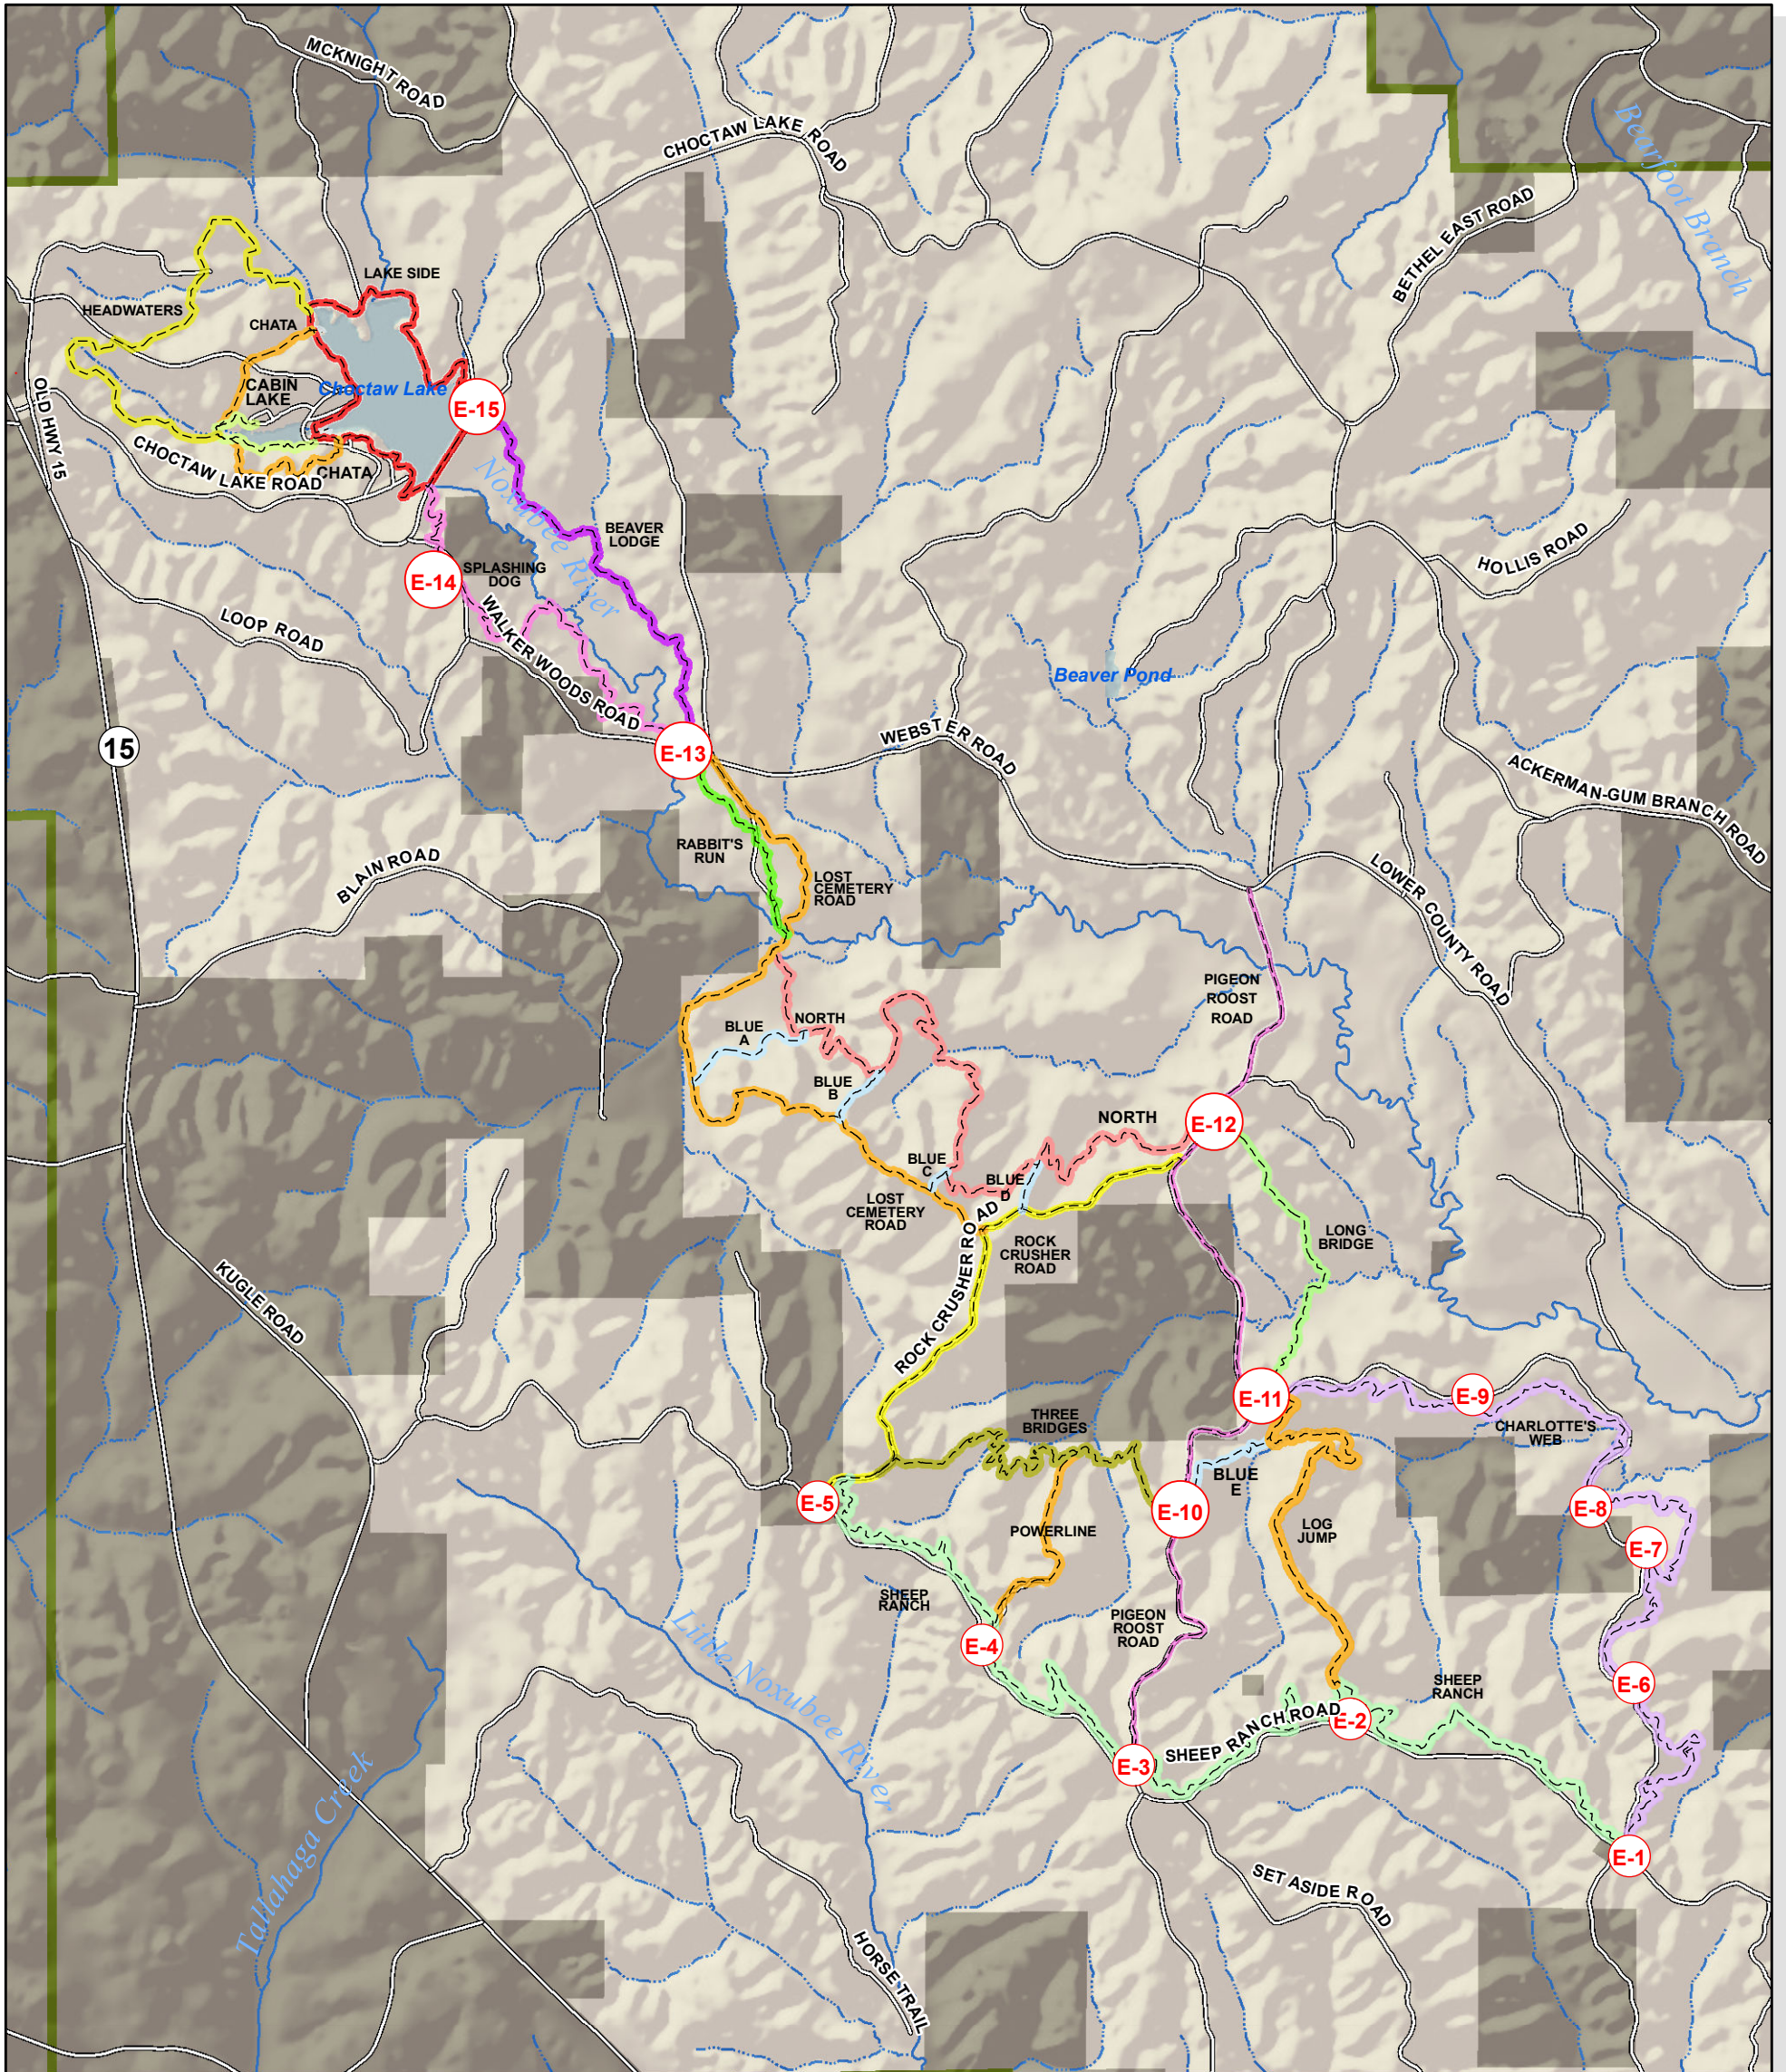

NOXUBEE HILLS TRAIL SYSTEM

TOMBIGBEE NATIONAL FOREST - TOMBIGBEE RANGER DISTRICT

LEGEND

Trails

Uniquely Color Highlighted For Easier Identification

Non-National Forest Lands

National Forest Lands

E-3
Emergency Evacuation Point