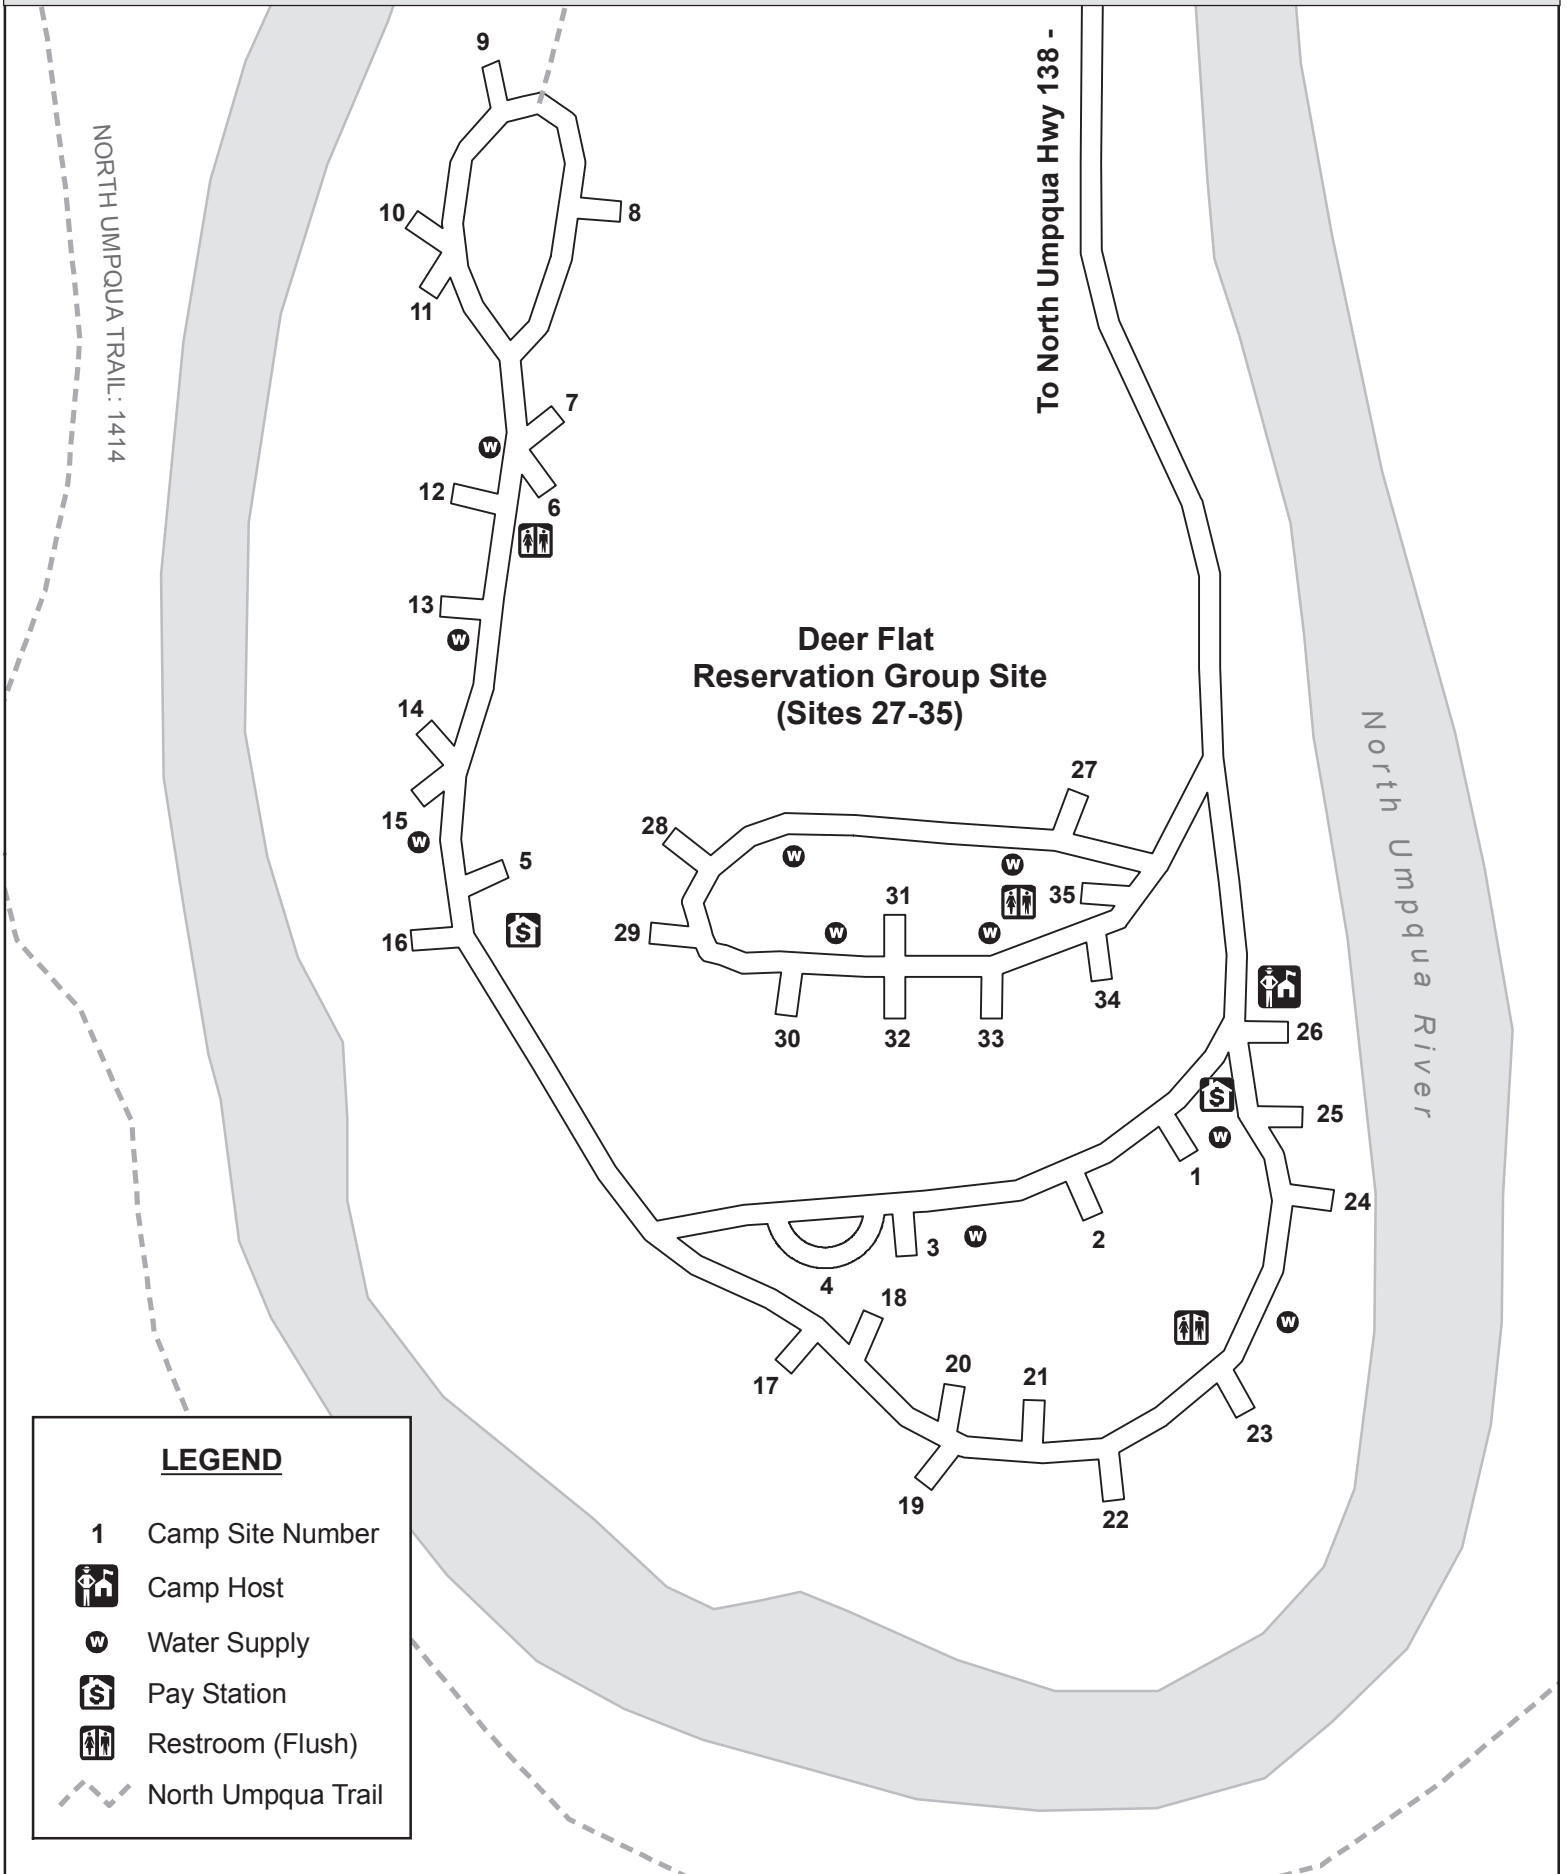

Horseshoe Bend Campground

Umpqua National Forest

LEGEND

1 Camp Site Number

 Camp Host

 Water Supply

 Pay Station

 Restroom (Flush)

 North Umpqua Trail