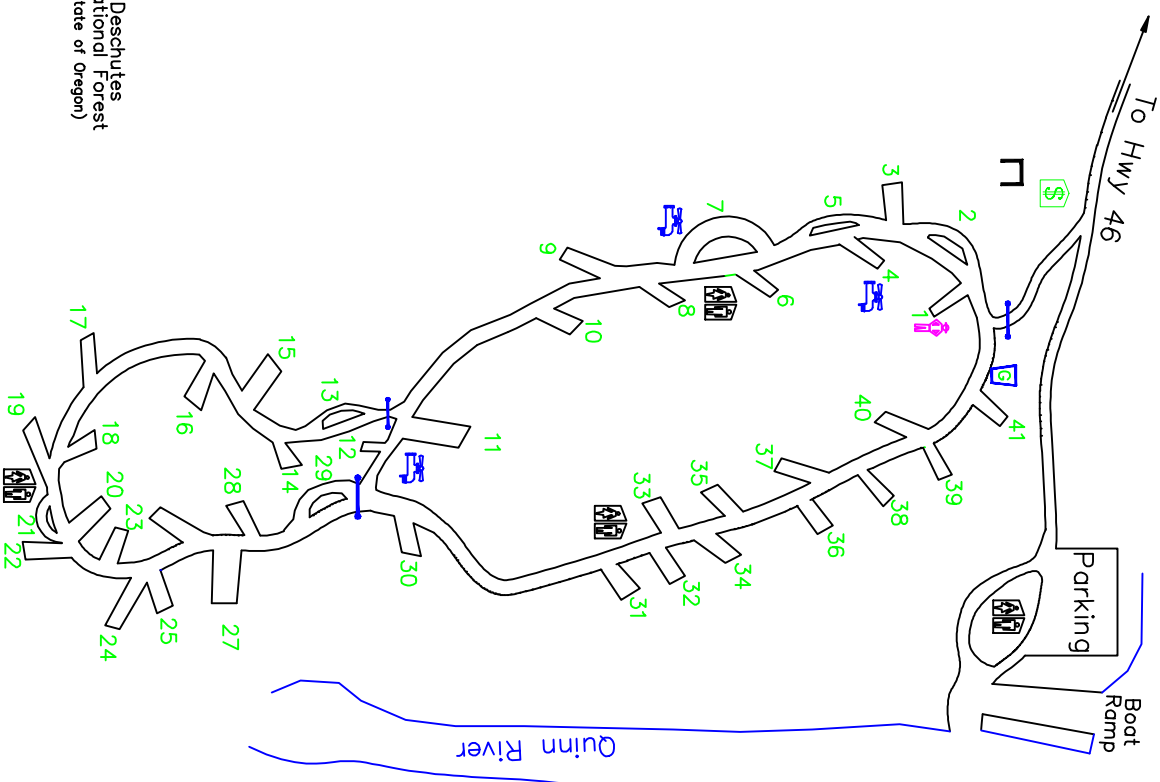

# Quinn River Campground

(Bend Fort Rock Ranger District)

Crane  
Prairie Reservoir

Boat  
Ramp

Parking

To Hwy 46

(Not To Scale)

\* Sites 26 - 29 removed

## LEGEND

- |  |             |  |                     |
|--|-------------|--|---------------------|
|  | Garbage     |  | Bulletin Board      |
|  | Host Site   |  | Nonreservation Site |
|  | Pay Station |  | Reservation Site    |
|  | Toilet      |  | Drinking Water      |
|  |             |  | Gate                |

Deschutes  
National Forest  
(State of Oregon)

(11-2009)