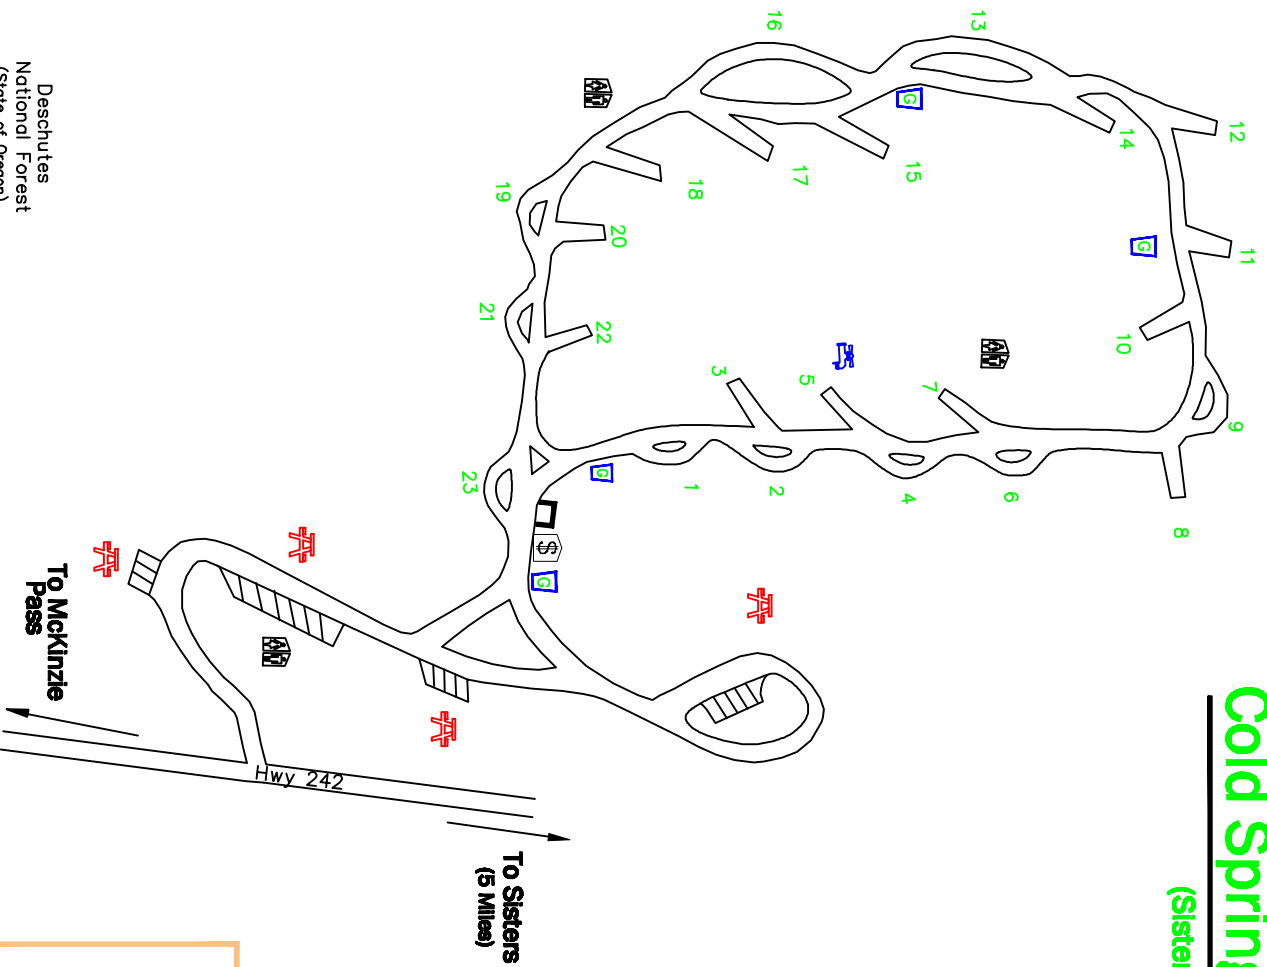

# Cold Springs Campground

(Sisters Ranger District)

(Not To Scale)

## LEGEND

- |   |             |   |                     |
|---|-------------|---|---------------------|
|  | Garbage     |  | Bulletin Board      |
|  | Host Site   |  | Nonreservation Site |
|  | Pay Station |  | Reservation Site    |
|  | Toilet      |  | Drinking Water      |
|    | Picnic Area |    | Gate                |

Deschutes  
National Forest  
(State of Oregon)

(11-2009)