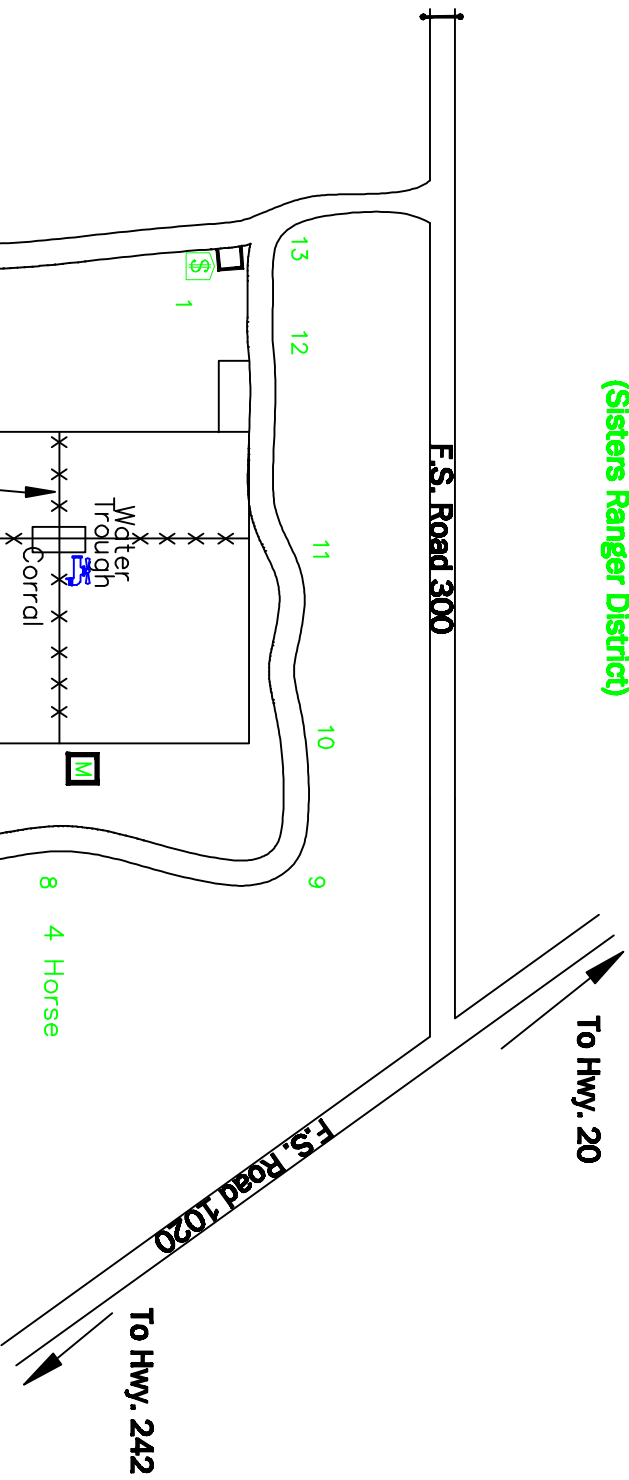

# Graham Corral Horse Camp

(Sisters Ranger District)

Not To Scale

4 Horse 4 Horse 4 Horse 4 Horse

**LEGEND**

	Garbage		Bullettin Board
	Host Site		Non Reservation
	Pay Station		Reservation Site
	Toilet		Drinking Water
	Gate		Manure Bin