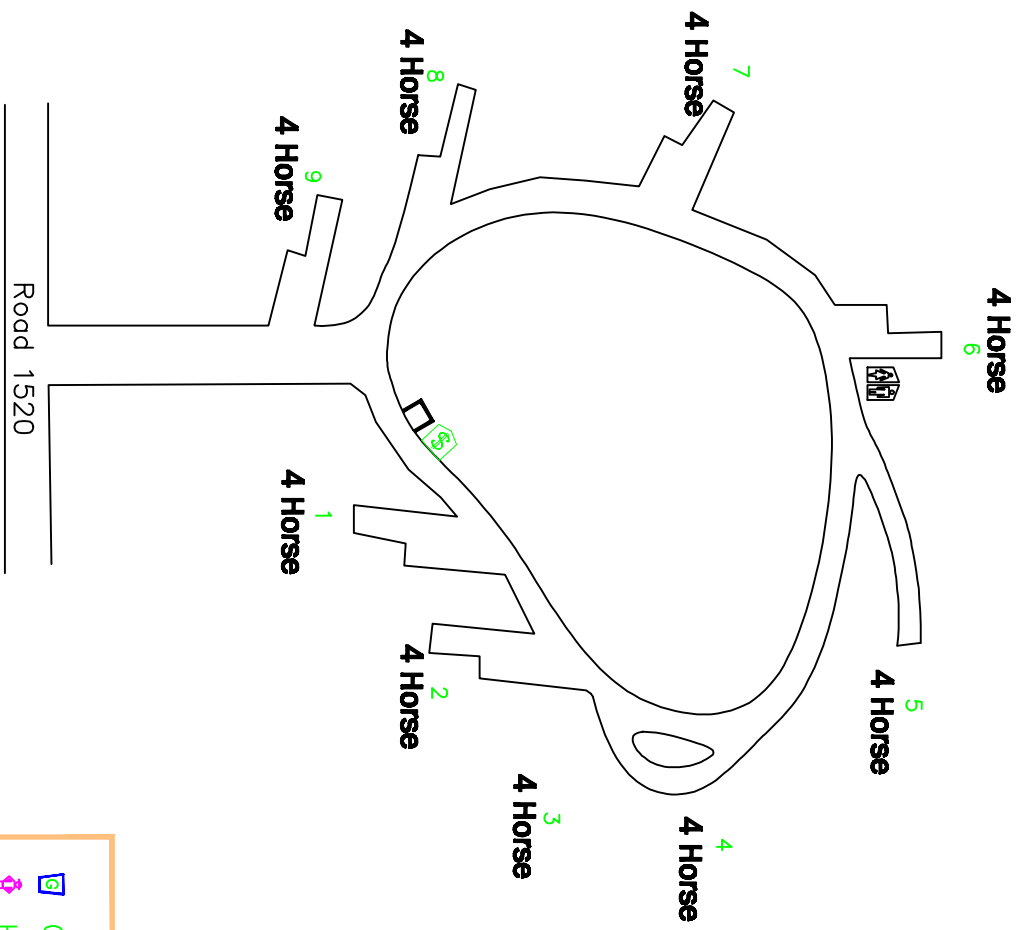

# Whispering Pine Horse Camp

(Sisters Ranger District)

**LEGEND**

	Garbage		Bulletin Board
	Host Site		Nonreservation Site
	Pay Station		reservation Site
	Toilet		Manure Bin
	Gate		

Deschutes  
National Forest  
(State of Oregon)