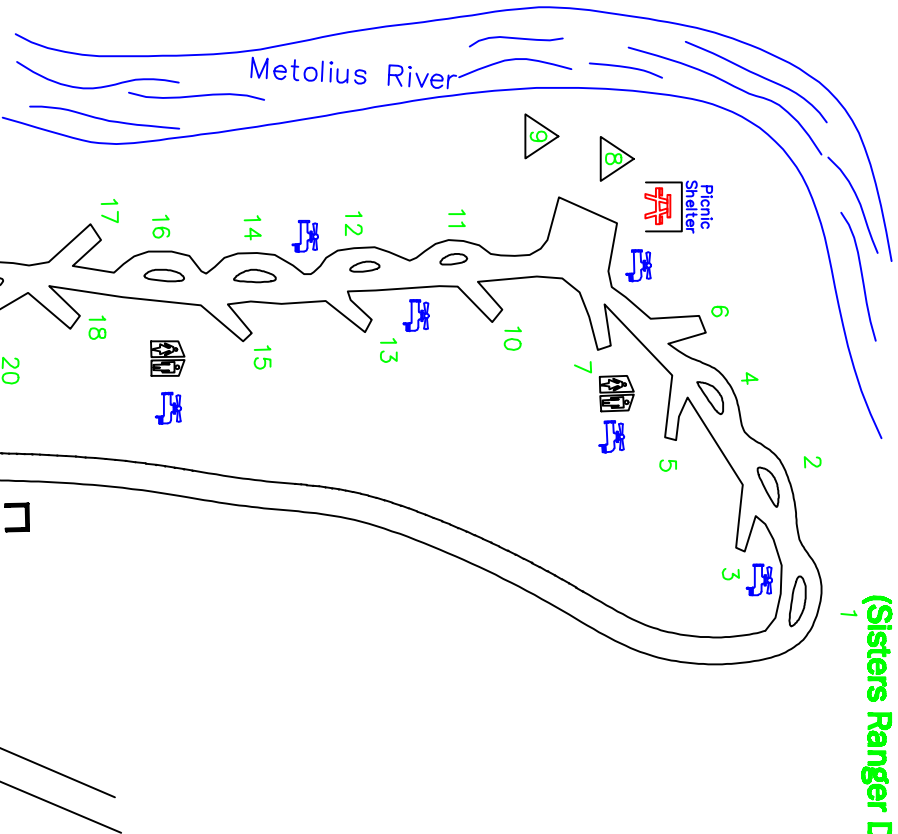

Pioneer Ford Campground

(Sisters Ranger District)

Not to Scale

LEGEND

- | | | | |
|---|-------------|---|---------------------|
|  | Garbage |  | Bulletin Board |
|  | Host Site |  | Nonreservation Site |
|  | Pay Station |  | Reservation Site |
|  | Toilet |  | Drinking Water |
|  | Picnic Area |  | Gate |
| | |  | Tent Sites |

Deschutes
National Forest
(State of Oregon)

(11-2009)