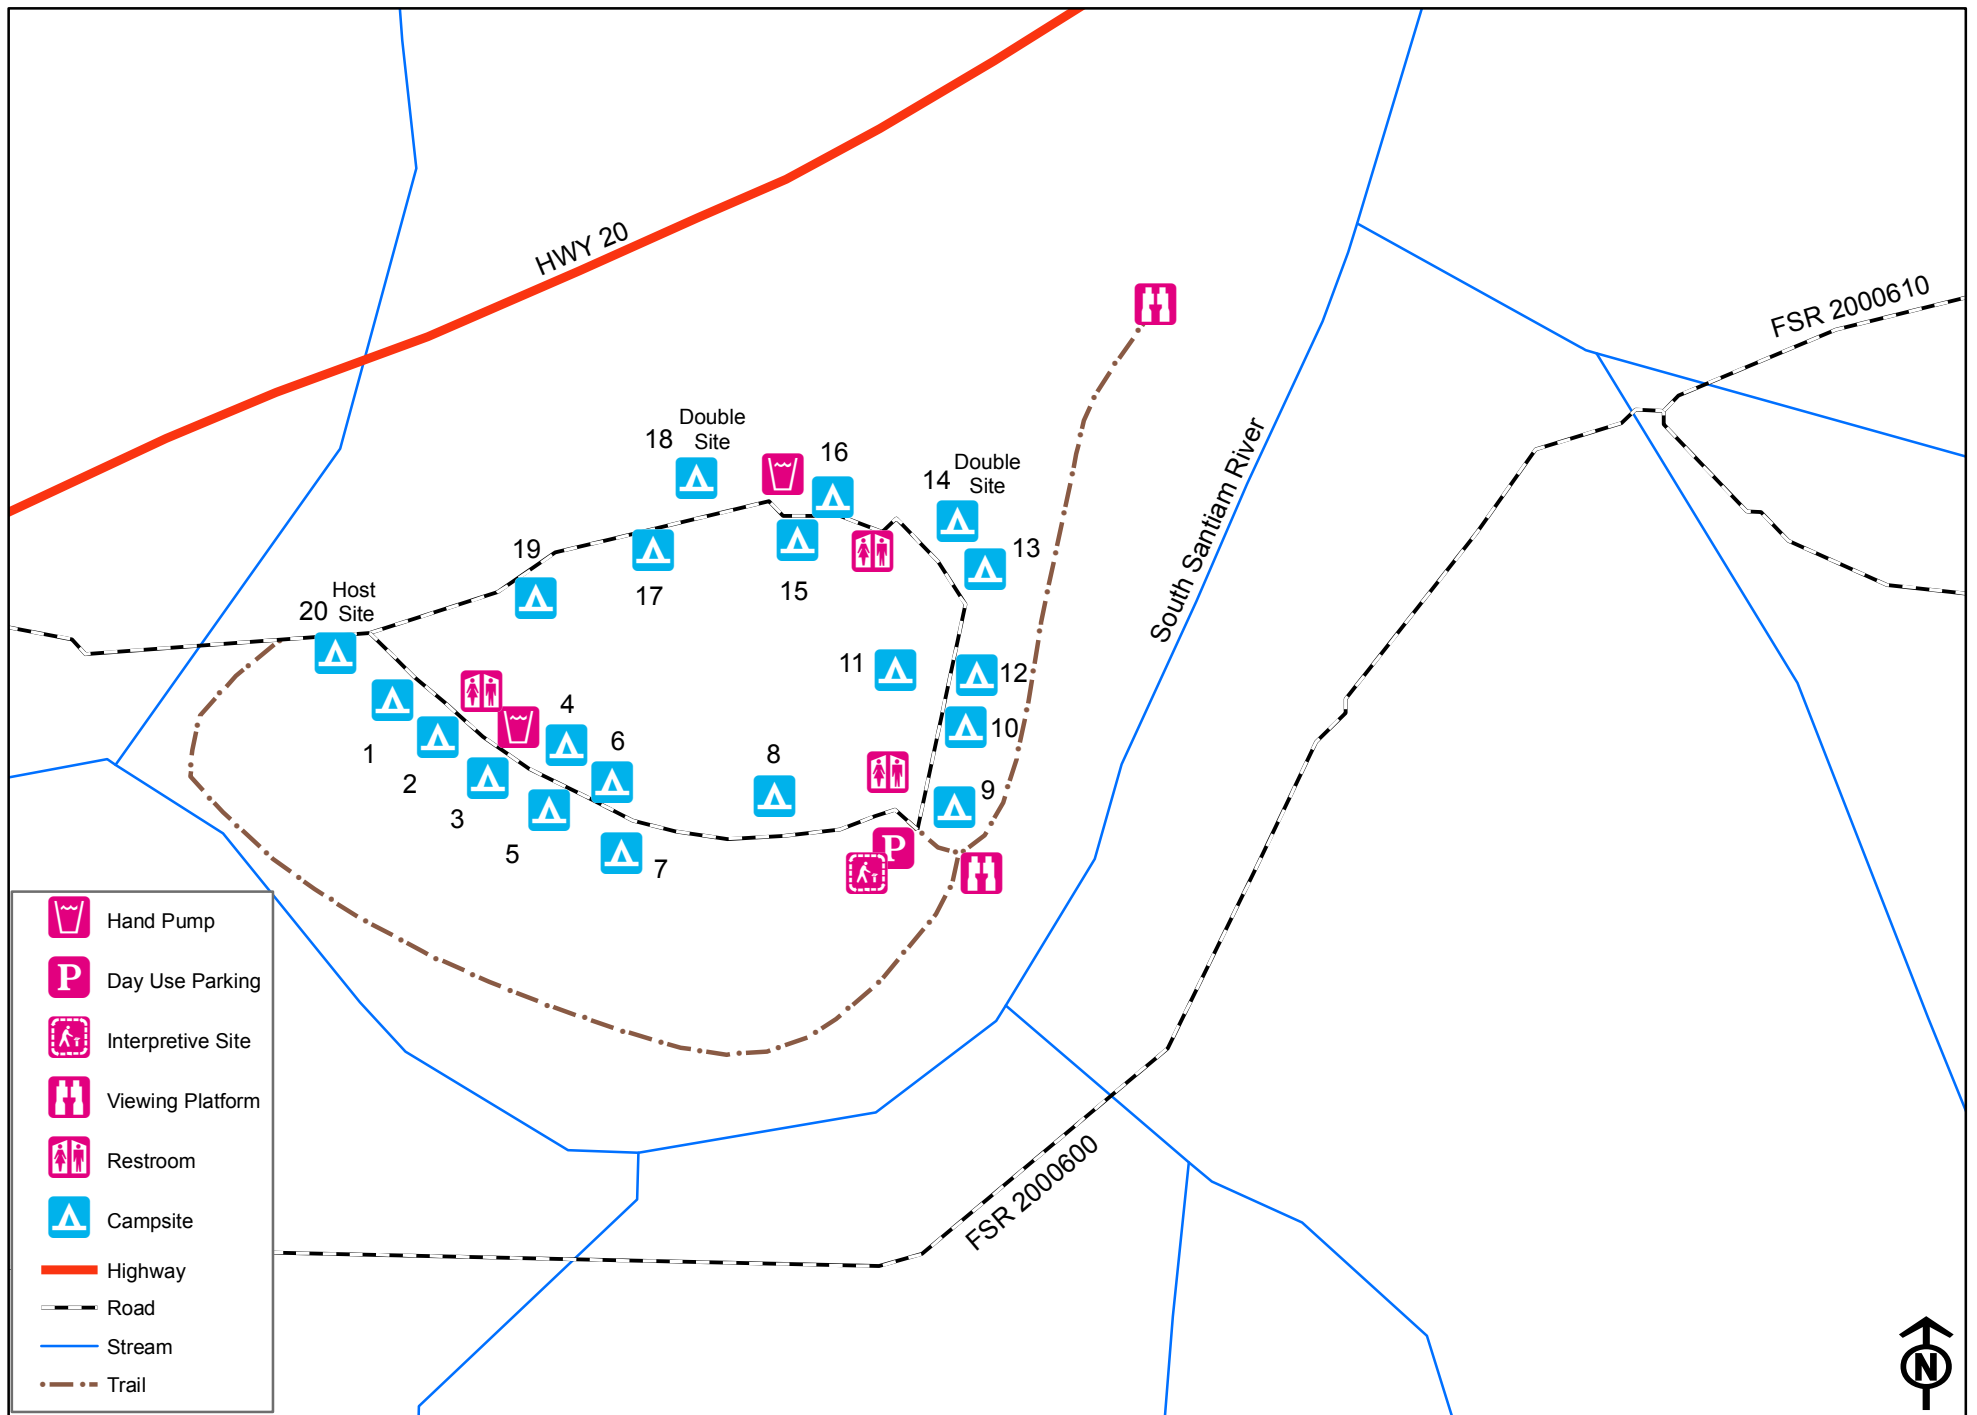

# Yukwah Campground

-  Hand Pump
-  Day Use Parking
-  Interpretive Site
-  Viewing Platform
-  Restroom
-  Campsite
-  Highway
-  Road
-  Stream
-  Trail