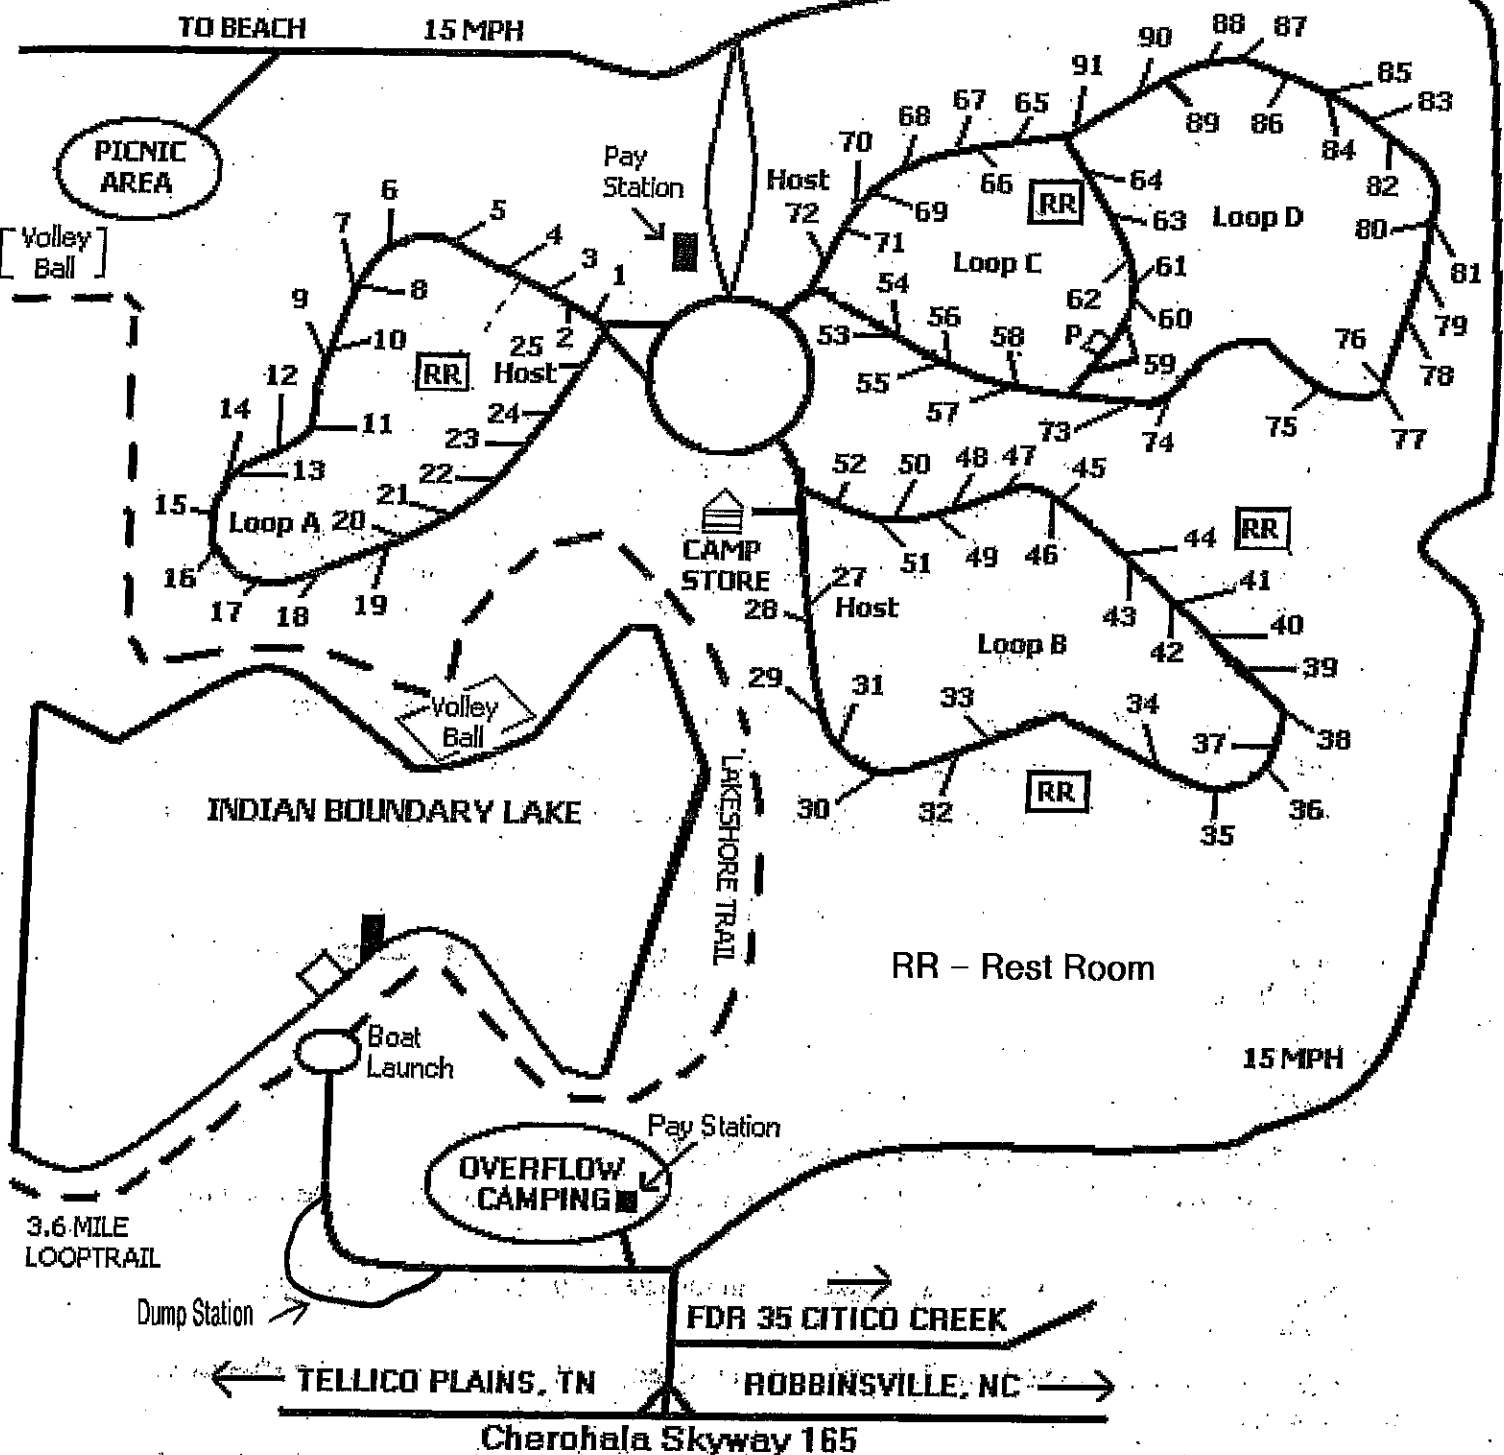

INDIAN BOUNDARY RECREATION AREA

LOOP A

LOOP B

LOOP C

LOOP D

Underground Host Site 25
 1 Sites:
 Have electricity
 Handicapped accessible
 Accommodate 26' camper
 One camper (RV, Pop Up, etc)
 1 site only

Campground Host Site 27
 All Sites:
 Have electricity
 Handicapped accessible
 Accommodate 26' camper
 One camper (RV, Pop Up, etc)
 per site only

Campground Host Site 72
 All Sites:
 Have electricity
 Handicapped accessible
 Accommodate 26' camper
 One camper (RV, Pop Up, etc)
 per site only

All Sites:
 Have electricity
 Handicapped accessible
 Accommodate 26' camper
 One camper (RV, Pop Up, etc.)
 per site only