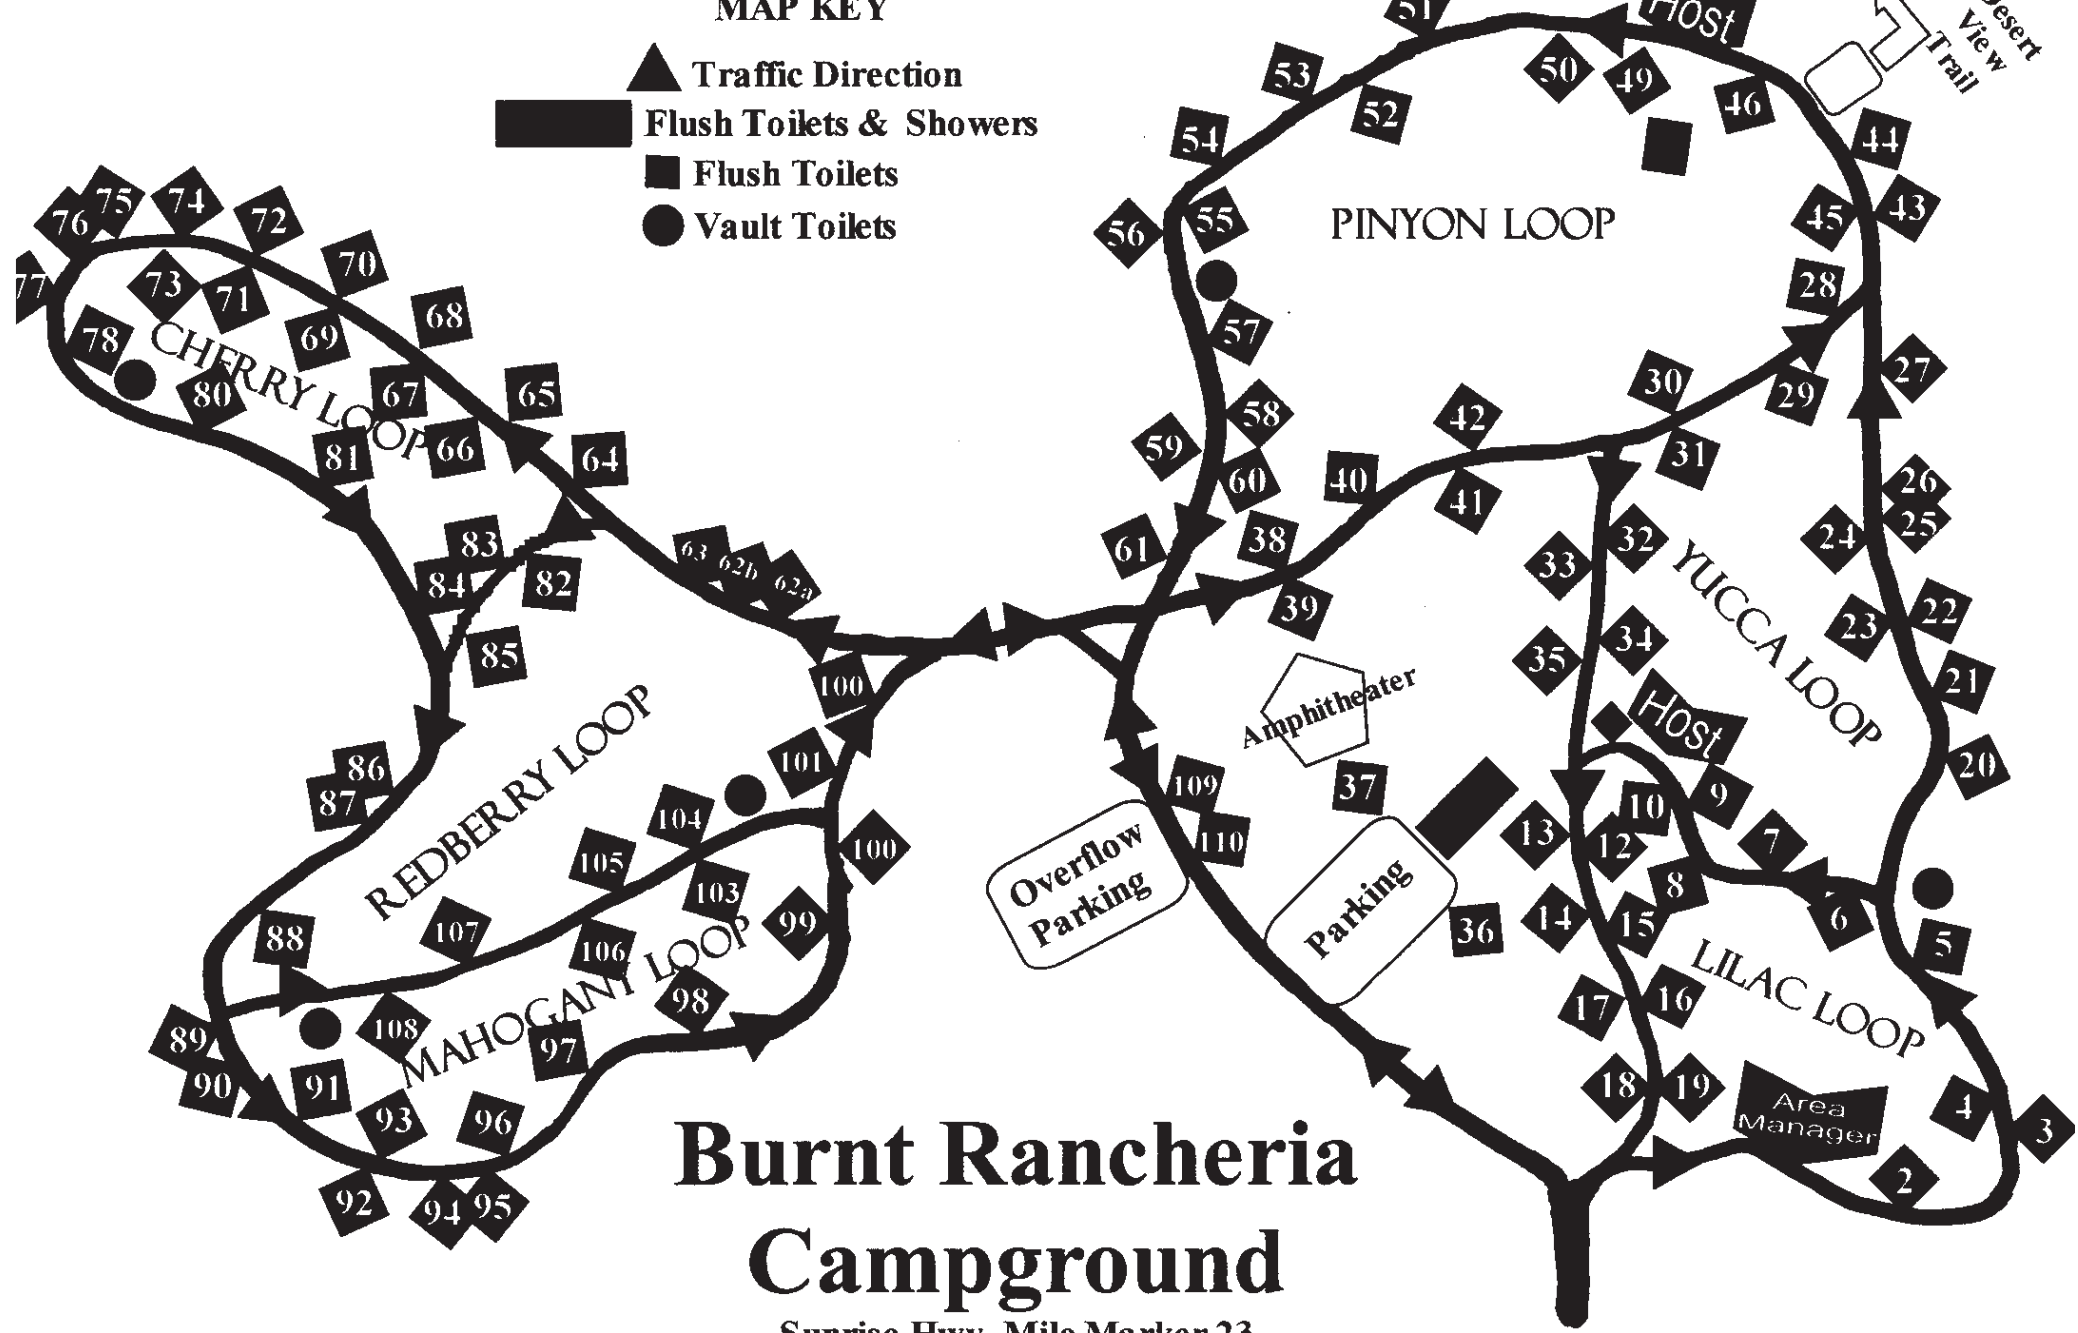

MAP KEY

▲ Traffic Direction

■ Flush Toilets & Showers

■ Flush Toilets

● Vault Toilets

Burnt Rancheria Campground

Sunrise Hwy, Mile Marker 23
Mount Laguna, CA

Find us on Facebook