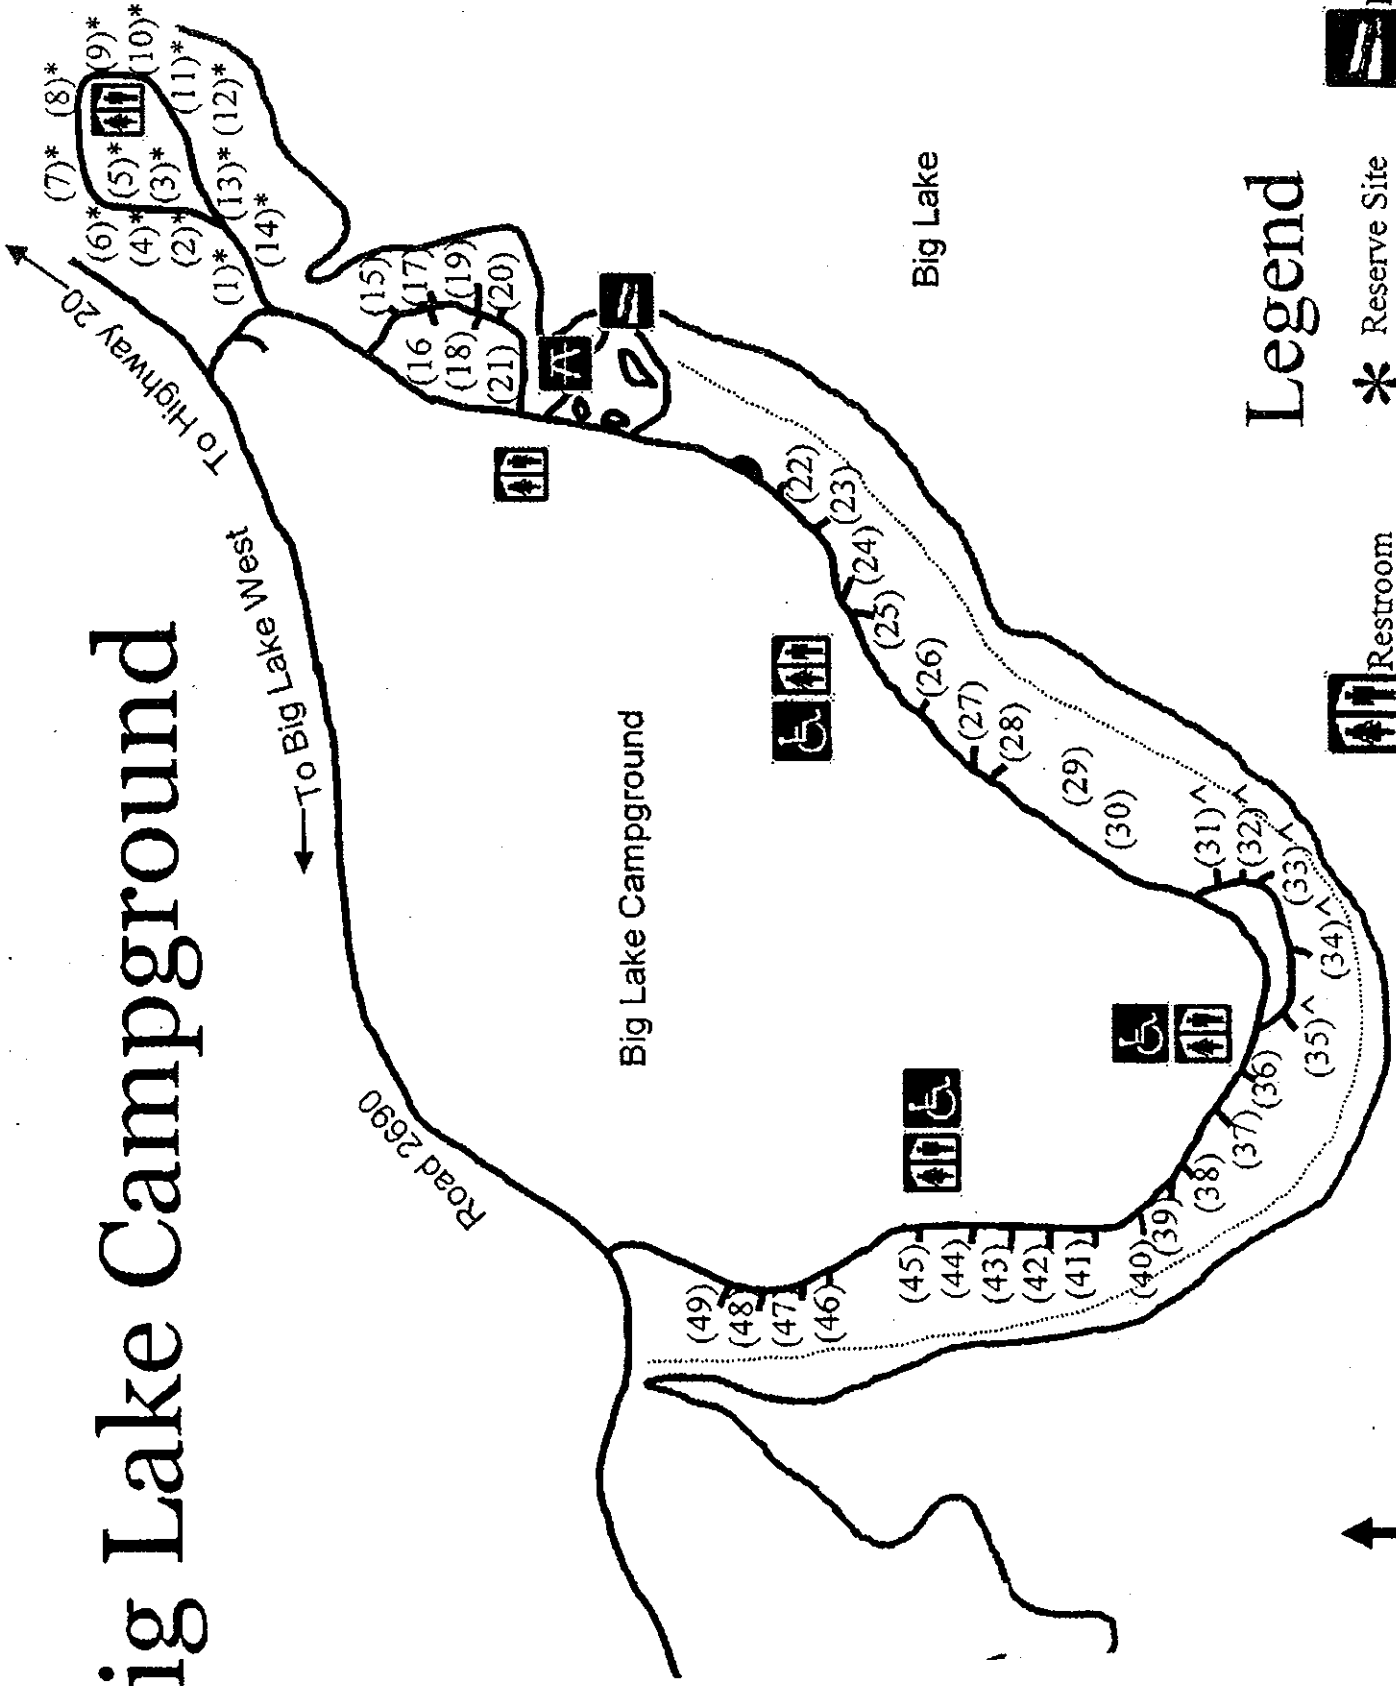

Big Lake Campground

Legend

-  Restroom
-  Disabled Access
-  Boat Ramp
-  Reserve Site
-  Picnic
-  Tent Site
-  Trail