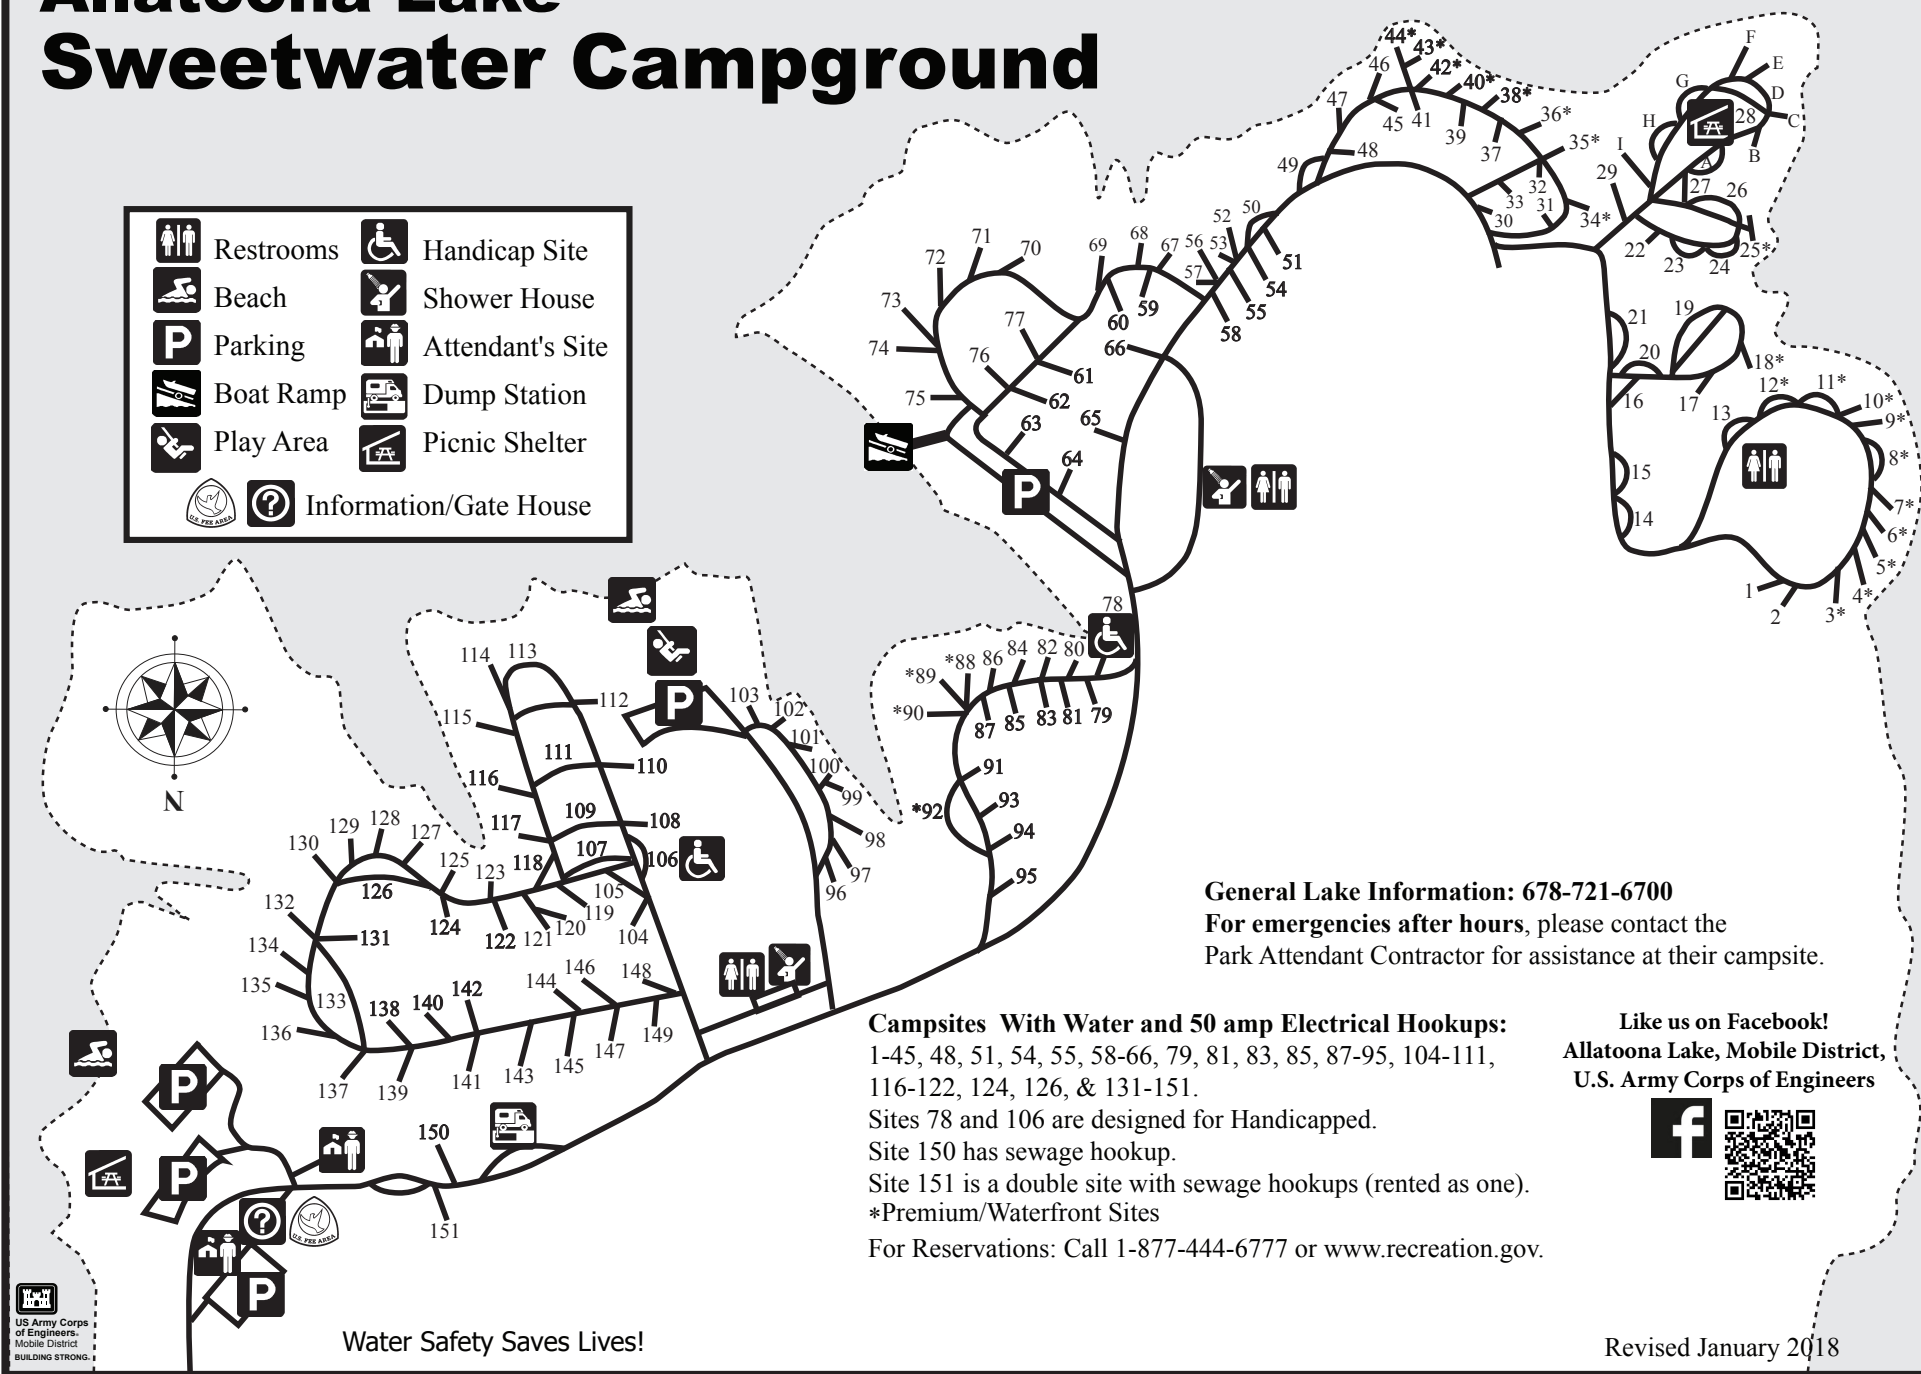

Allatoona Lake Sweetwater Campground

	Restrooms		Handicap Site
	Beach		Shower House
	Parking		Attendant's Site
	Boat Ramp		Dump Station
	Play Area		Picnic Shelter
	Information/Gate House		

General Lake Information: 678-721-6700
For emergencies after hours, please contact the
Park Attendant Contractor for assistance at their campsite.

Campsites With Water and 50 amp Electrical Hookups:
 1-45, 48, 51, 54, 55, 58-66, 79, 81, 83, 85, 87-95, 104-111,
 116-122, 124, 126, & 131-151.
 Sites 78 and 106 are designed for Handicapped.
 Site 150 has sewage hookup.
 Site 151 is a double site with sewage hookups (rented as one).
 *Premium/Waterfront Sites
 For Reservations: Call 1-877-444-6777 or www.recreation.gov.

Like us on Facebook!
Allatoona Lake, Mobile District,
U.S. Army Corps of Engineers