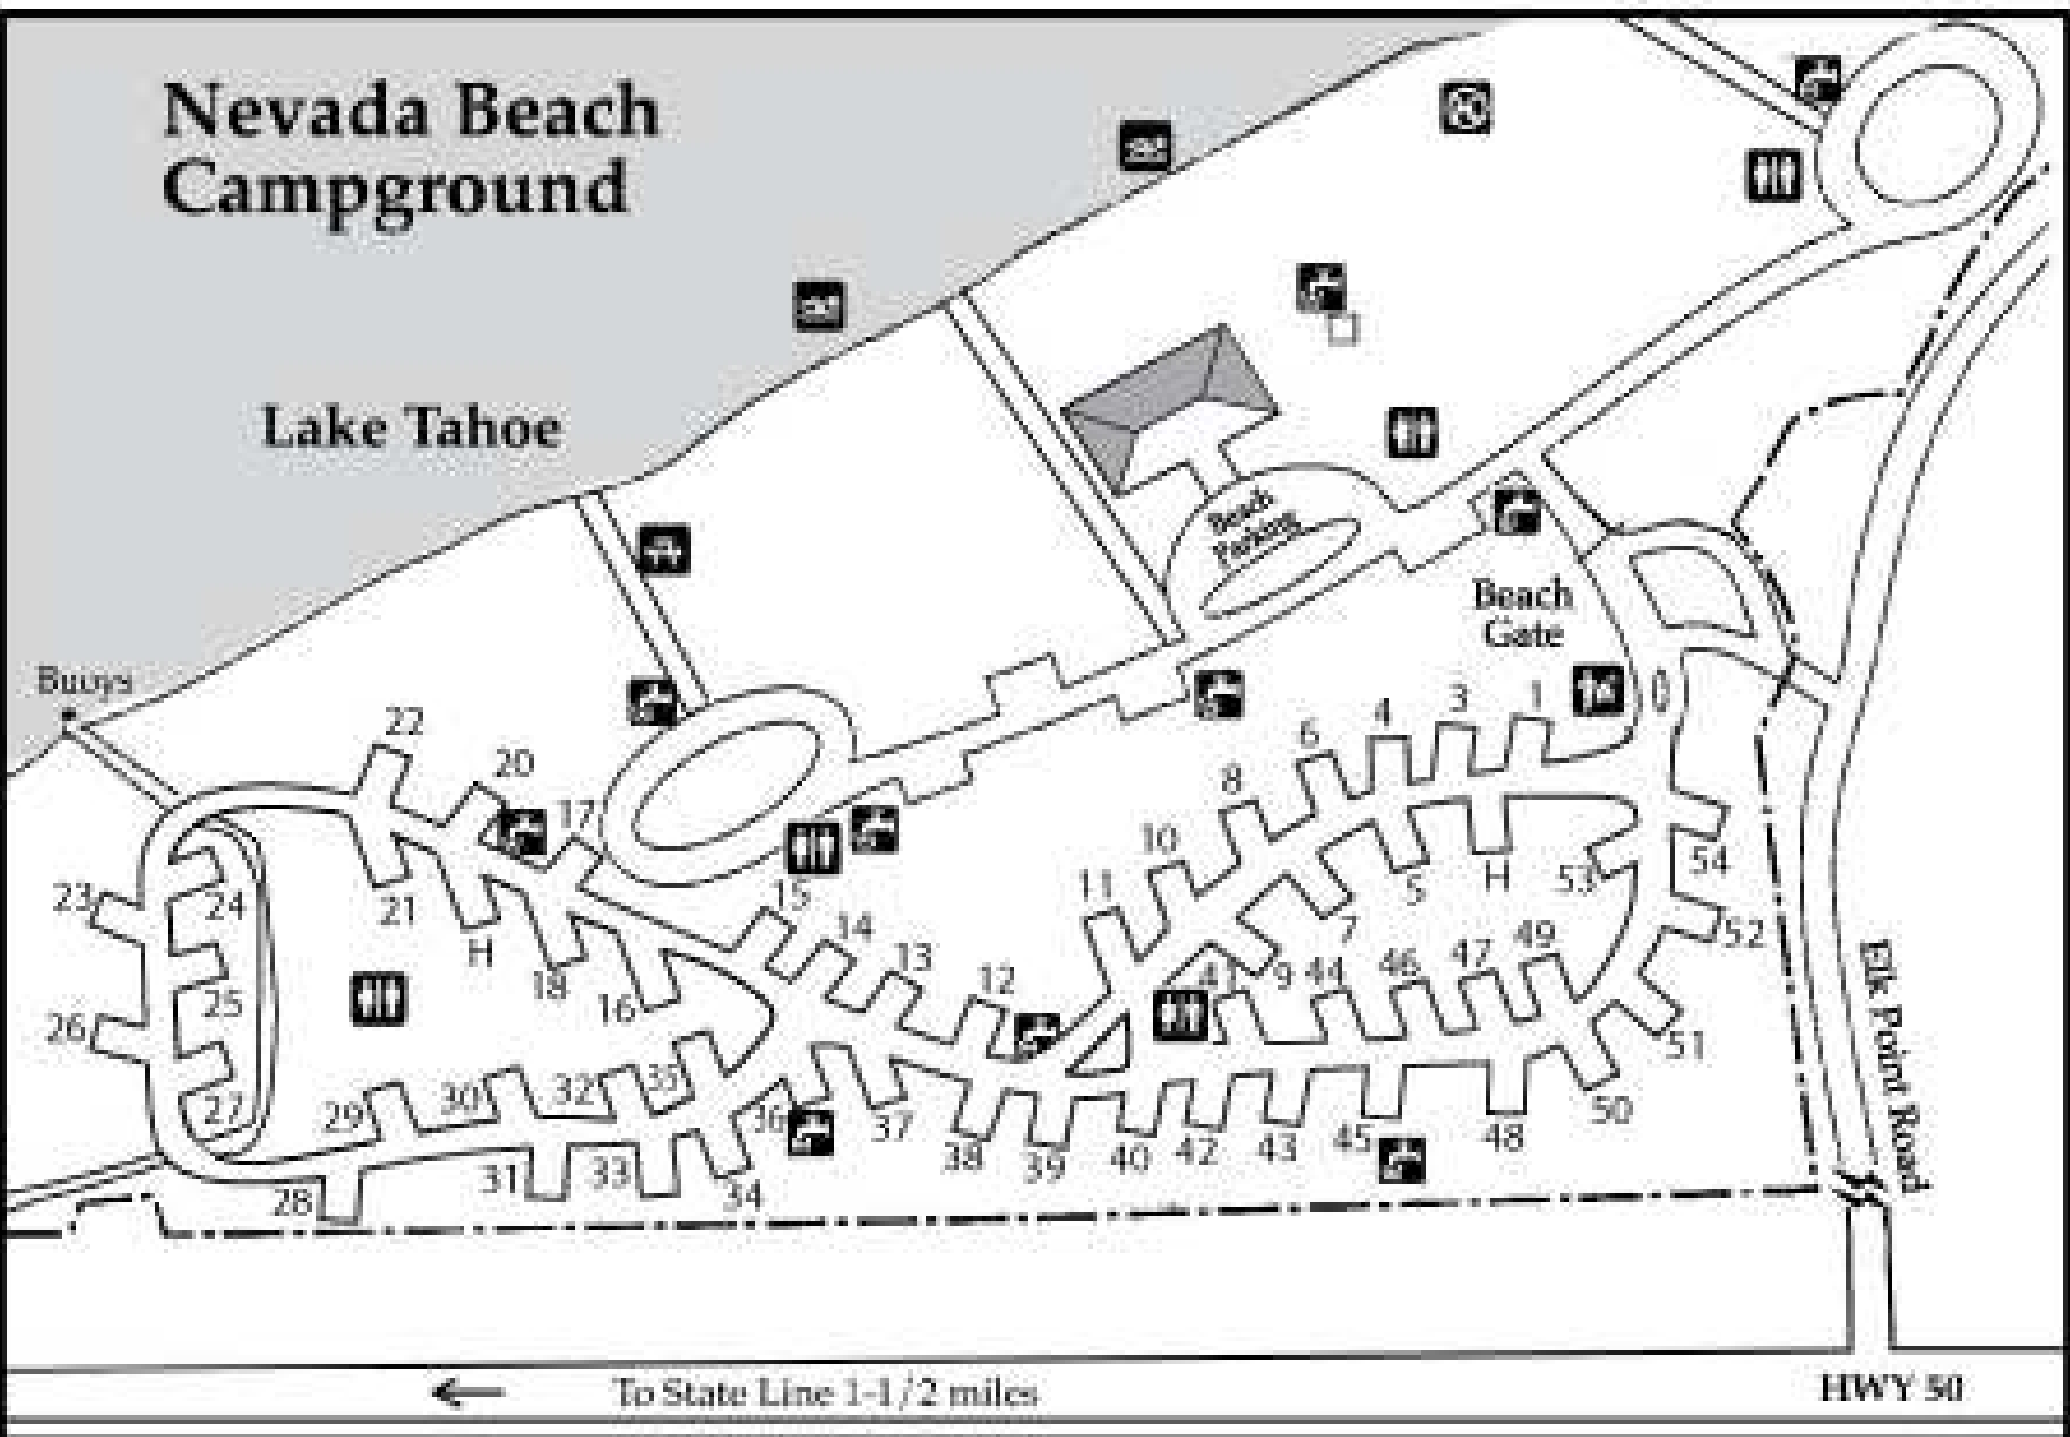

Nevada Beach Campground

Lake Tahoe

← To State Line 1-1/2 miles

HWY 50