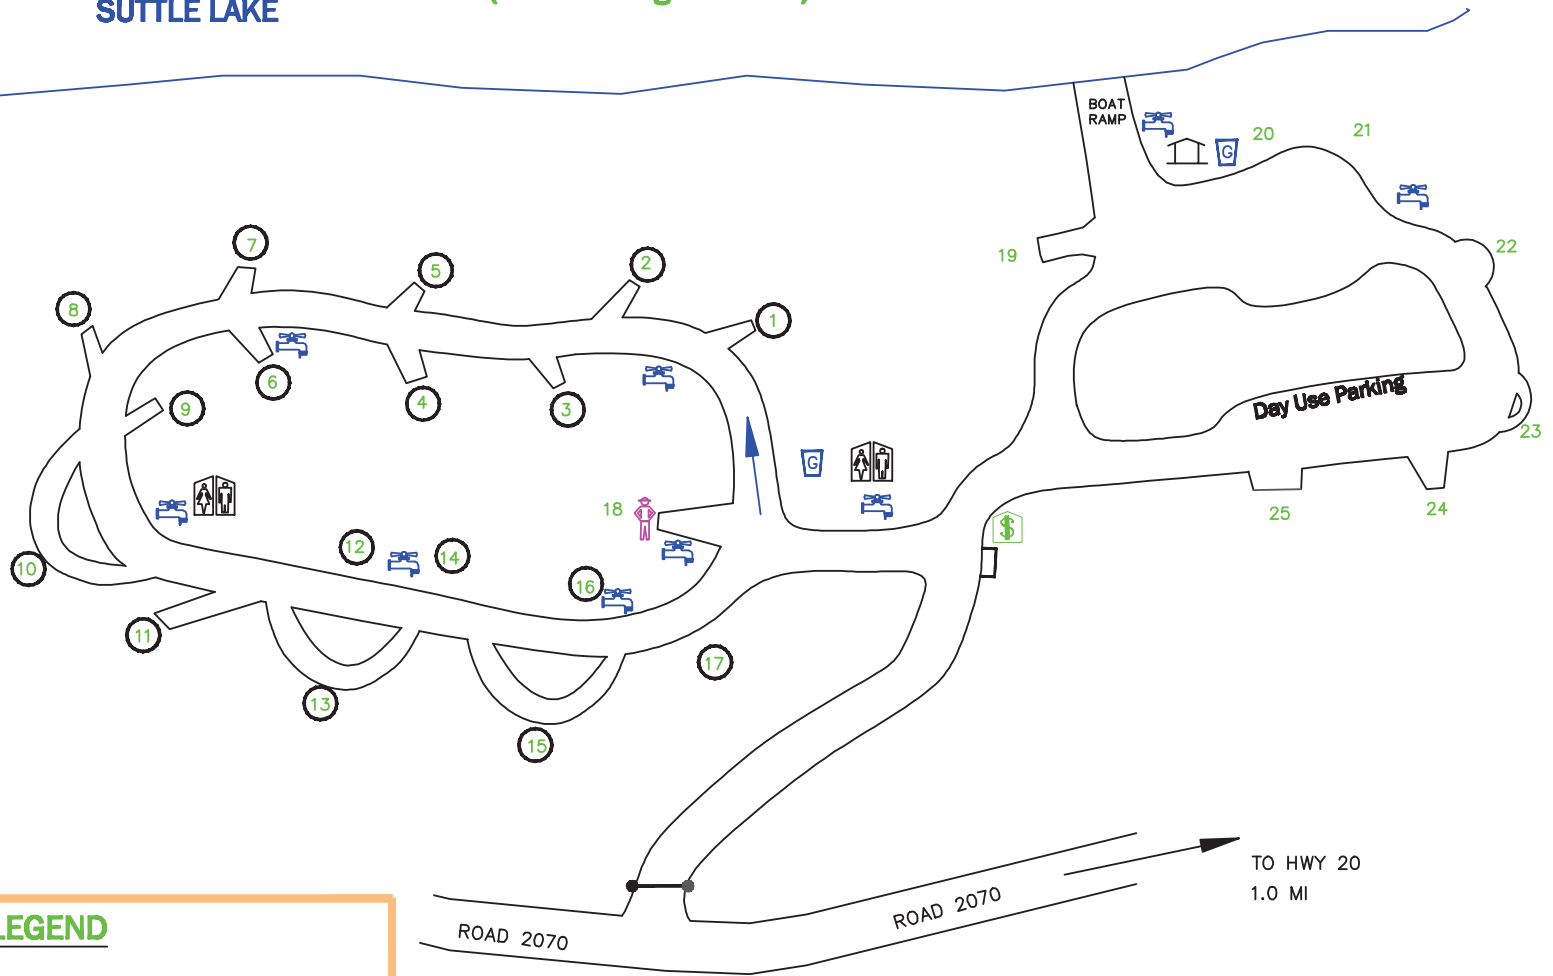

# Blue Bay Campground - Suttle Lake

(Sisters Ranger District)

SUTTLE LAKE

## LEGEND

- |  |                |  |                       |
|--|----------------|--|-----------------------|
|  | Host Site      |  | Nonreservation Site   |
|  | Toilet         |  | Reservation Site      |
|  | Drinking Water |  | Gate                  |
|  | Garbage        |  | Pay Station           |
|  | Bulletin Board |  | Fish Cleaning Station |

Deschutes  
 National Forest  
 (State of Oregon)

(11-2009)