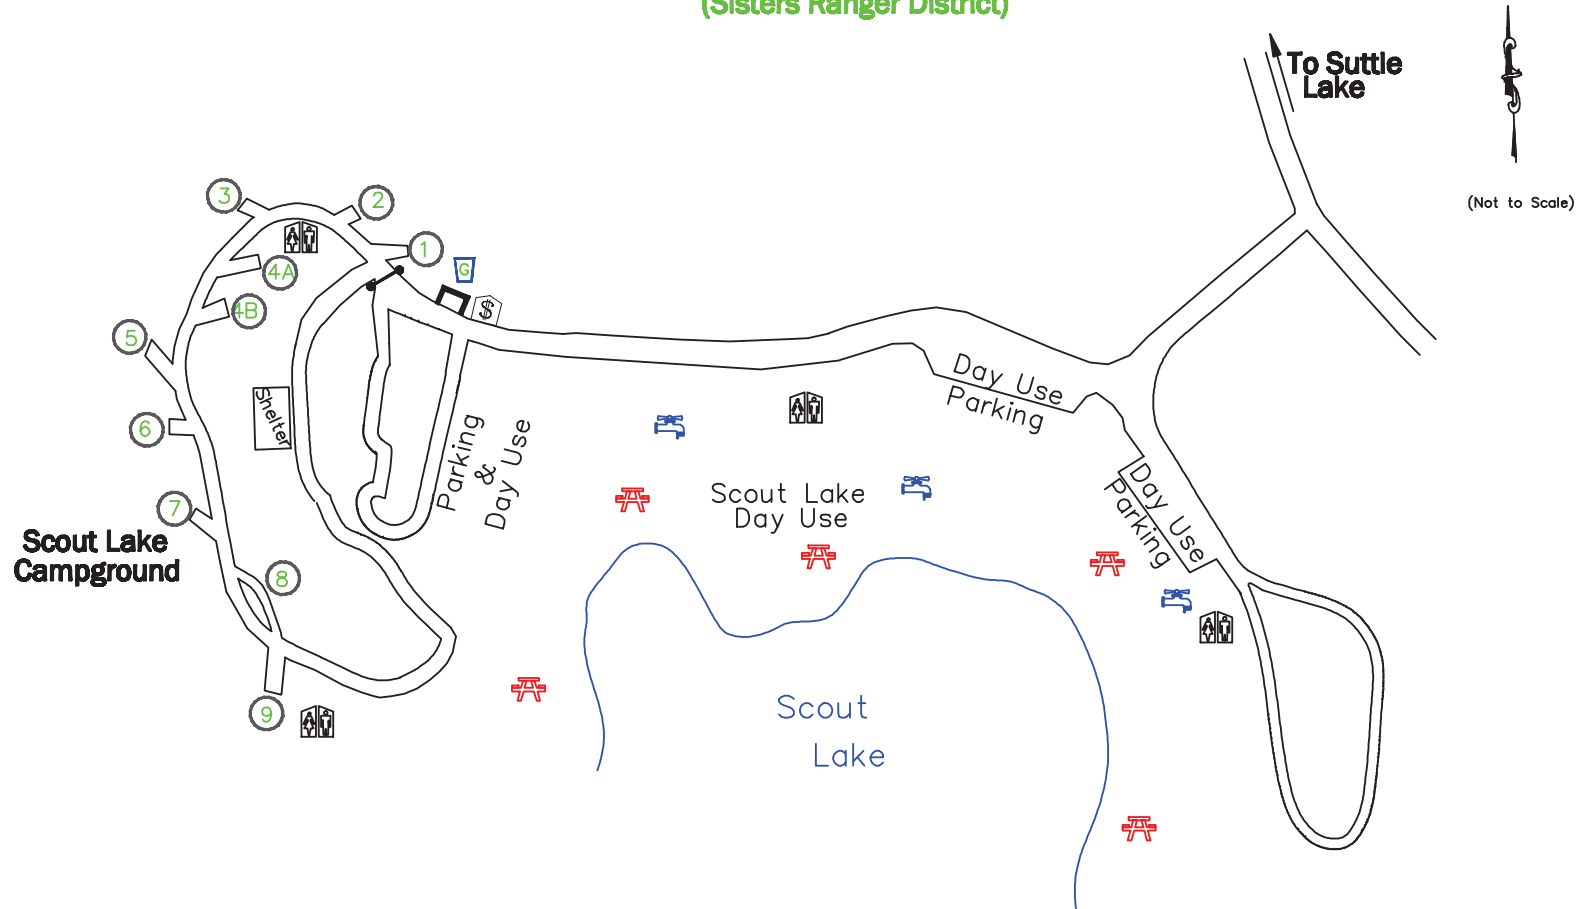

Camping Reservation
www.recreation.gov
 1-877-444-6777

Scout Lake Campground & Day Use Area

(Sisters Ranger District)

(Not to Scale)

LEGEND

- | | |
|-------------|---------------------|
| Garbage | Bulletin Board |
| Host Site | Nonreservation Site |
| Pay Station | Reservation Site |
| Toilet | Drinking Water |
| Picnic Area | Gate |

Deschutes
 National Forest
 (State of Oregon)