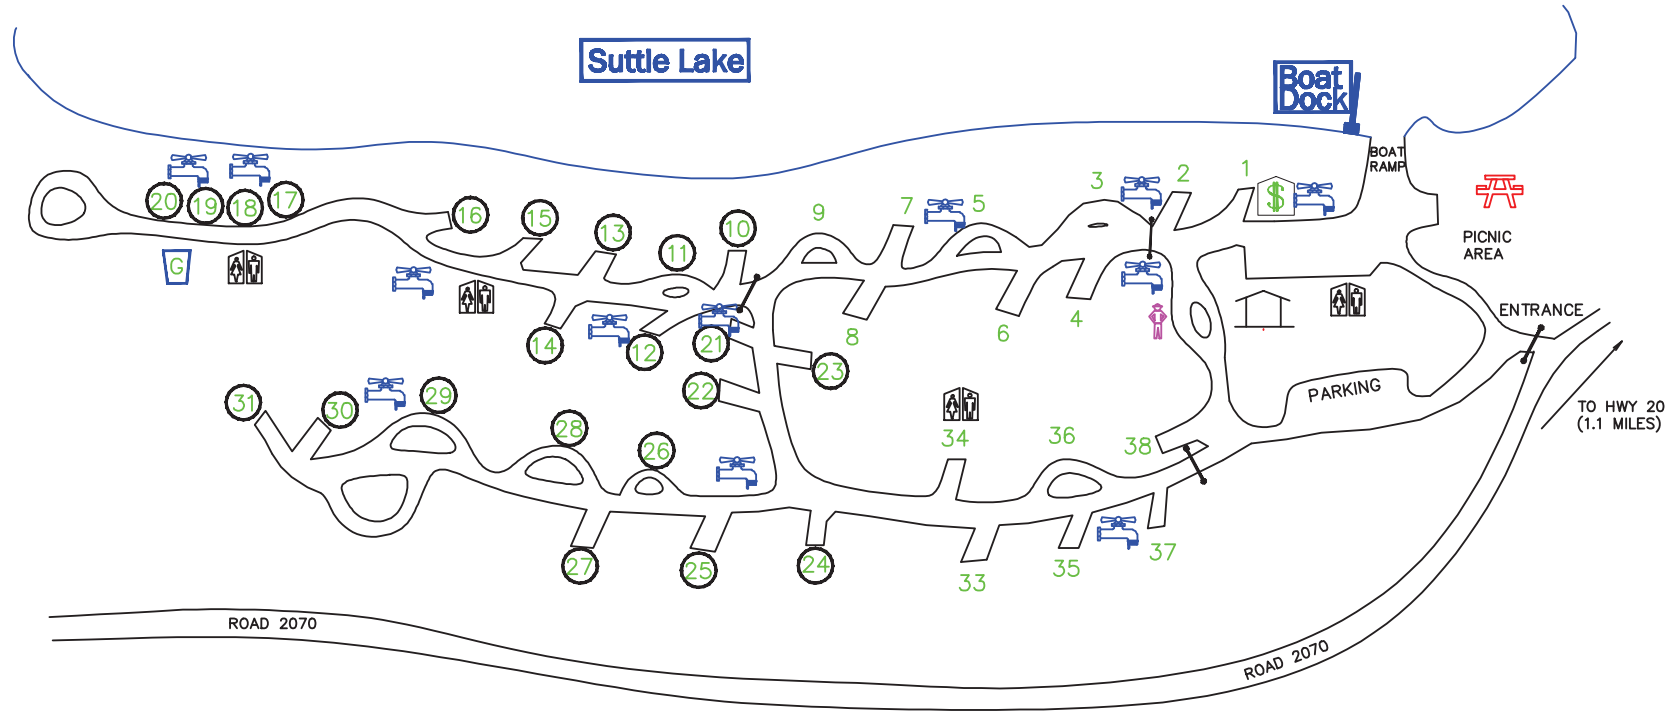

Camping Reservations
 www.recreation.gov
 1-877-444-6777

South Shore Campground

(Sisters Ranger District)

LEGEND

- | | | | |
|--|-------------|--|-----------------------|
| | Garbage | | Nonreservation Site |
| | Host Site | | Reservation Site |
| | Pay Station | | Drinking Water |
| | Toilet | | Gate |
| | Picnic Area | | Fish Cleaning Station |

Deschutes
 National Forest
 (State of Oregon)

(11-2009)