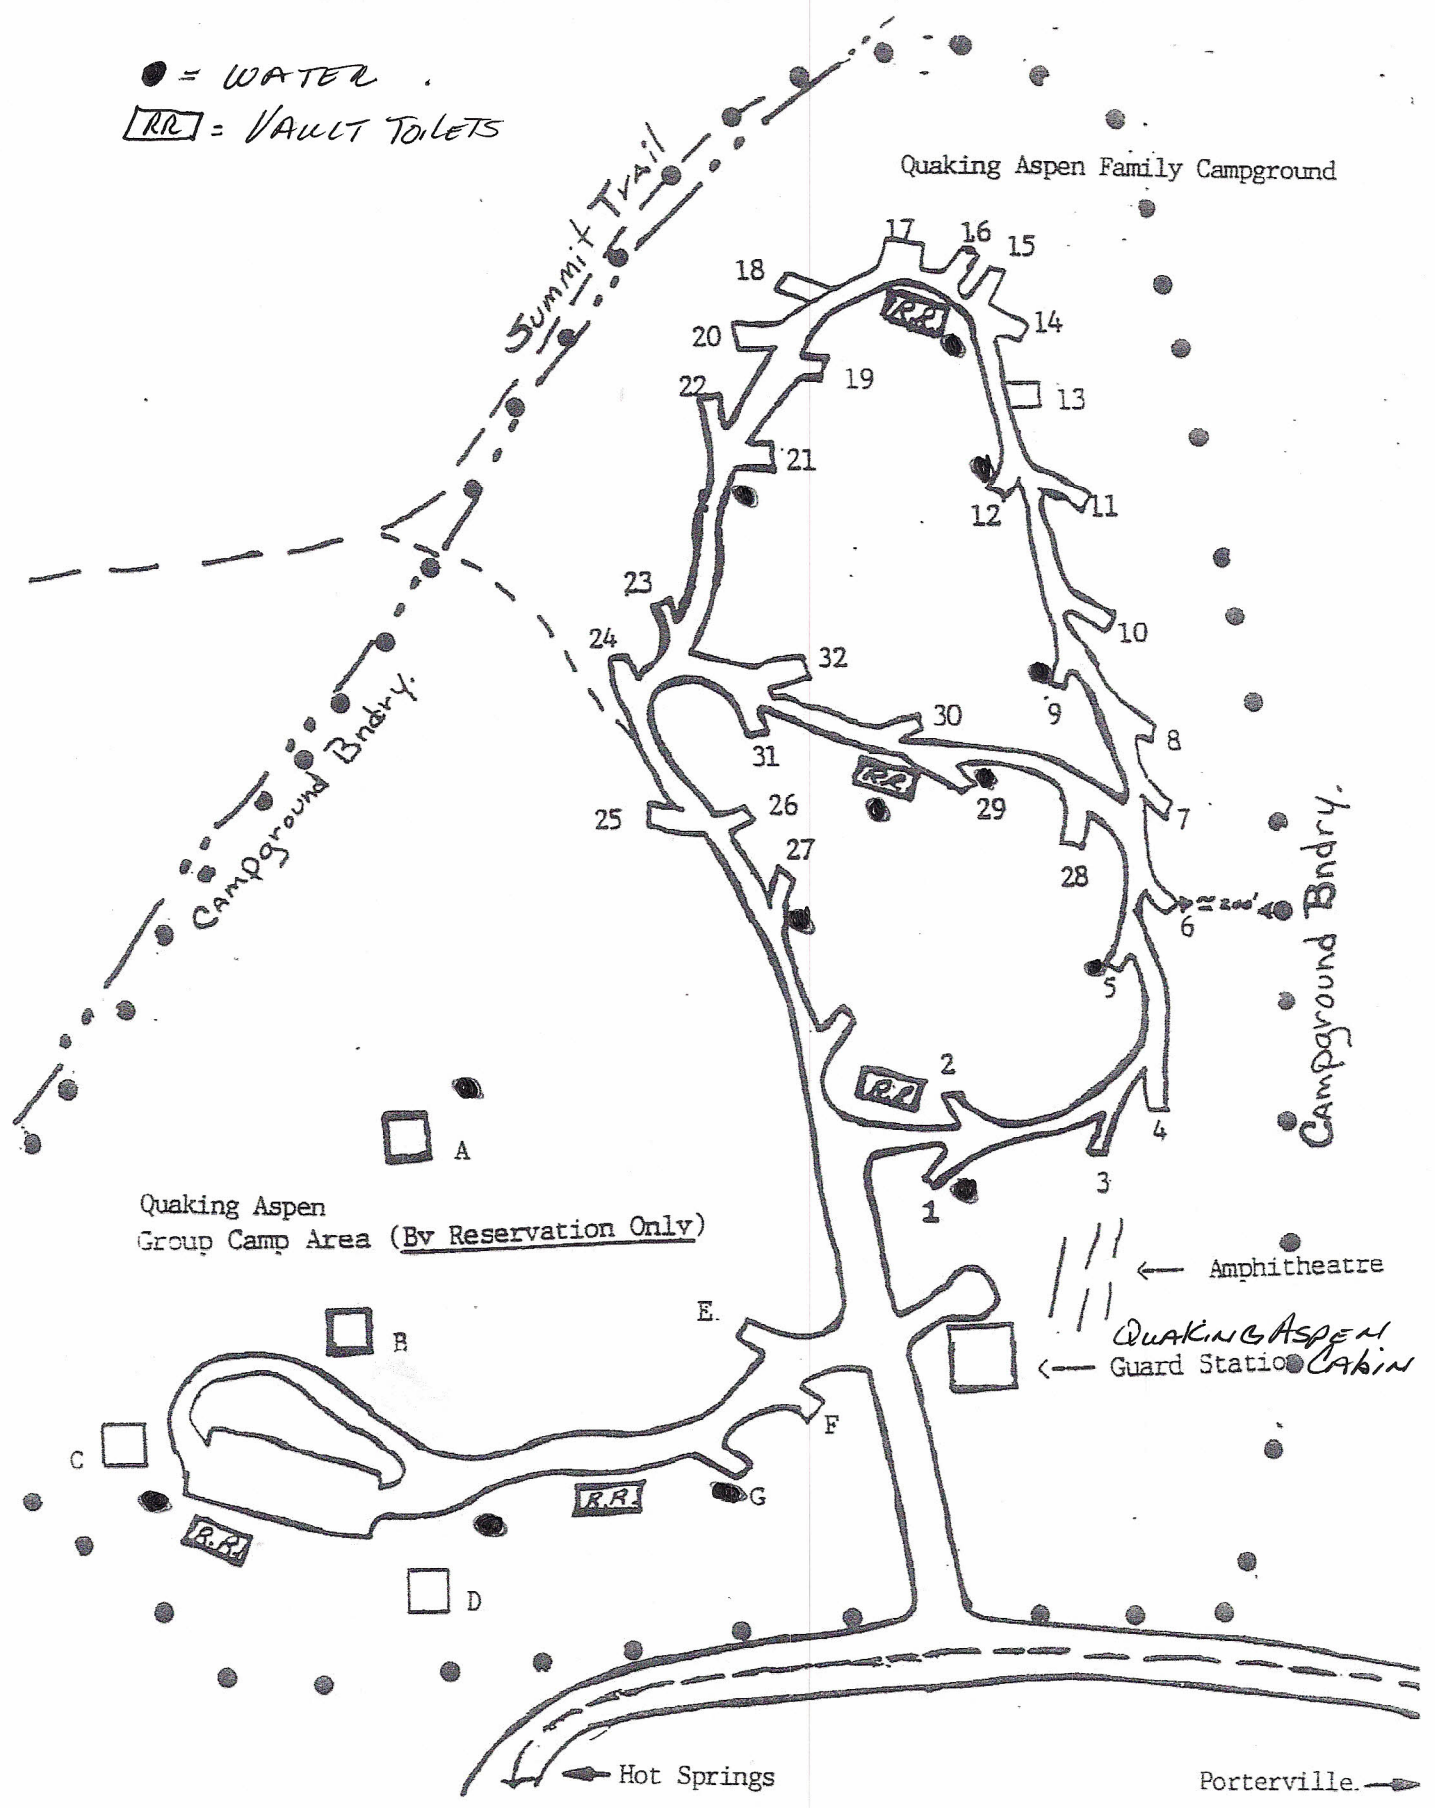

● = WATER
[RR] = VAULT TOILETS

Quaking Aspen
Group Camp Area (By Reservation Only)

← Amphitheatre
← Guard Station
● CABIN