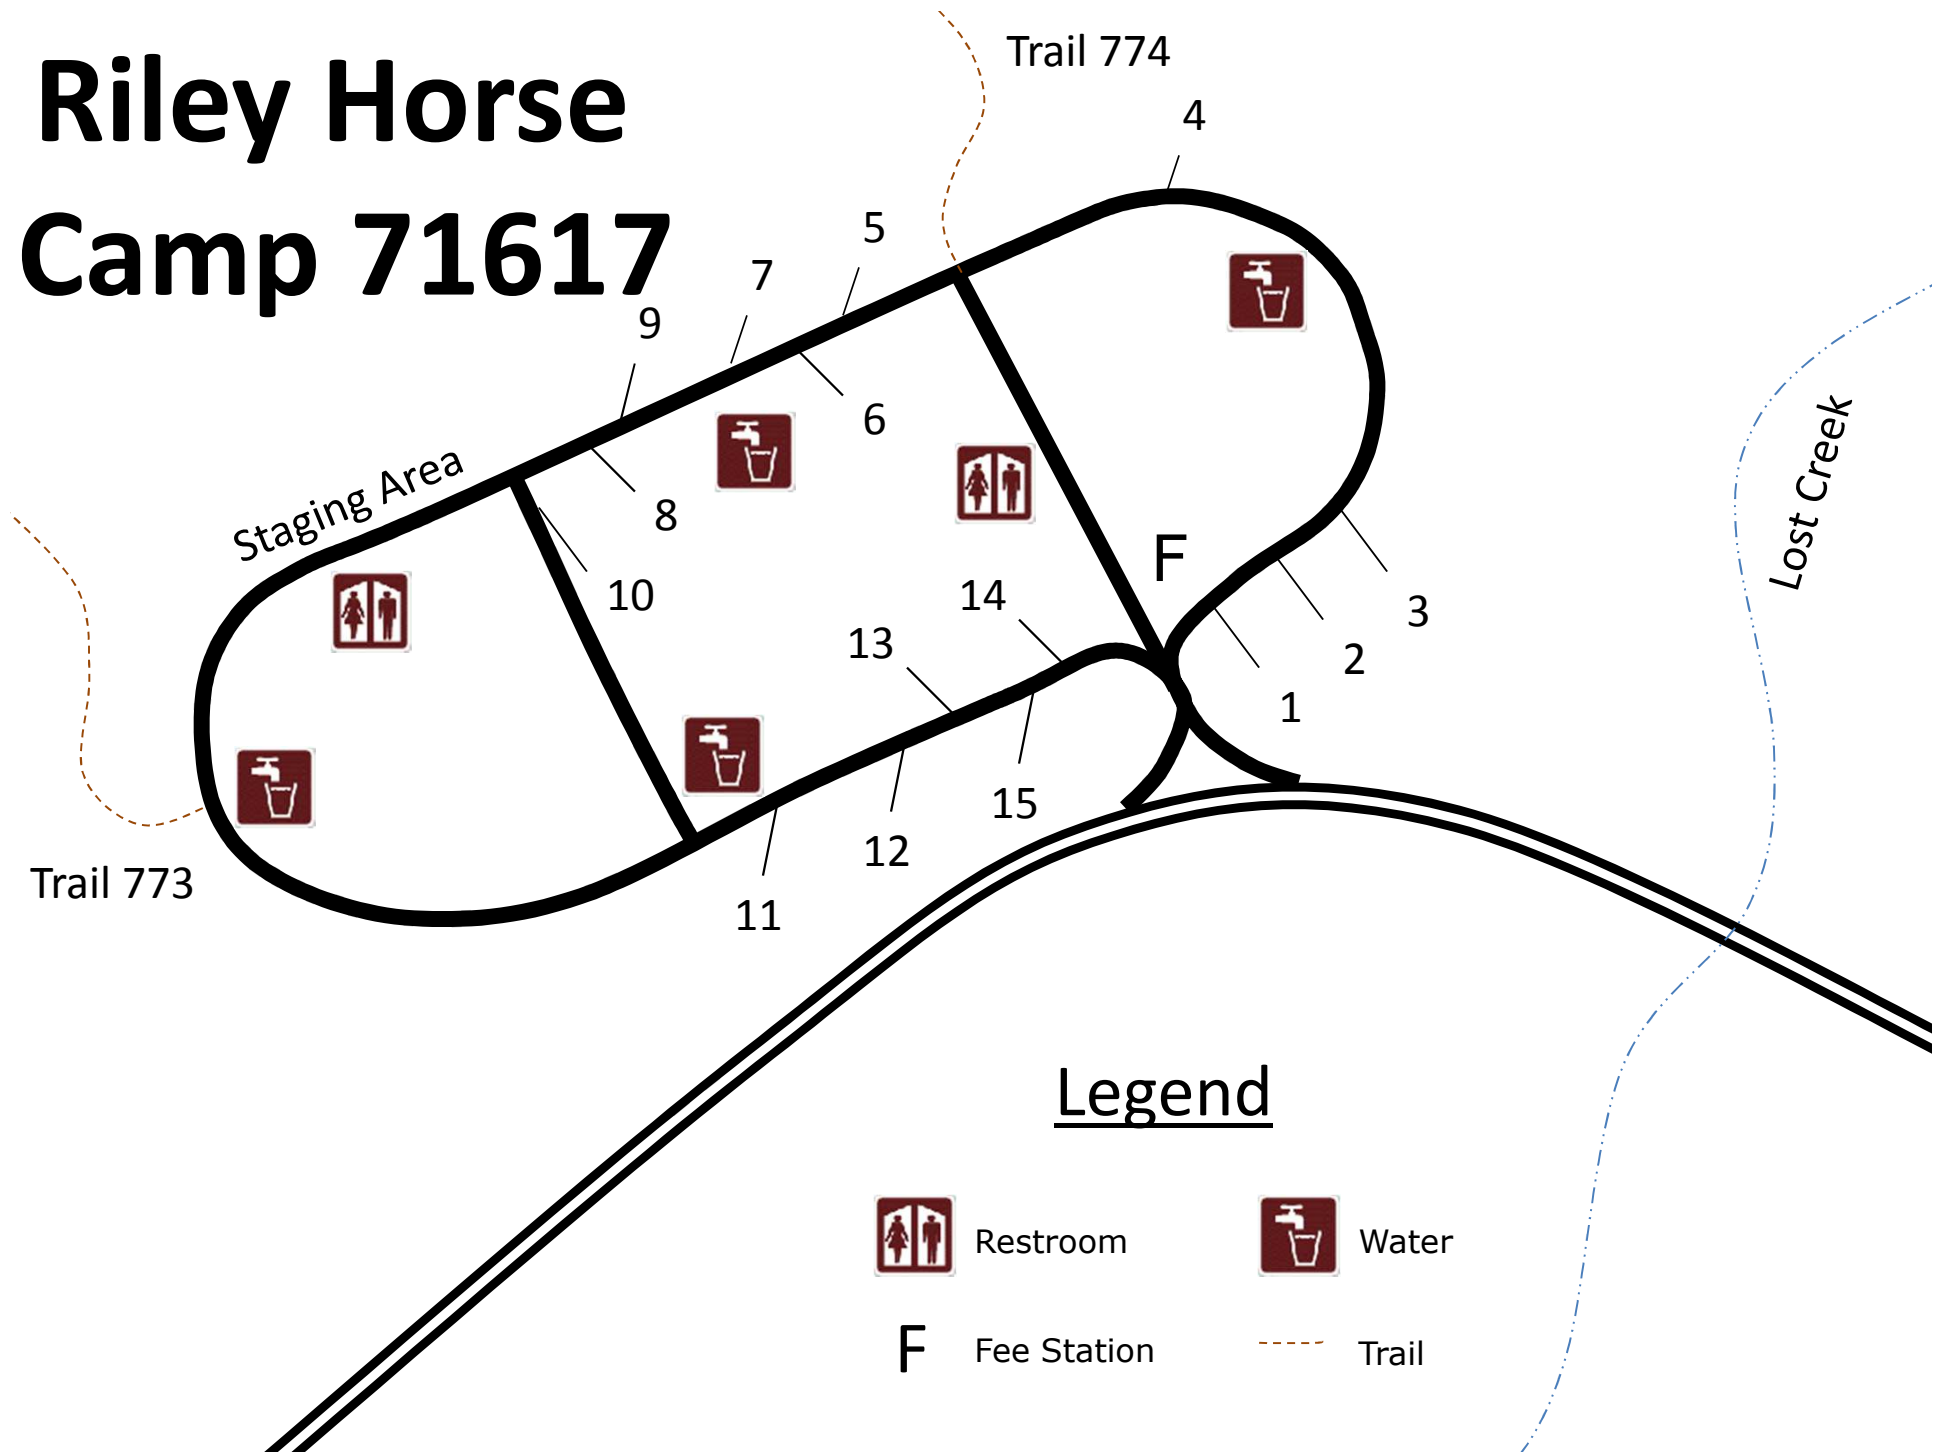

Riley Horse Camp 71617

Legend

Restroom

Water

F

Fee Station

Trail