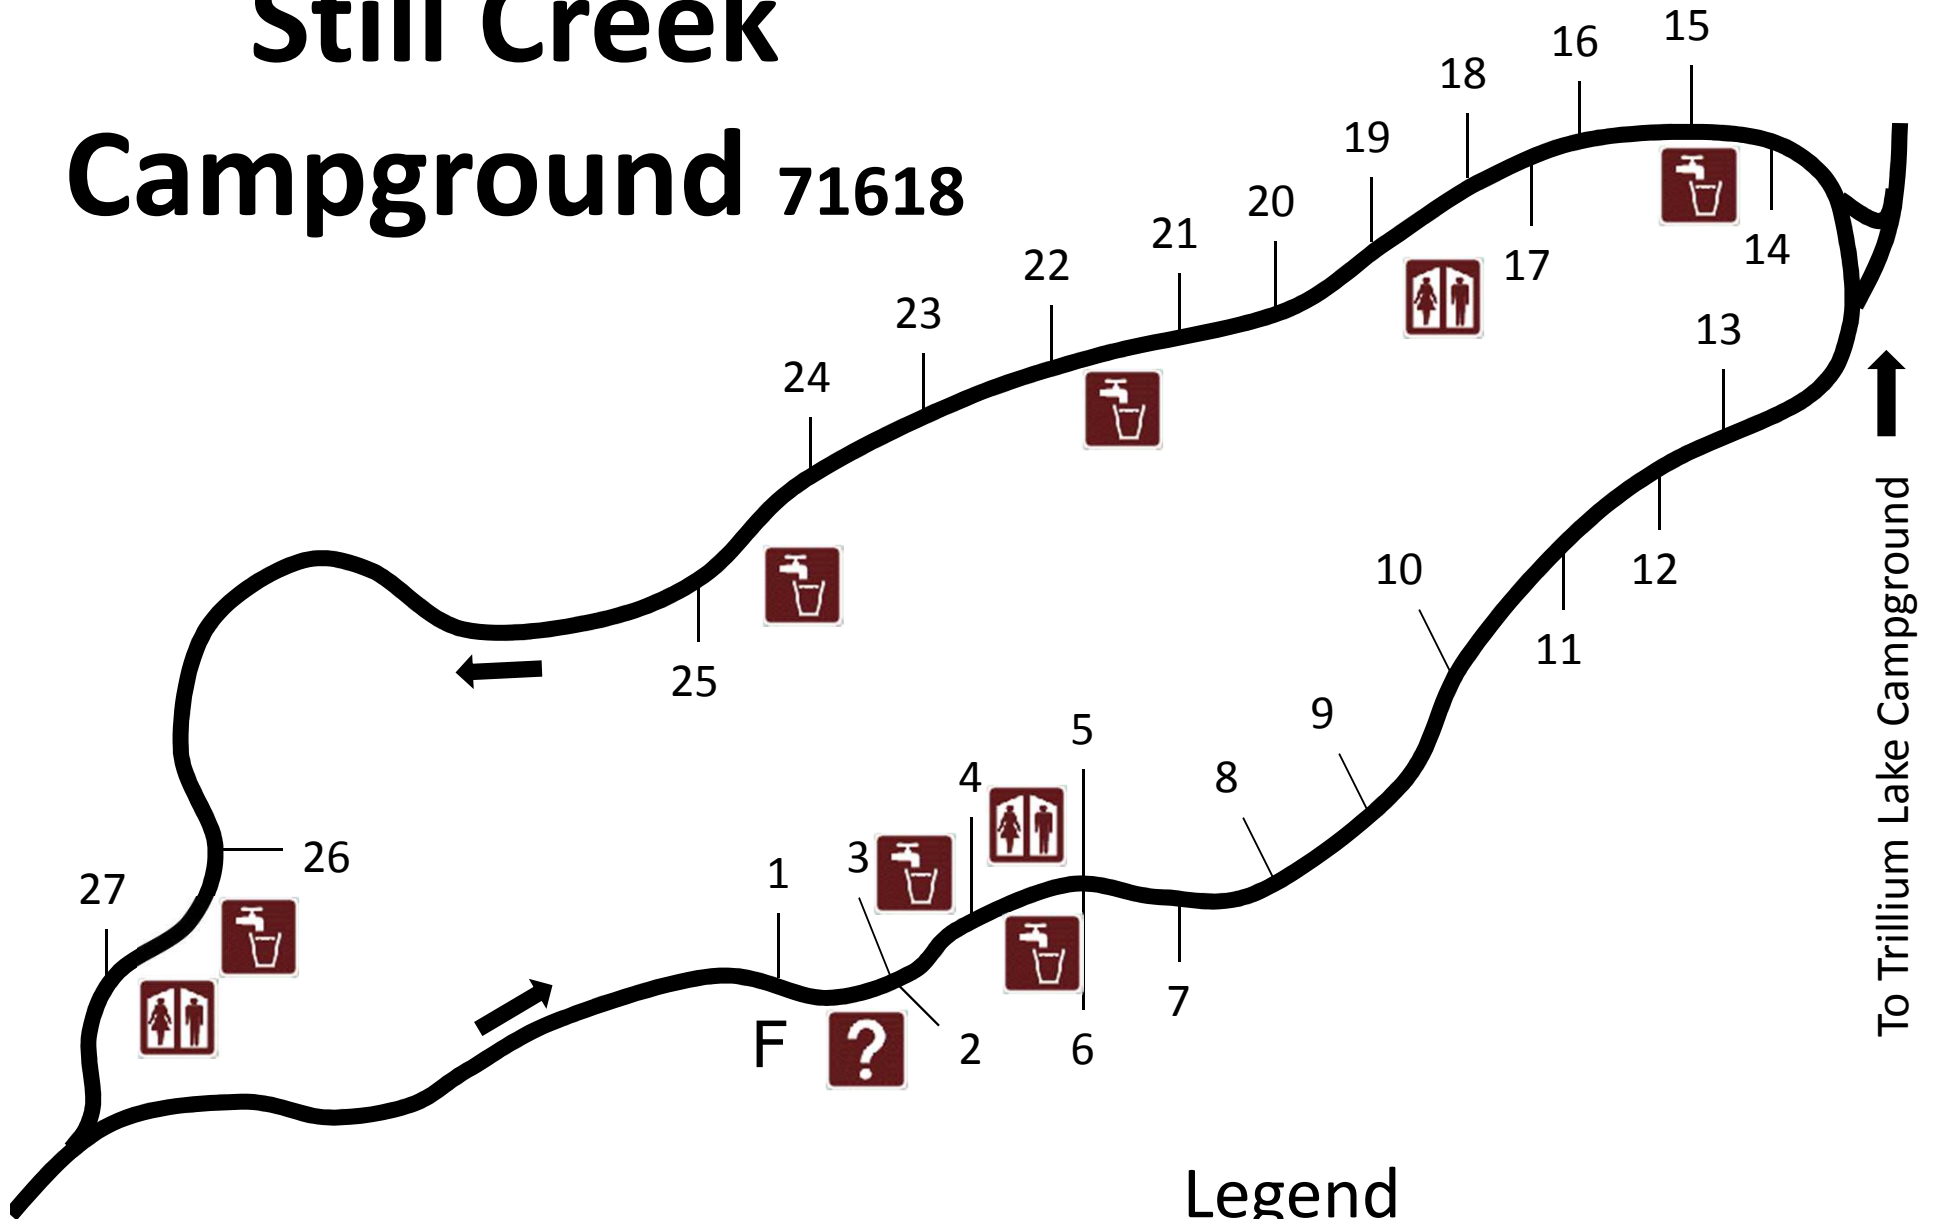

Still Creek Campground 71618

Legend

← To HWY 26

Restroom

Information

Water

F

Fee Station