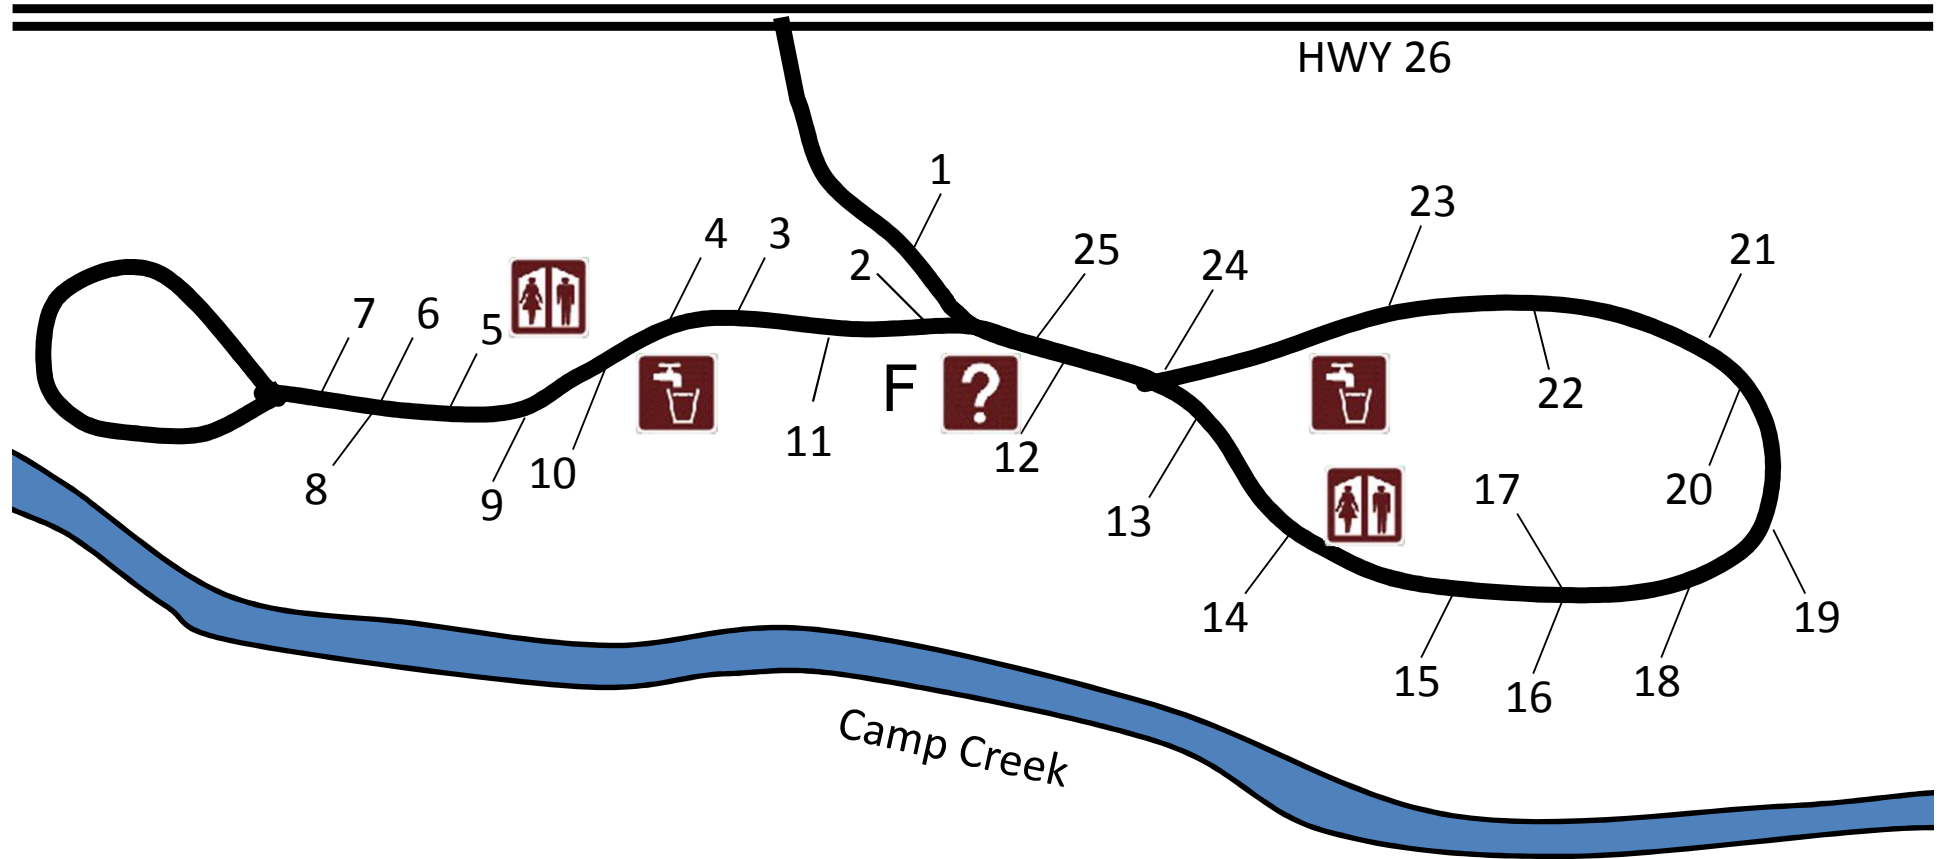

Camp Creek Campground-71620

Legend

Restroom

Water

F

Fee Station

Information