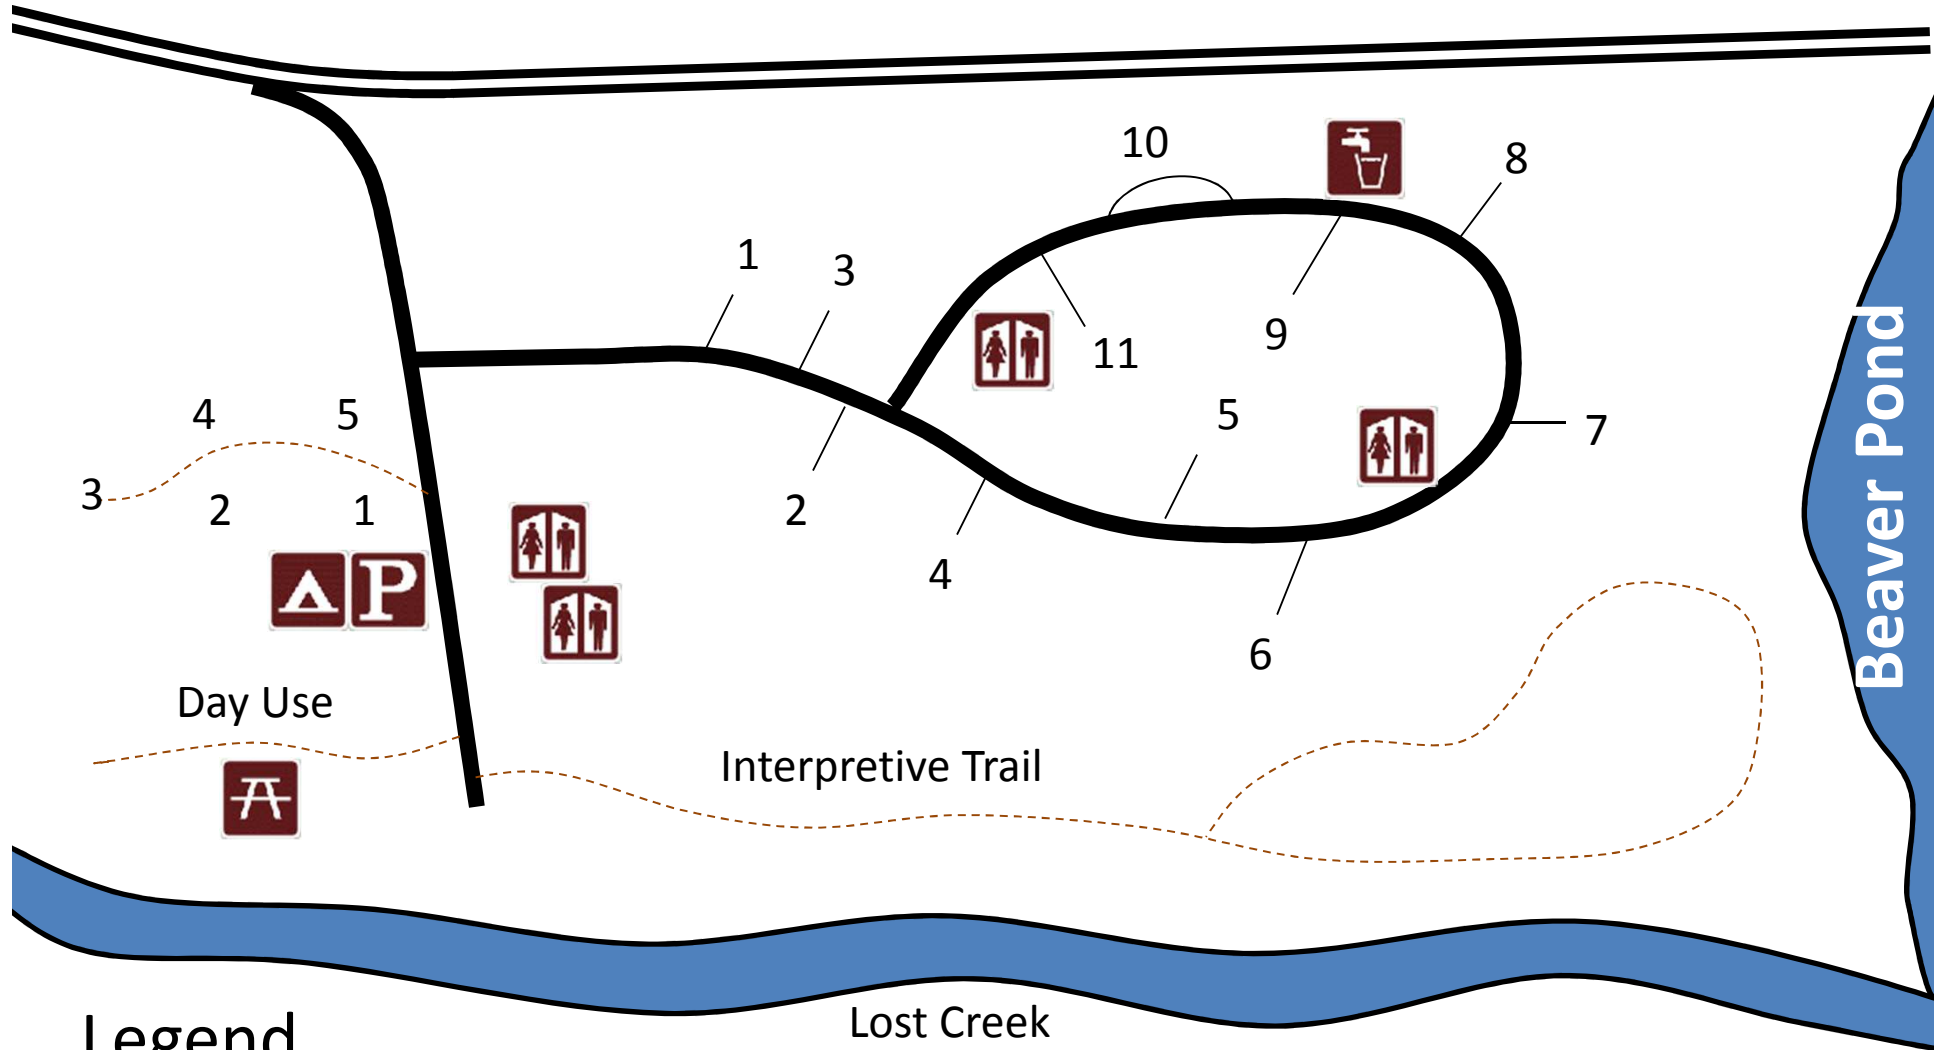

Lost Creek Campground 71621

Legend

Restroom

Picnic Area

Tent Site

Water

Parking

----- Trail