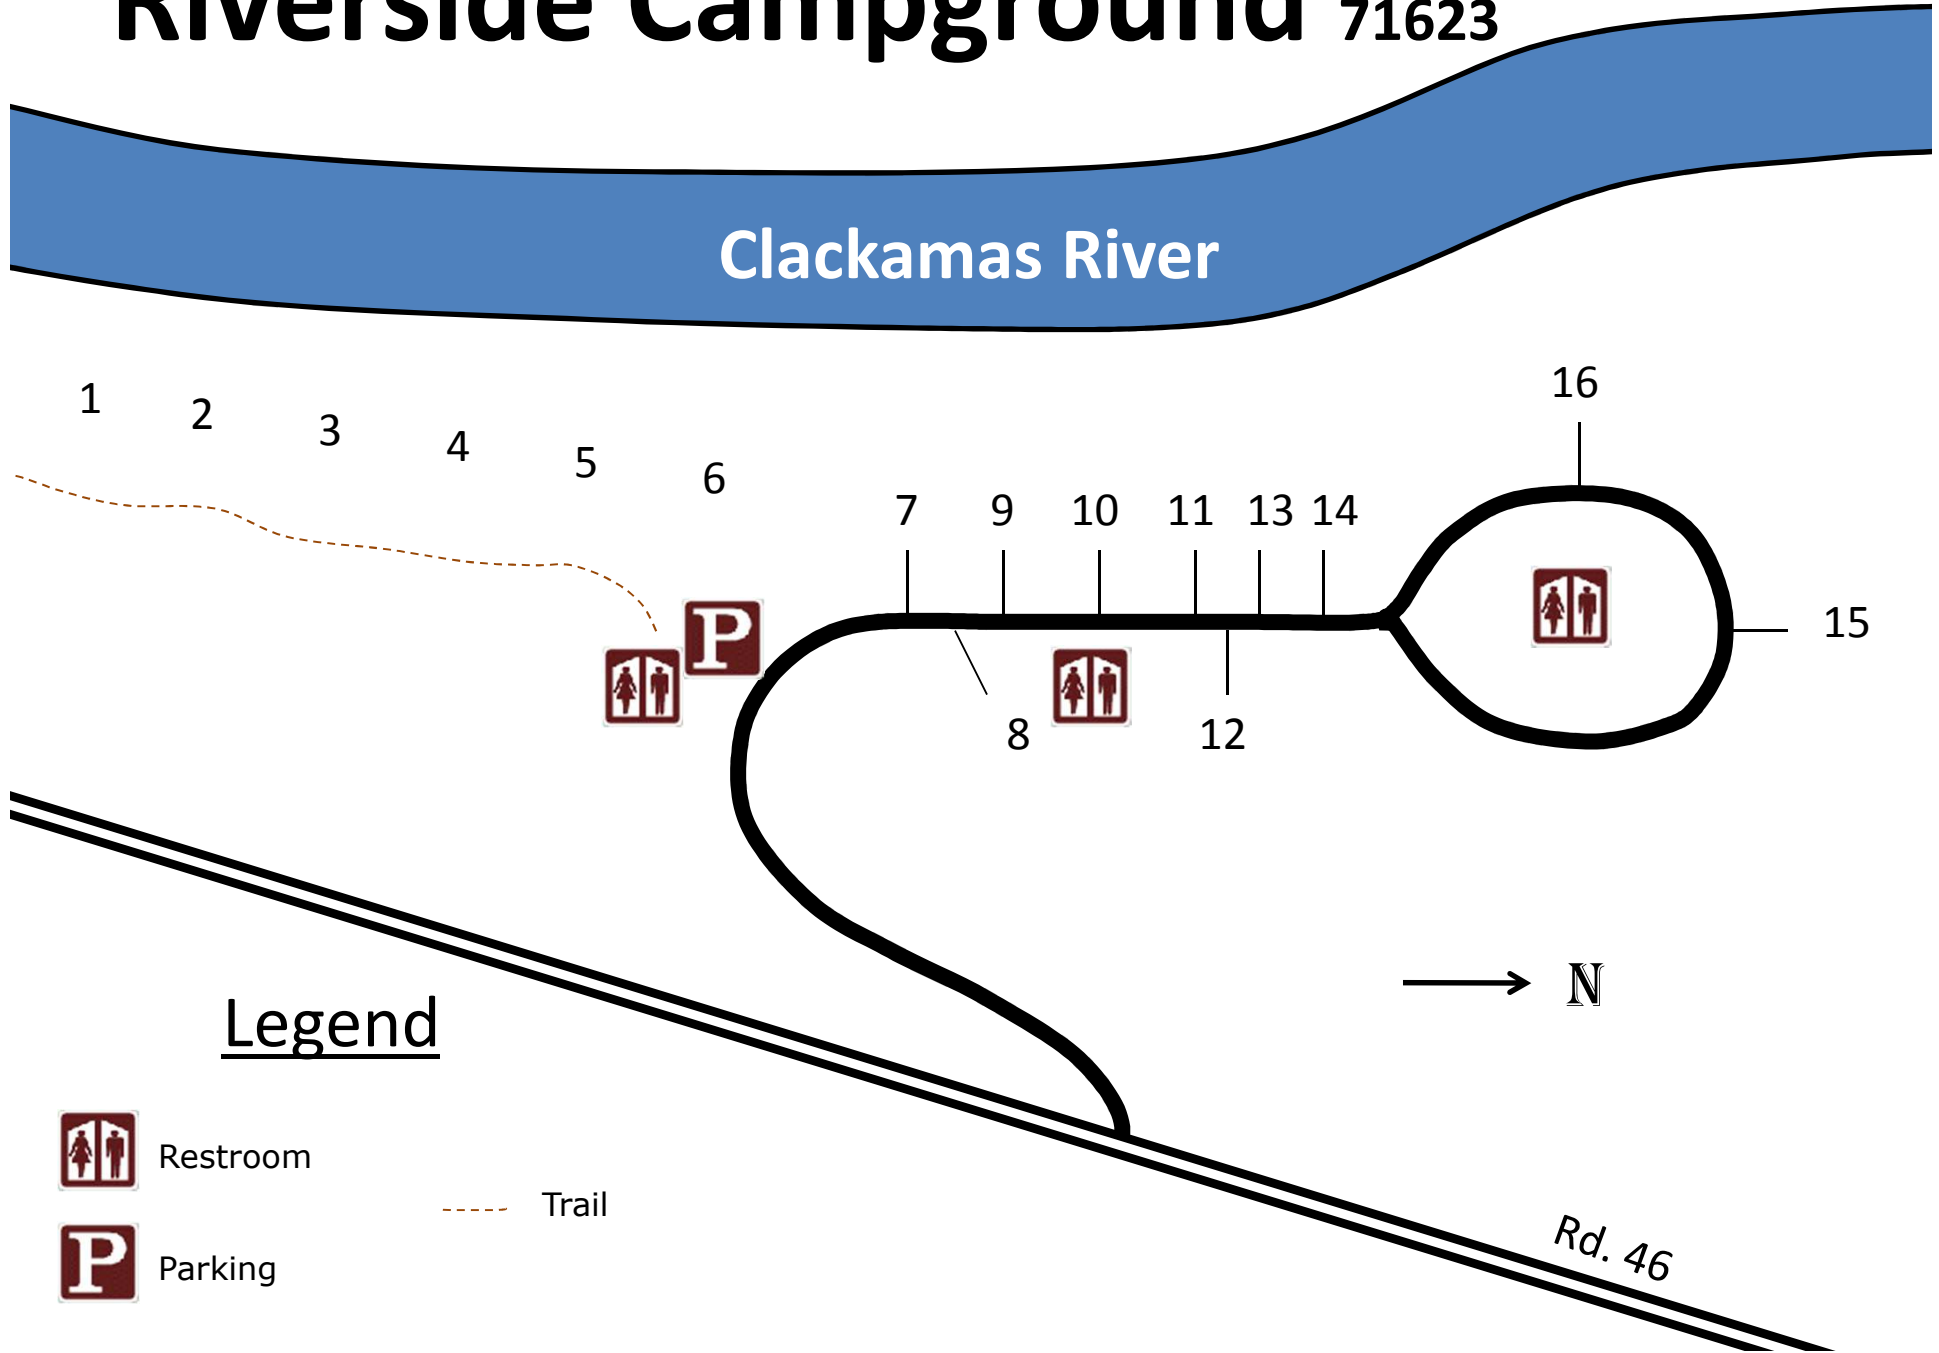

# Riverside Campground 71623

## Legend

Restroom

Parking

Trail

N

Rd. 46