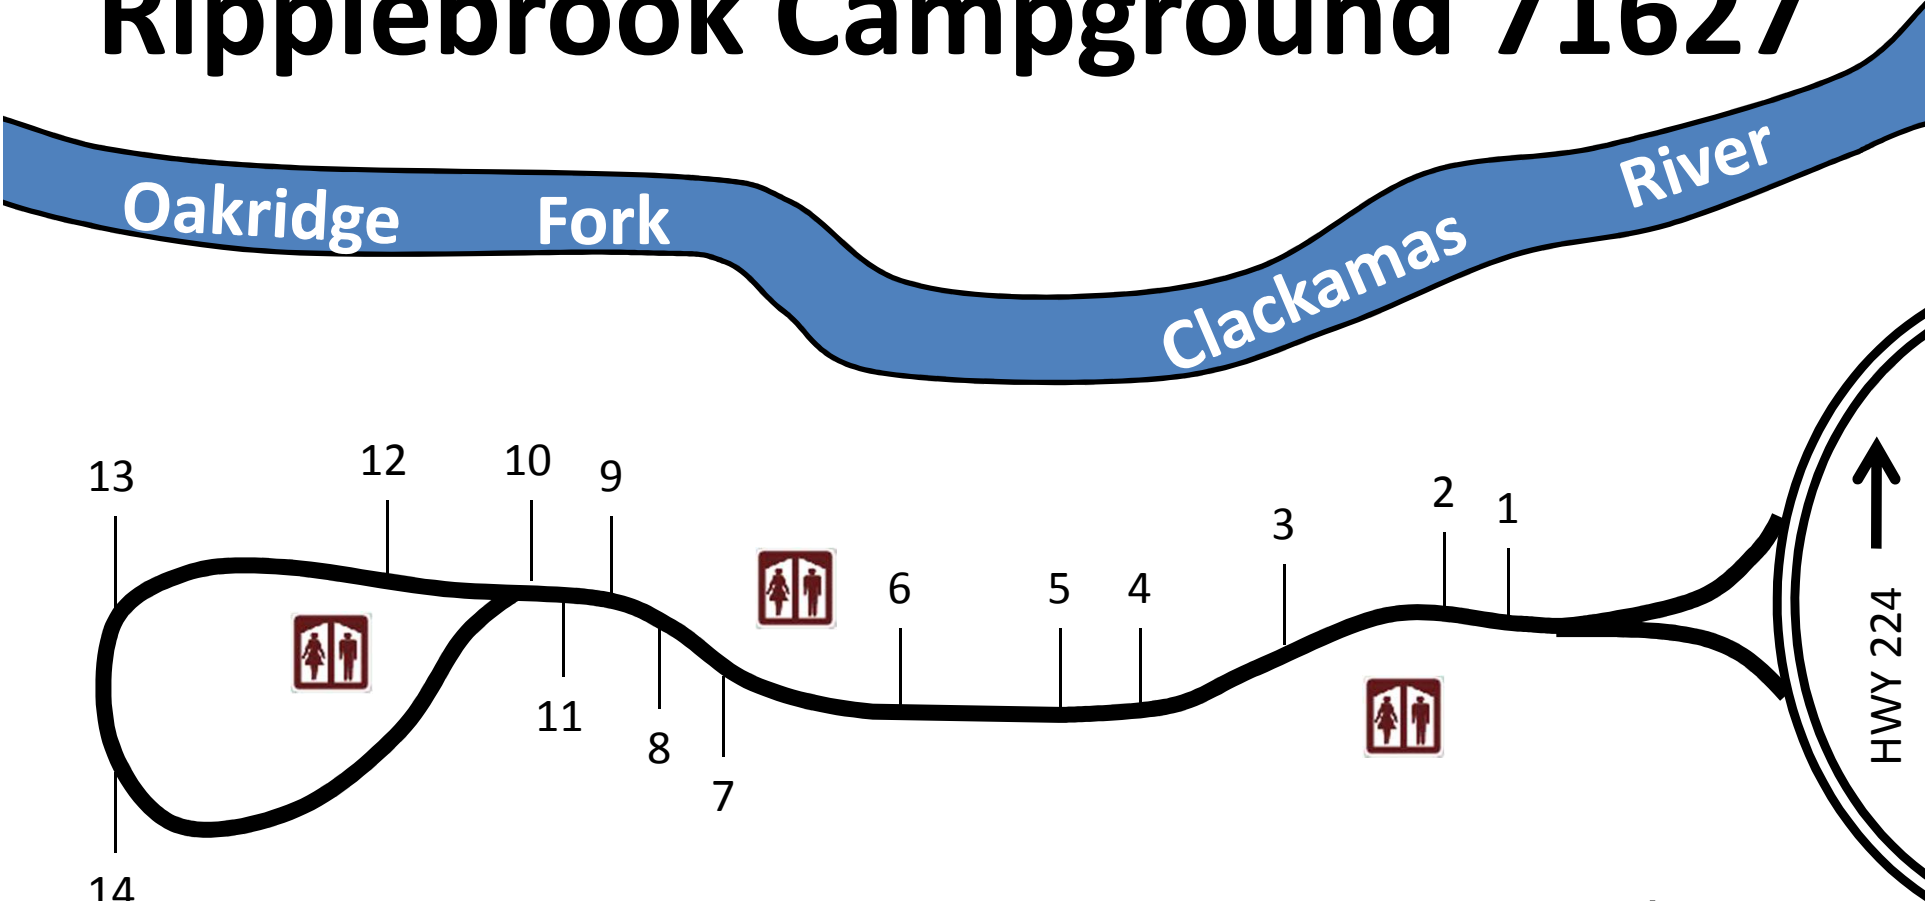

Ripplebrook Campground 71627

Legend

Restroom

N