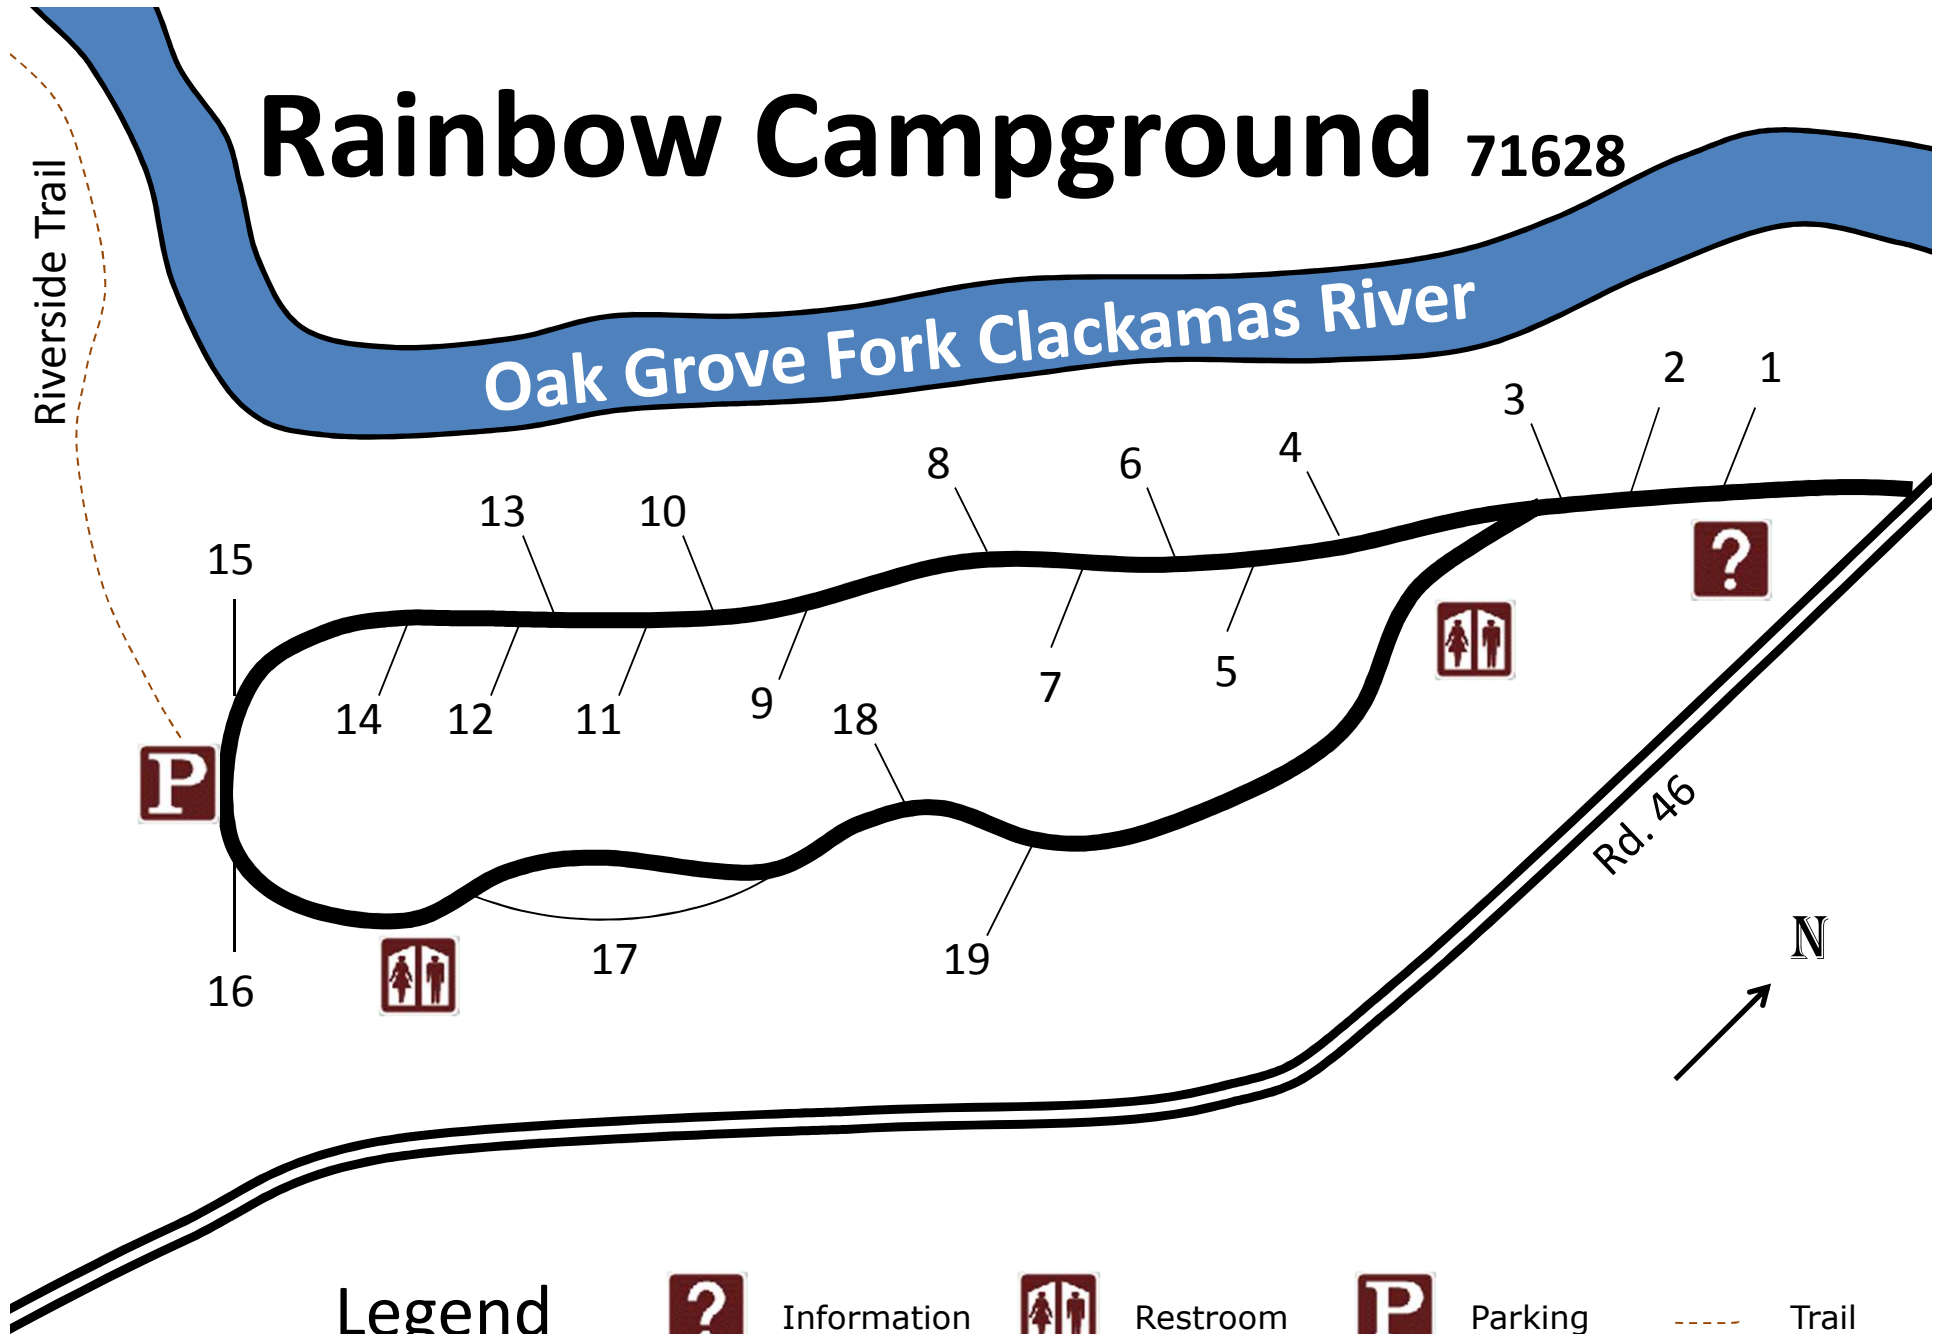

Rainbow Campground 71628

Legend

Information

Restroom

Parking

Trail