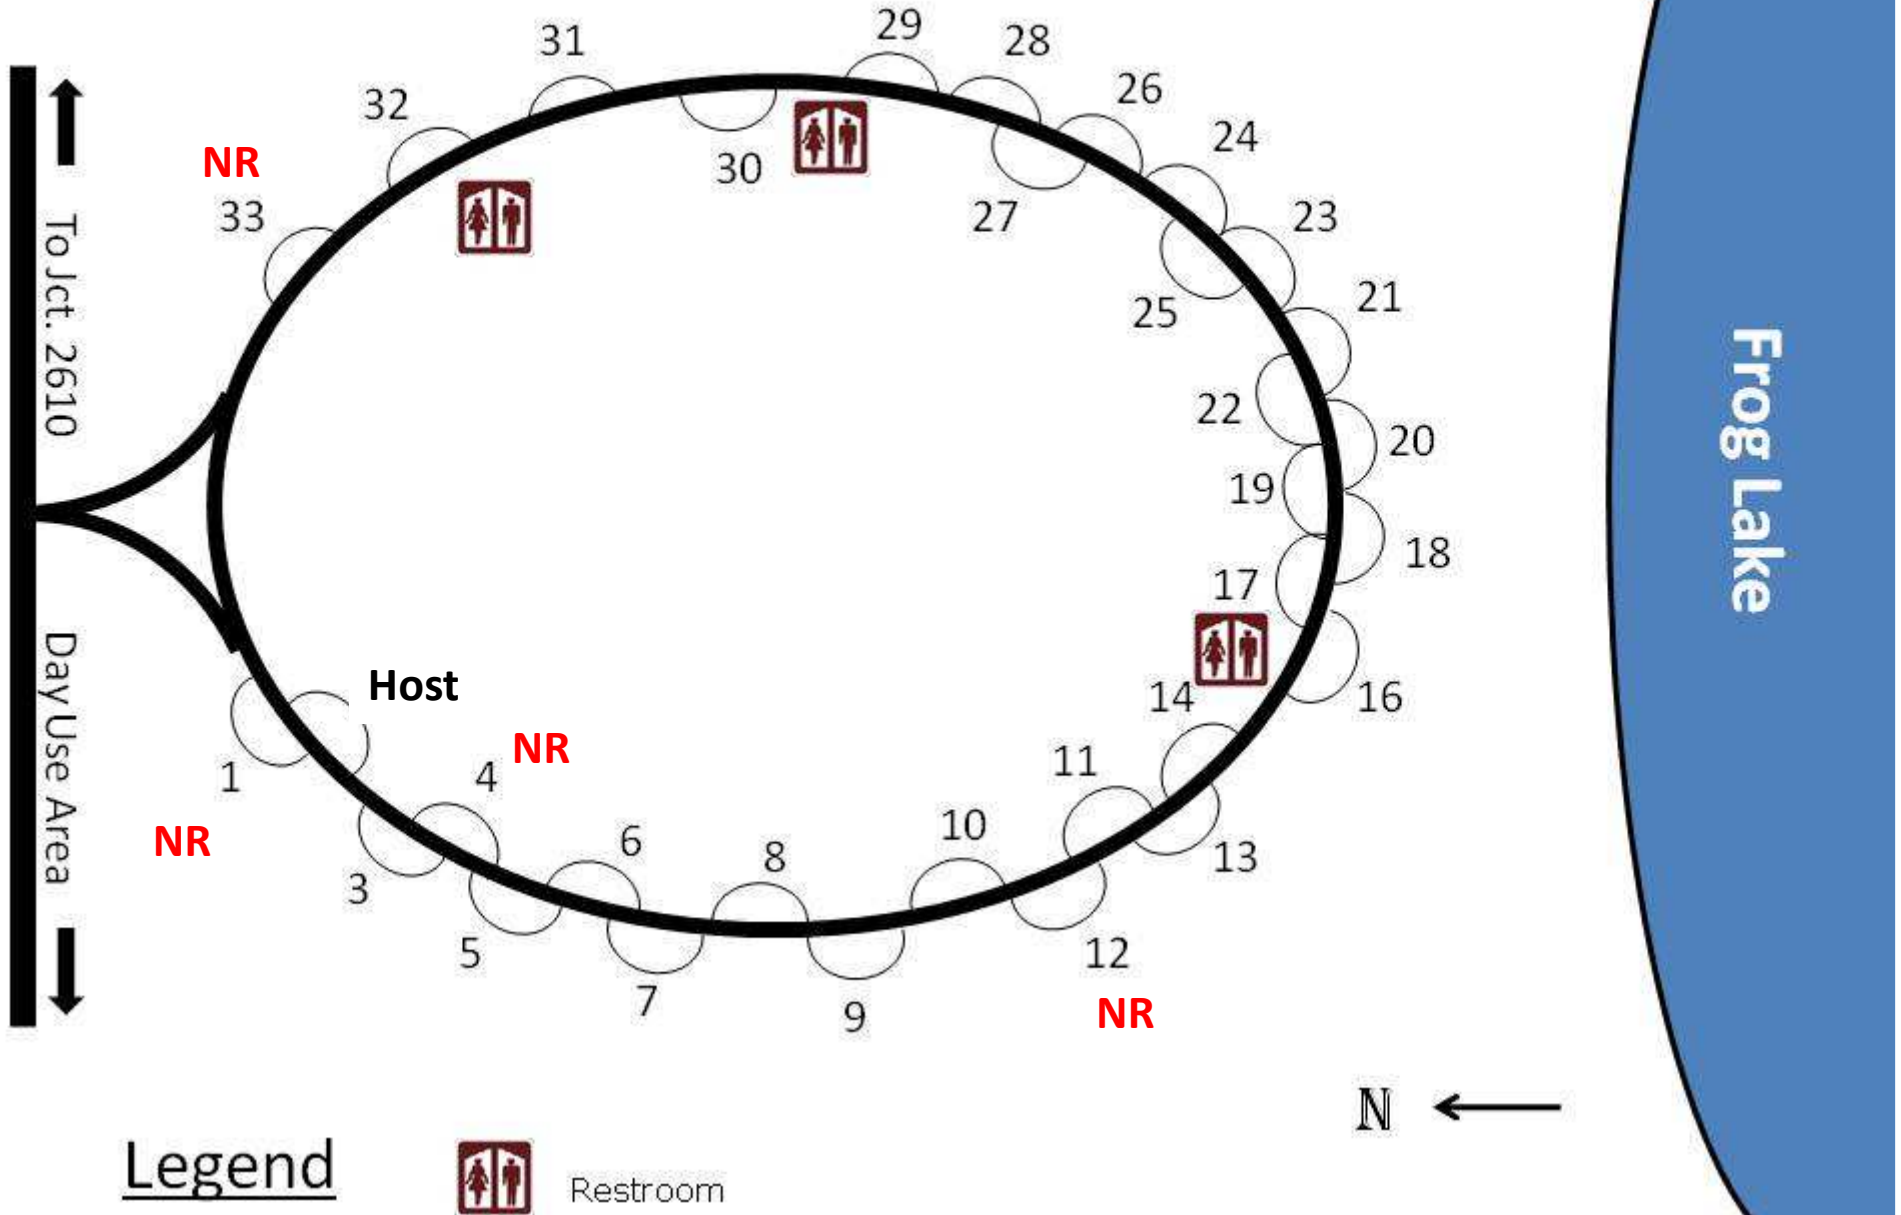

# Frog Lake Campground

Legend

 Restroom

N ←