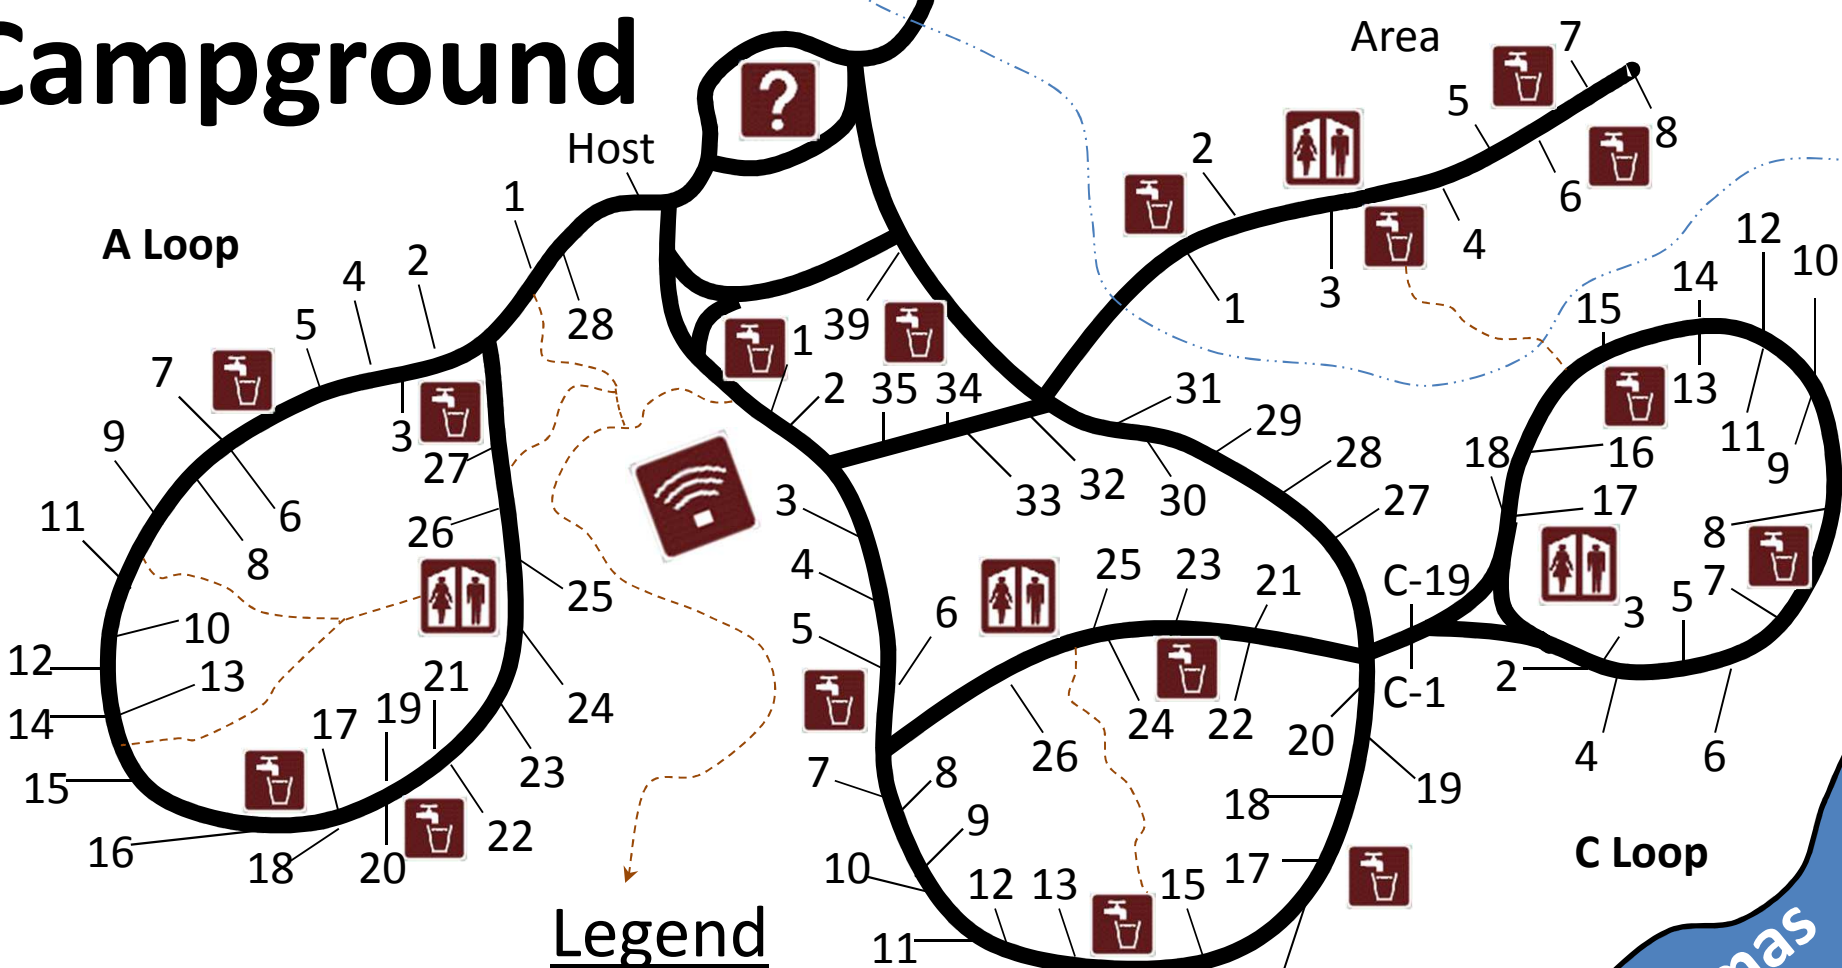

Indian Henry Campground

D Loop

Group/ Reservation Area

Legend

-  Amphitheater
-  Information

-  Parking
-  Water

 Trail

Clackamas River