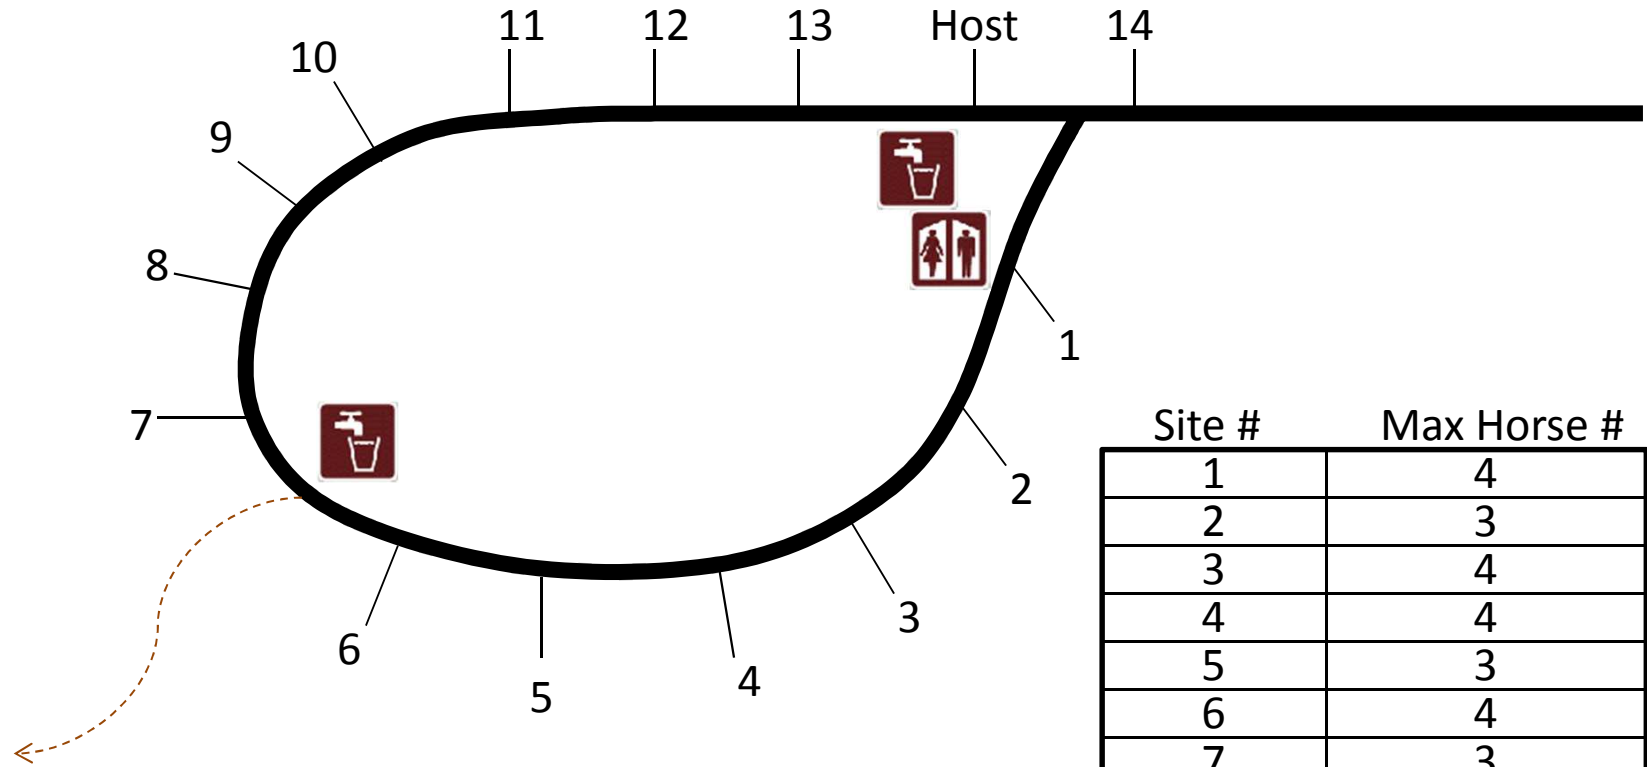

Joe Graham Horse Camp 71649

| Site # | Max Horse # |
|--------|-------------|
| 1 | 4 |
| 2 | 3 |
| 3 | 4 |
| 4 | 4 |
| 5 | 3 |
| 6 | 4 |
| 7 | 3 |
| 8 | 2 |
| 9 | 2 |
| 10 | 3 |
| 11 | 3 |
| 12 | 2 |
| 13 | 2 |
| 14 | 2 |

Legend

Restroom

Water

----- Trail