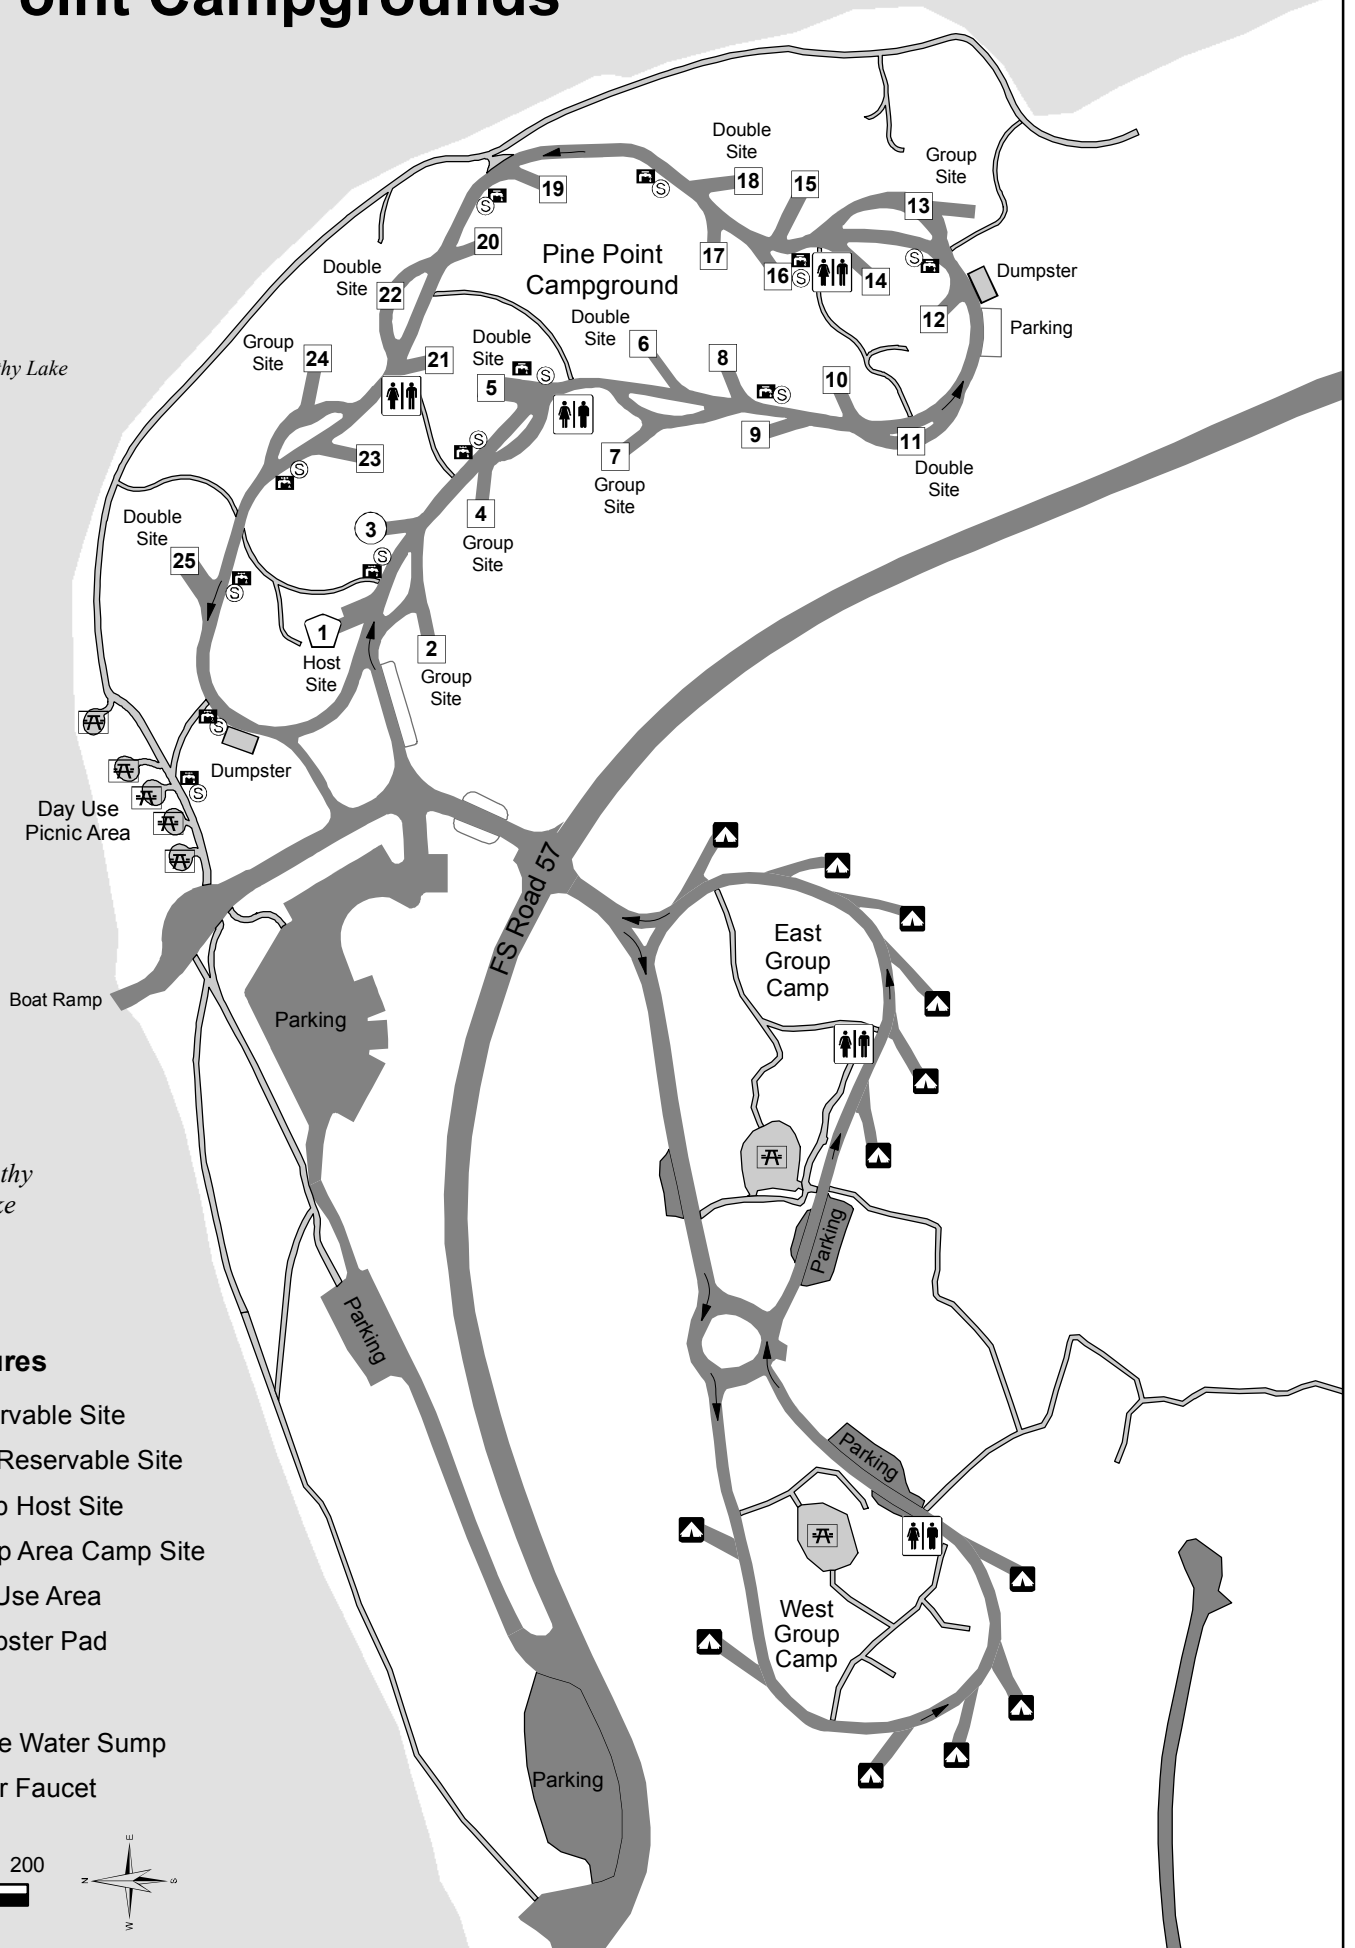

Pine Point Campgrounds

Timothy Lake

Map Features

-  Reservable Site
-  Non-Reservable Site
-  Camp Host Site
-  Group Area Camp Site
-  Day Use Area
-  Dumpster Pad
-  Toilet
-  Waste Water Sump
-  Water Faucet