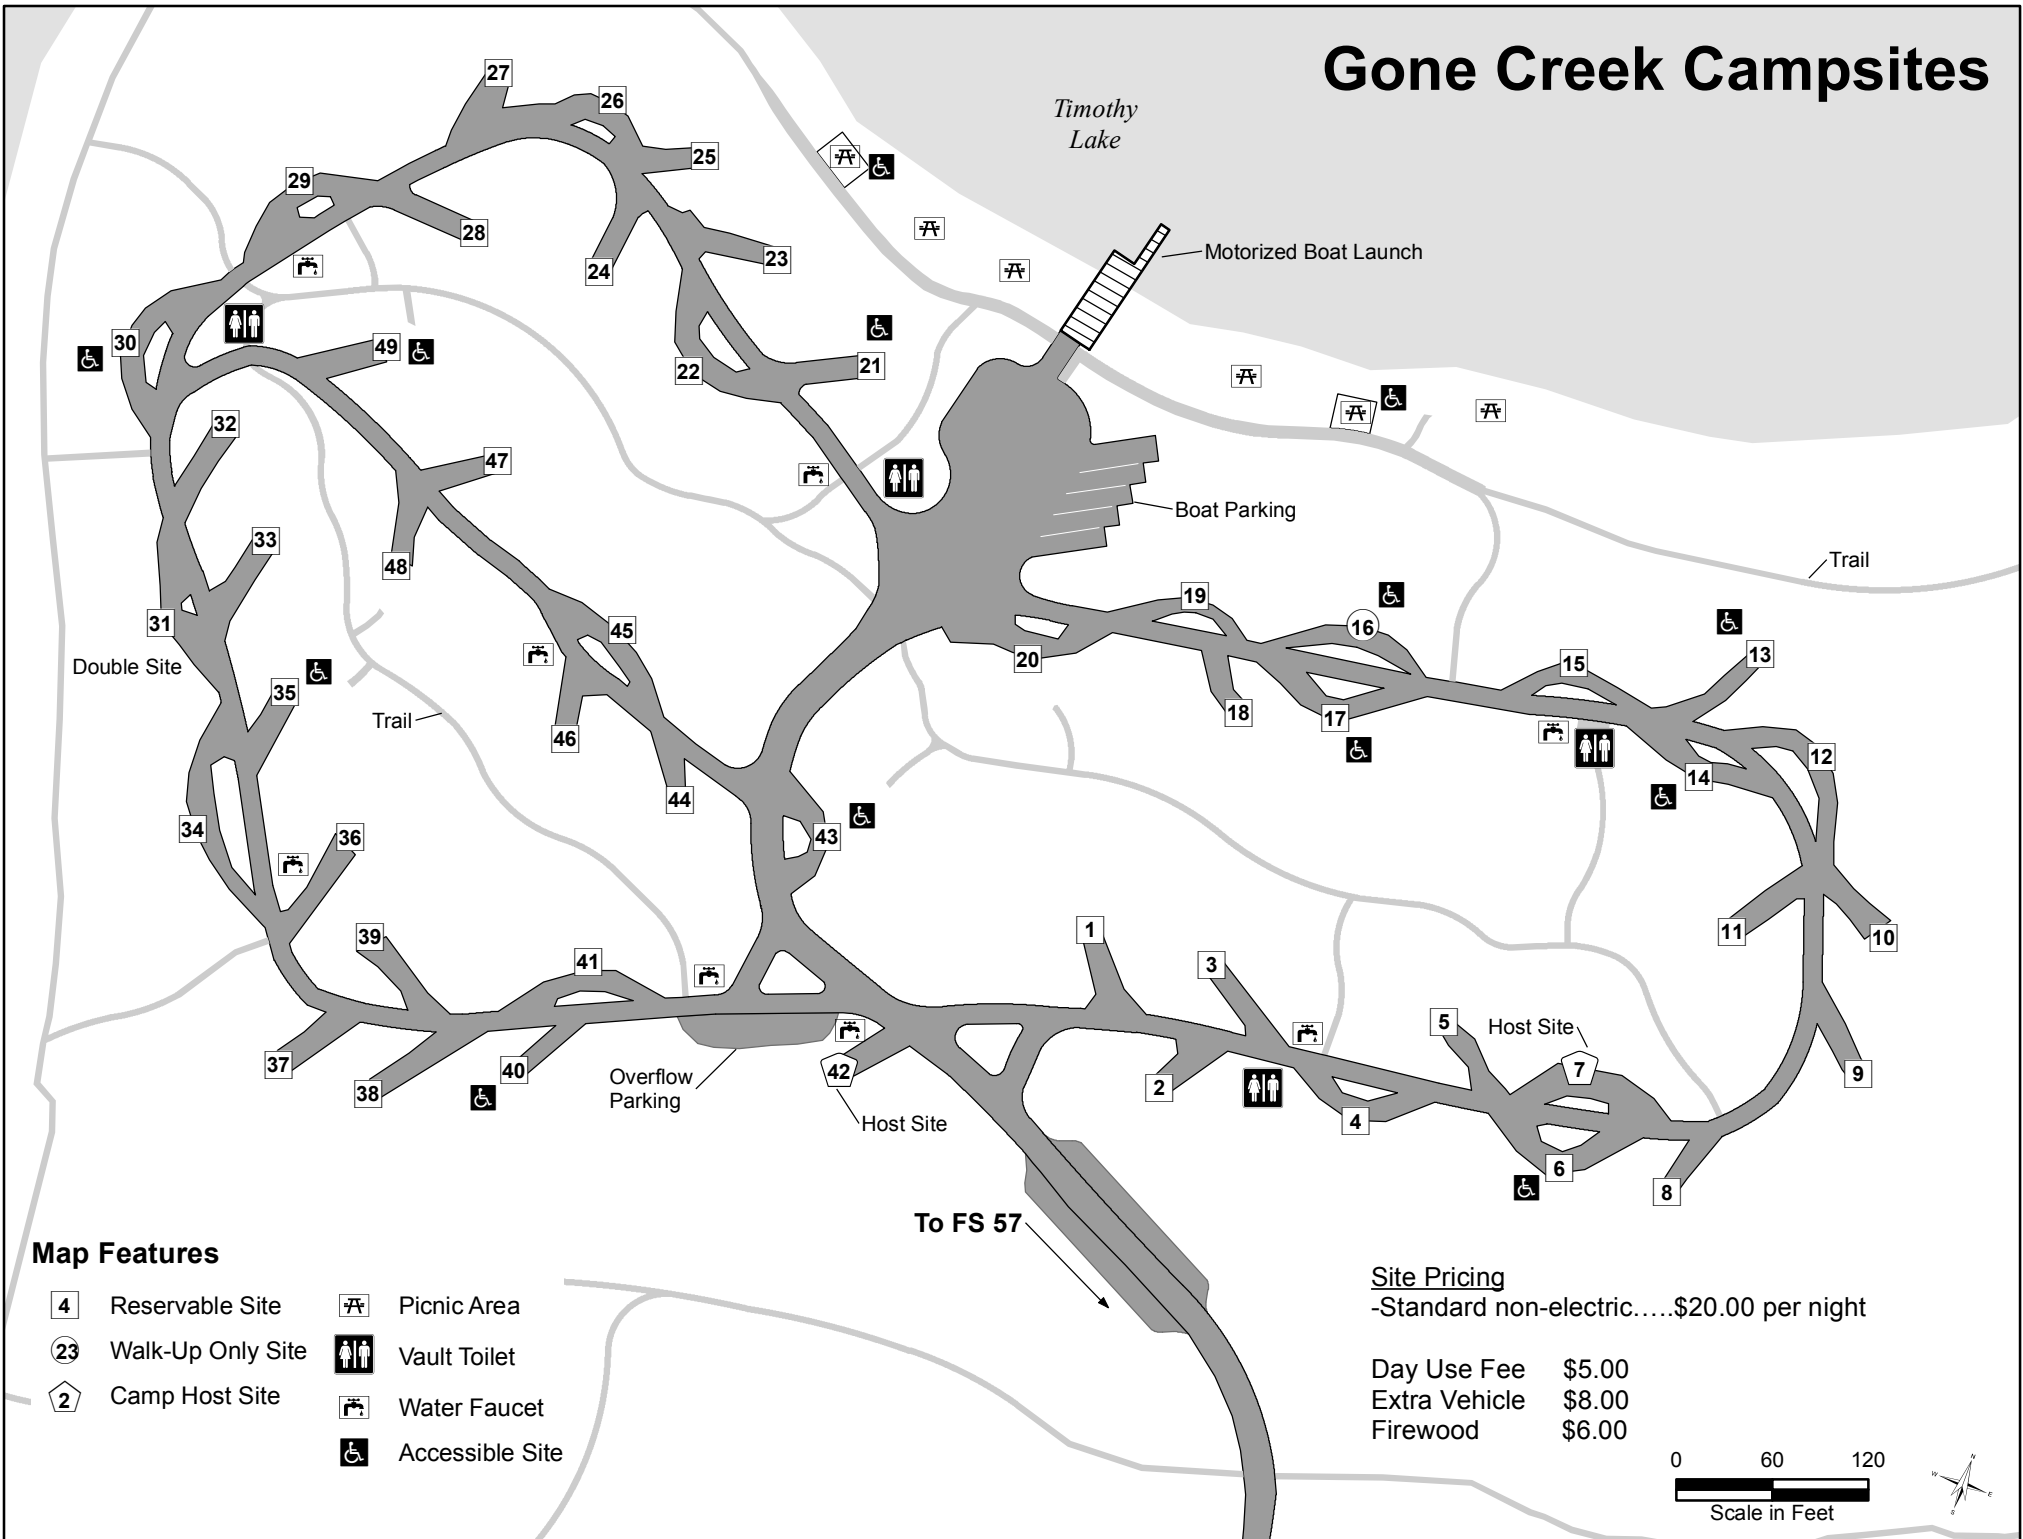

Gone Creek Campsites

Map Features

- 4 Reservable Site
- 23 Walk-Up Only Site
- 2 Camp Host Site
-  Picnic Area
-  Vault Toilet
-  Water Faucet
-  Accessible Site

Site Pricing

-Standard non-electric....\$20.00 per night

Day Use Fee \$5.00
 Extra Vehicle \$8.00
 Firewood \$6.00

0 60 120