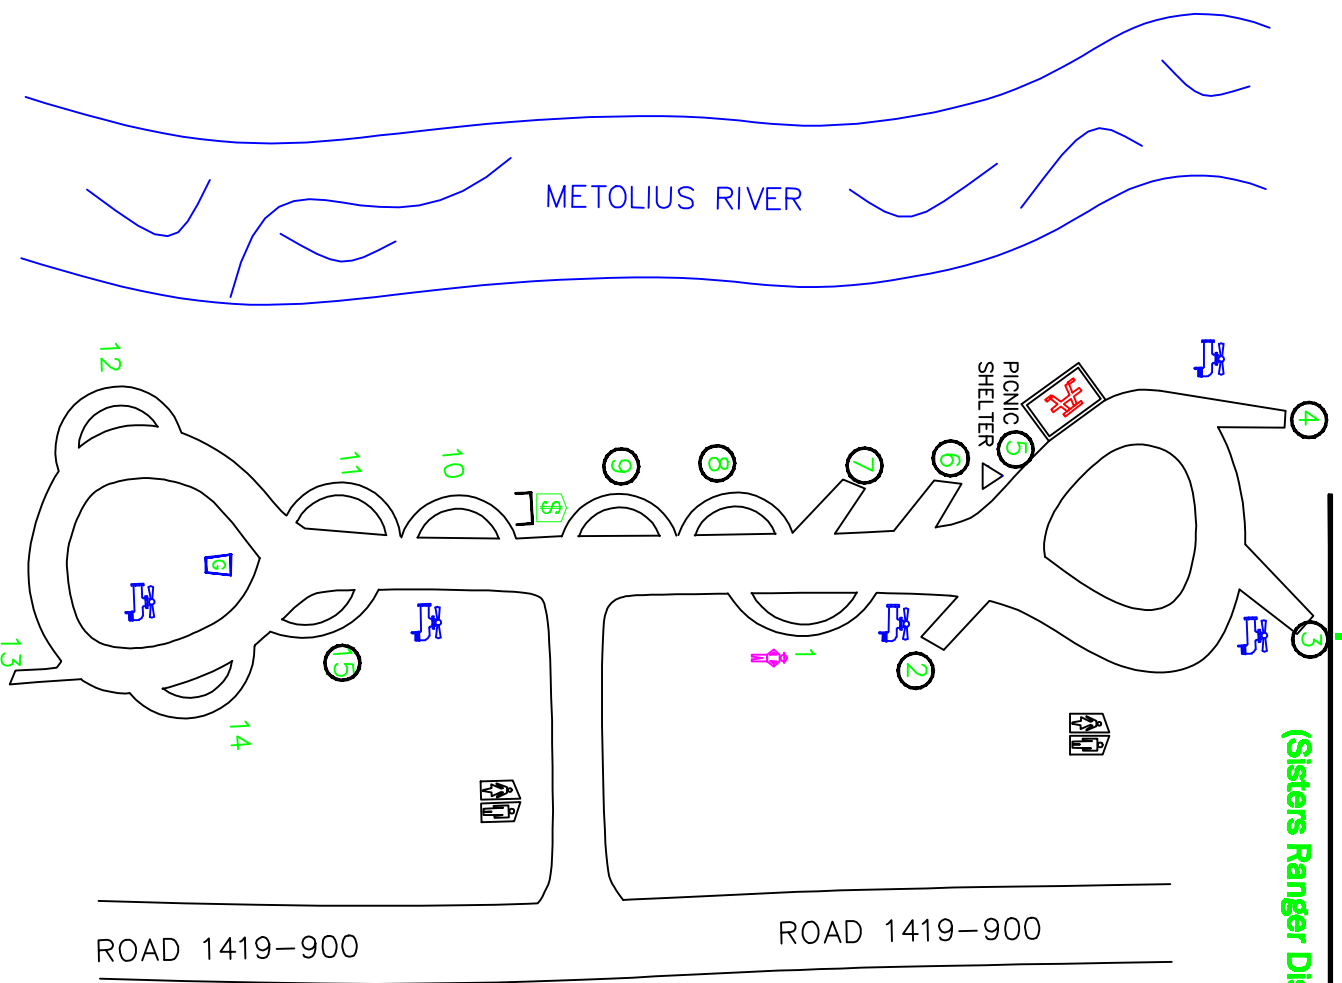

Camp Sherman Campground

(Sisters Ranger District)

Not to Scale

**Deschutes
National Forest**
(State of Oregon)
(11-2009)

LEGEND

- | | | | |
|--|----------------|--|---------------------|
| | Garbage | | Wheelchair Access |
| | Host Site | | Nonreservation Site |
| | Pay Station | | Reservation Site |
| | Drinking Water | | Picnic Area |
| | Toilet | | Bulletin Board |