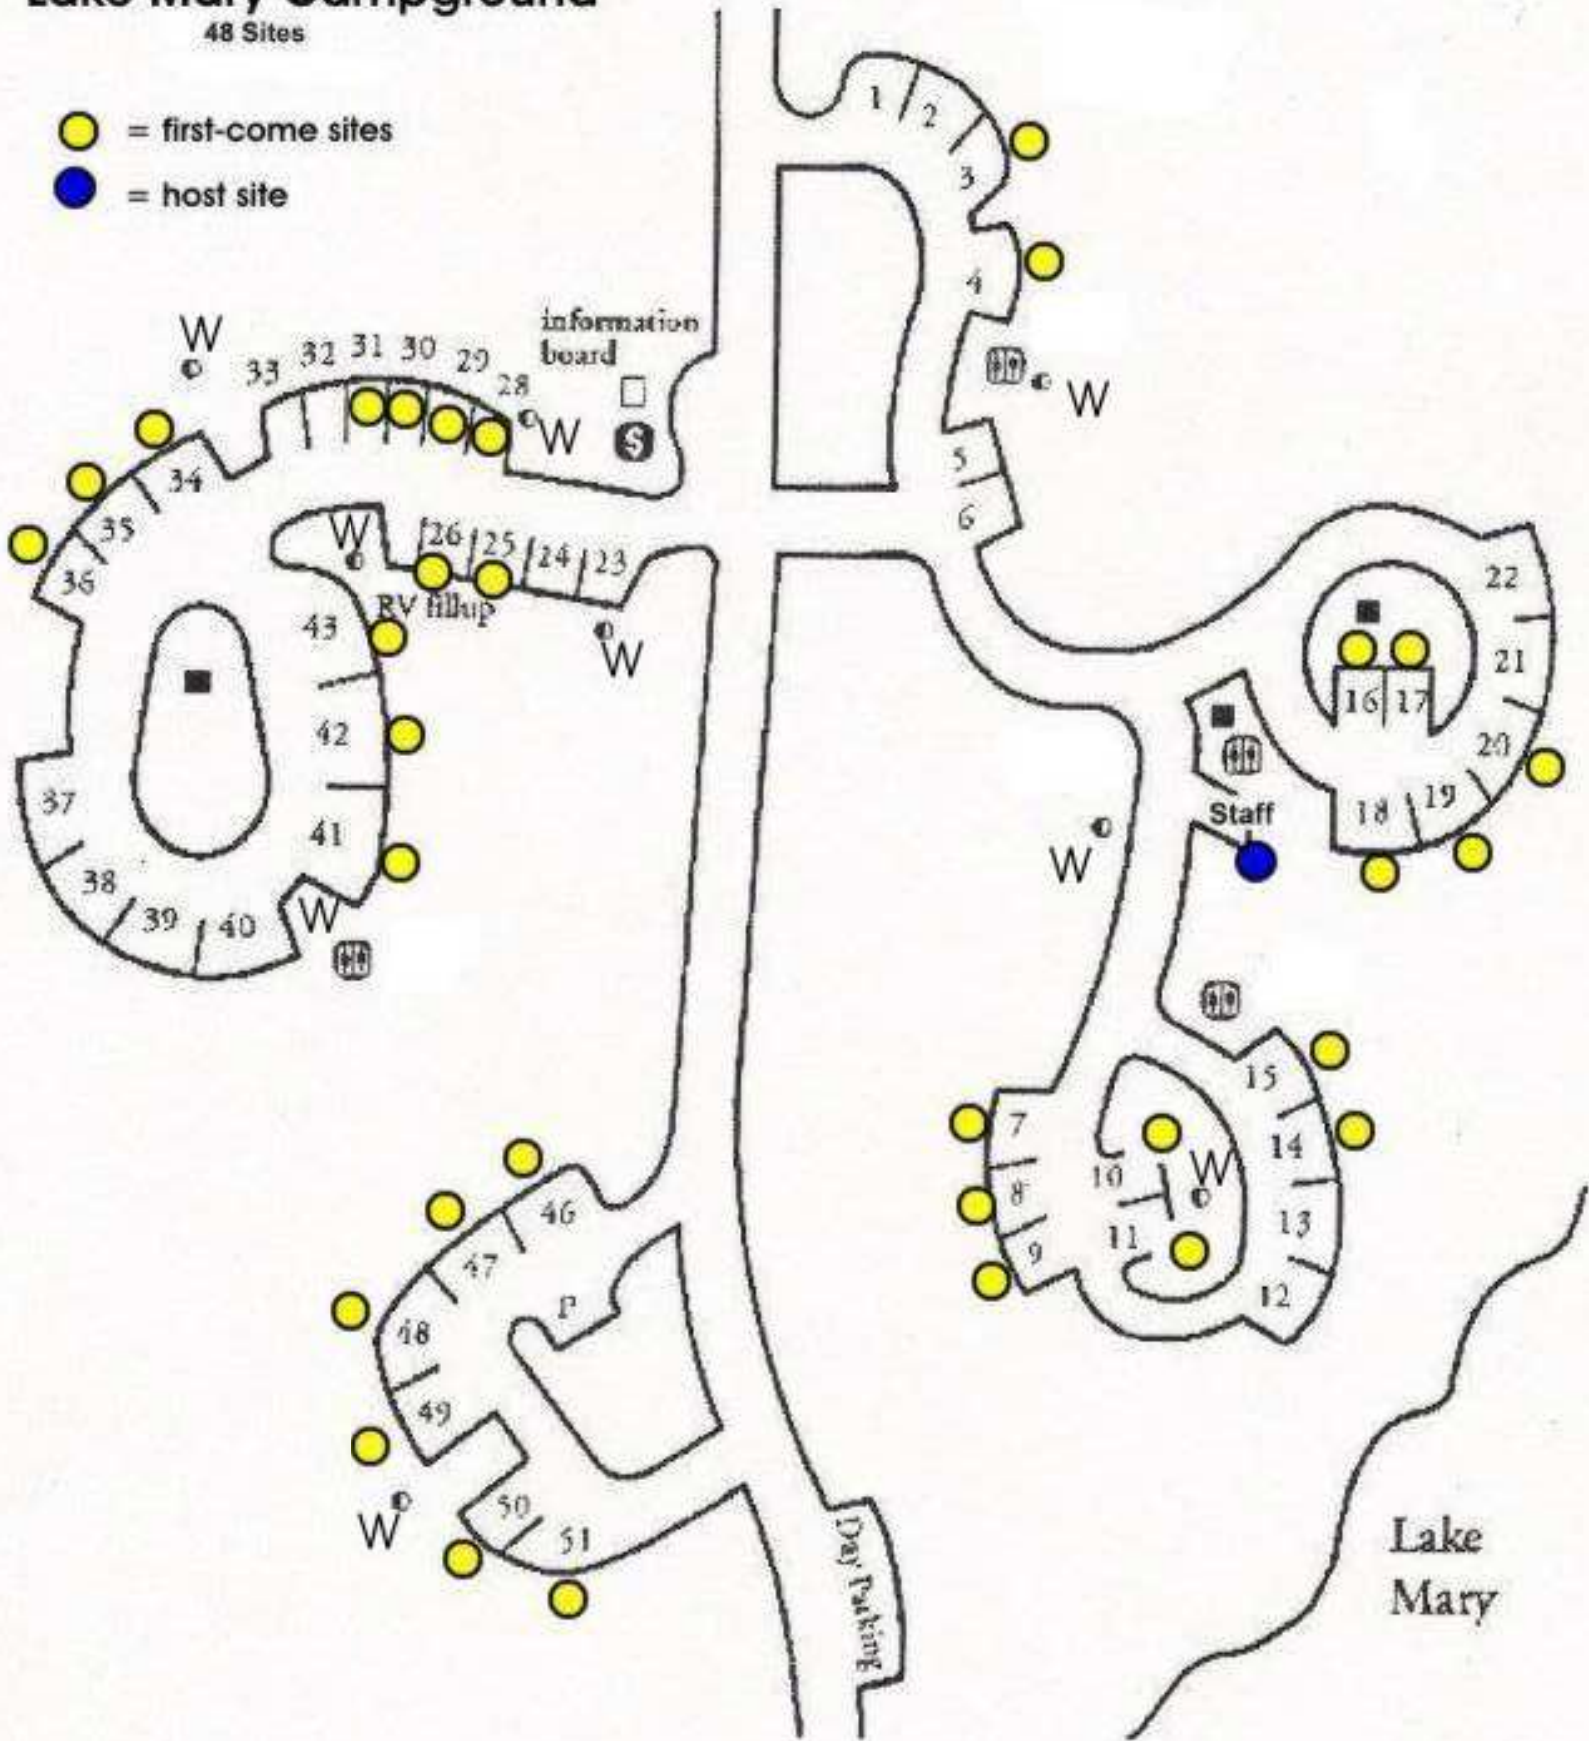

Lake Mary Campground

48 Sites

● = first-come sites

● = host site

W = Water