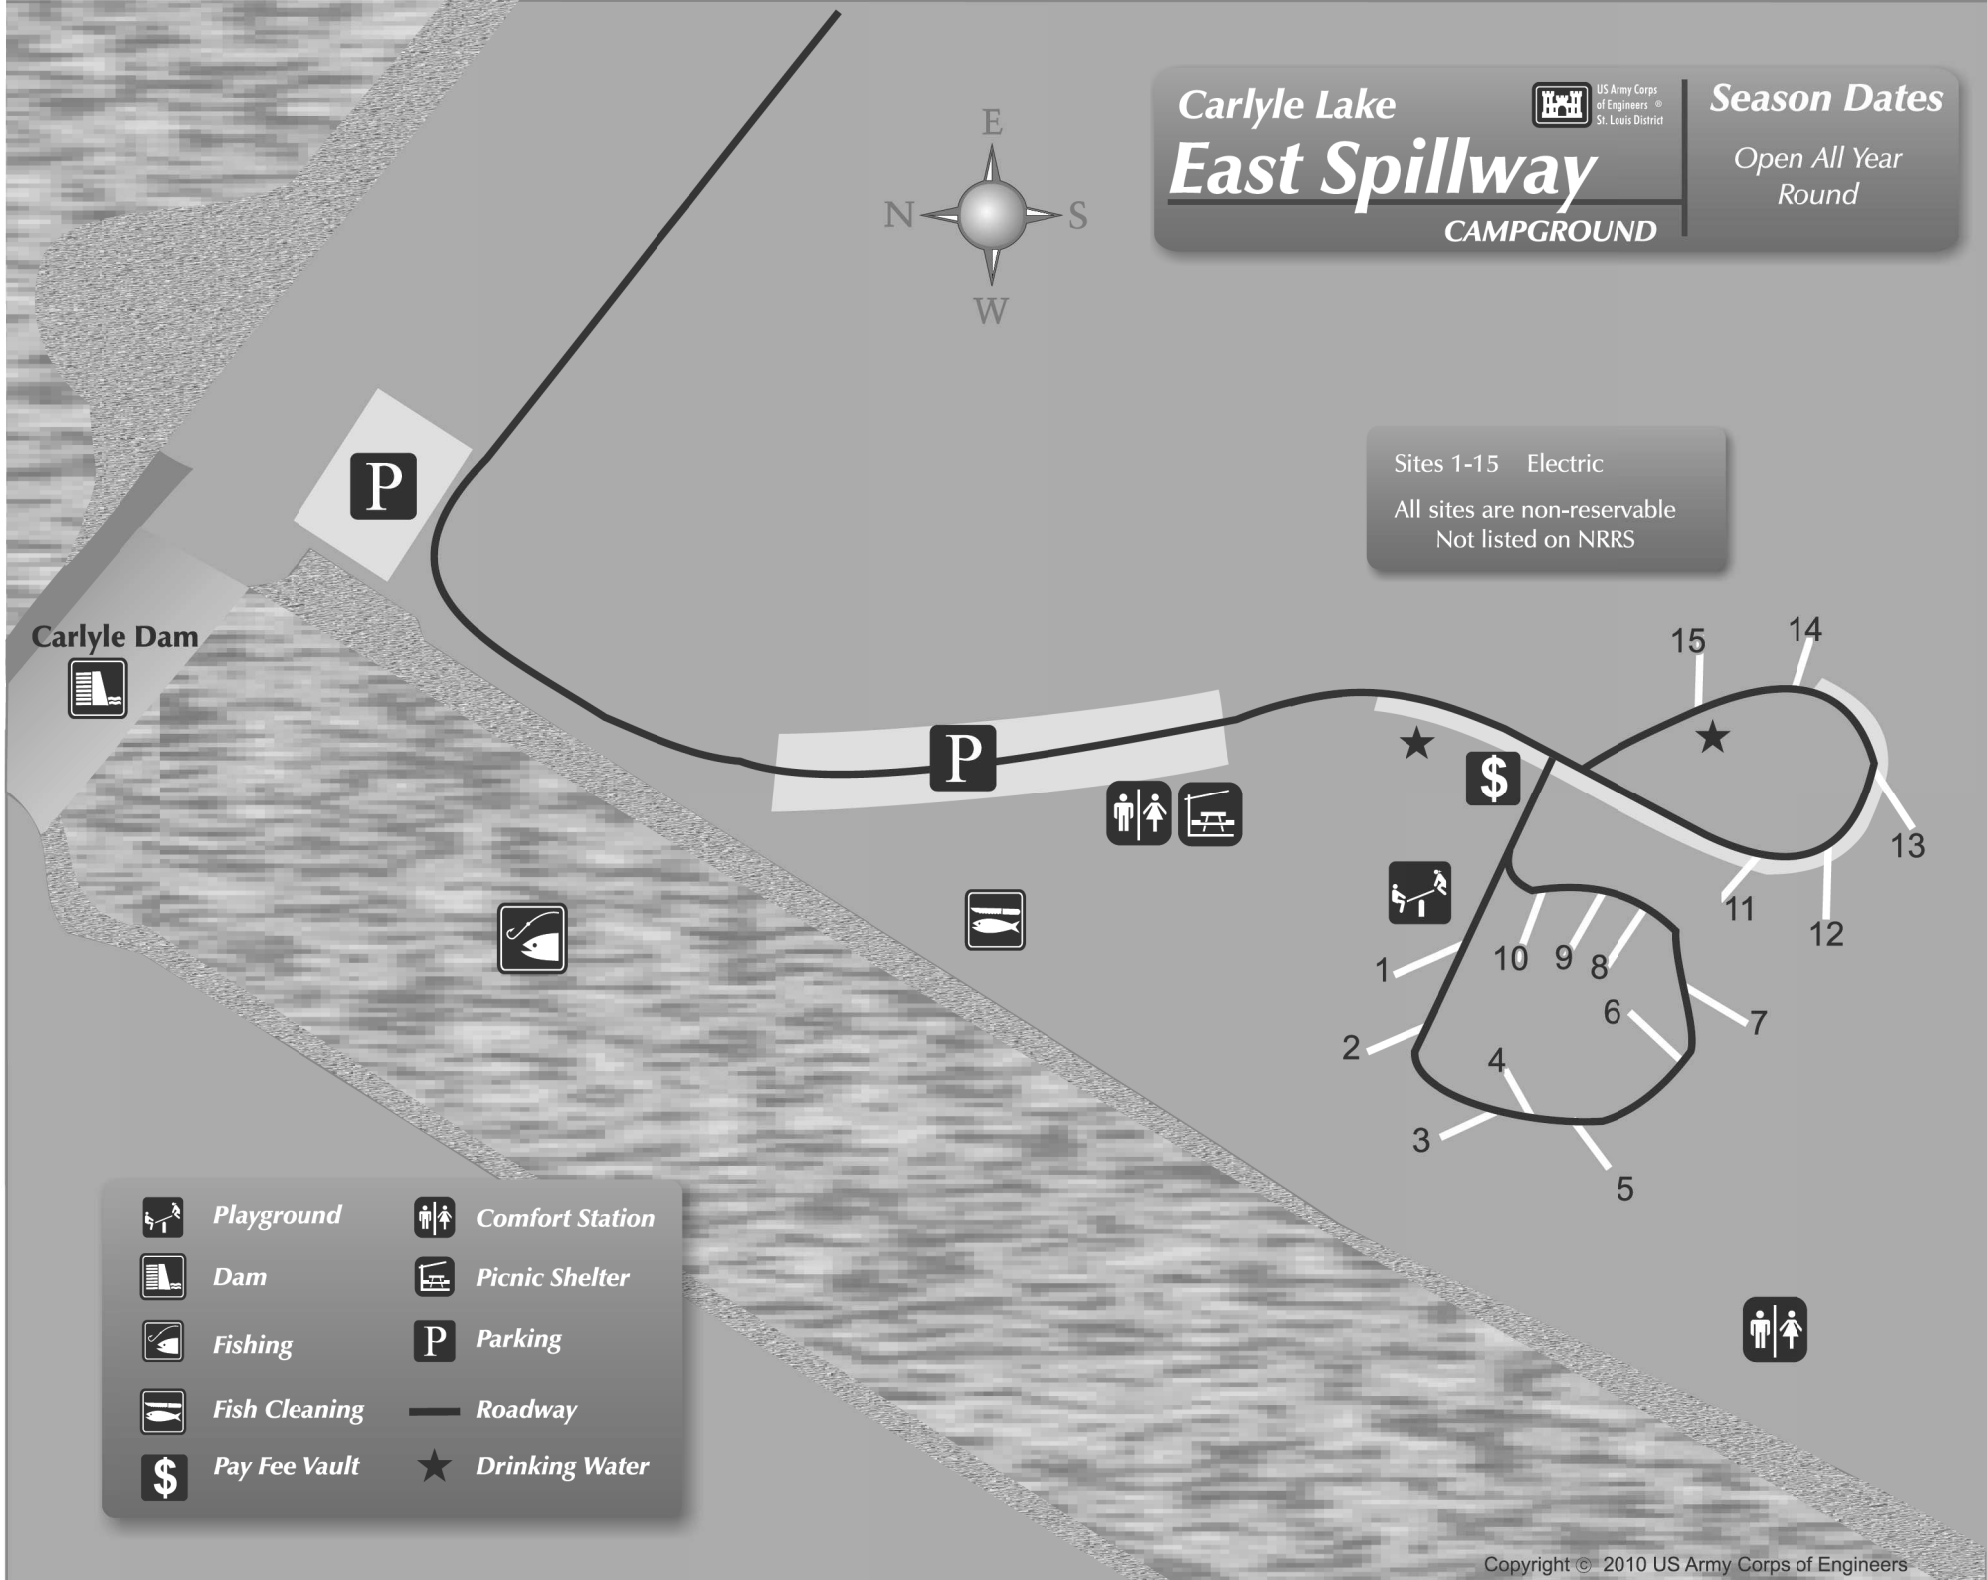

Carlyle Lake
East Spillway
 CAMPGROUND

US Army Corps
 of Engineers
 St. Louis District

Season Dates

Open All Year
 Round

Sites 1-15 Electric
 All sites are non-reservable
 Not listed on NRRS

- Playground
- Dam
- Fishing
- Fish Cleaning
- Pay Fee Vault
- Comfort Station
- Picnic Shelter
- Parking
- Roadway
- Drinking Water