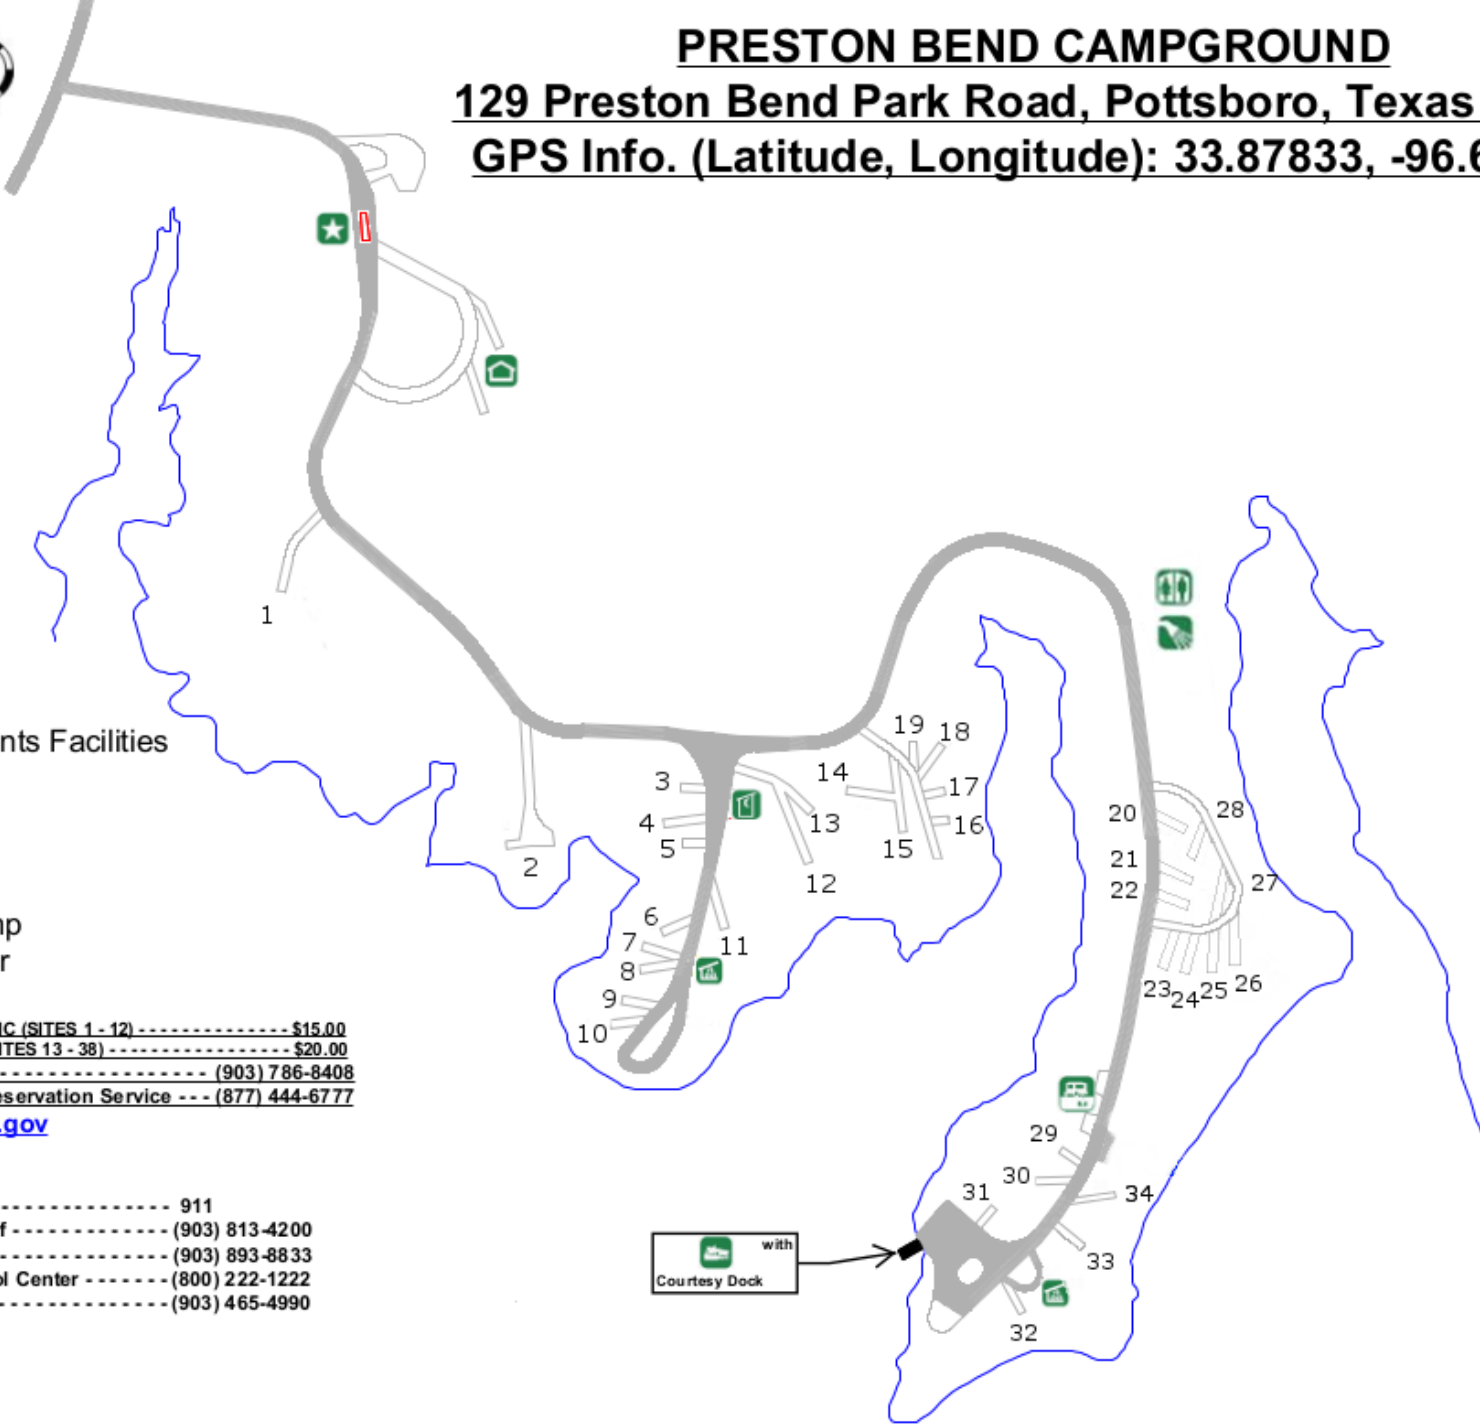

US Army Corps of Engineers.

PRESTON BEND CAMPGROUND

129 Preston Bend Park Road, Pottsboro, Texas 75076

GPS Info. (Latitude, Longitude): 33.87833, -96.64722

- Gate House
- Gate Attendants Facilities
- Boat Ramp
- Rest Rooms
- Showers
- Pit Toilets
- Sanitary Dump
- Group Shelter

TENT ONLY NONELECTRIC (SITES 1 - 12) ----- \$15.00
STANDARD ELECTRIC (SITES 13 - 38) ----- \$20.00
 Gate House ----- (903) 786-8408
 National Recreation Reservation Service --- (877) 444-6777
 or www.recreation.gov

with Courtesy Dock