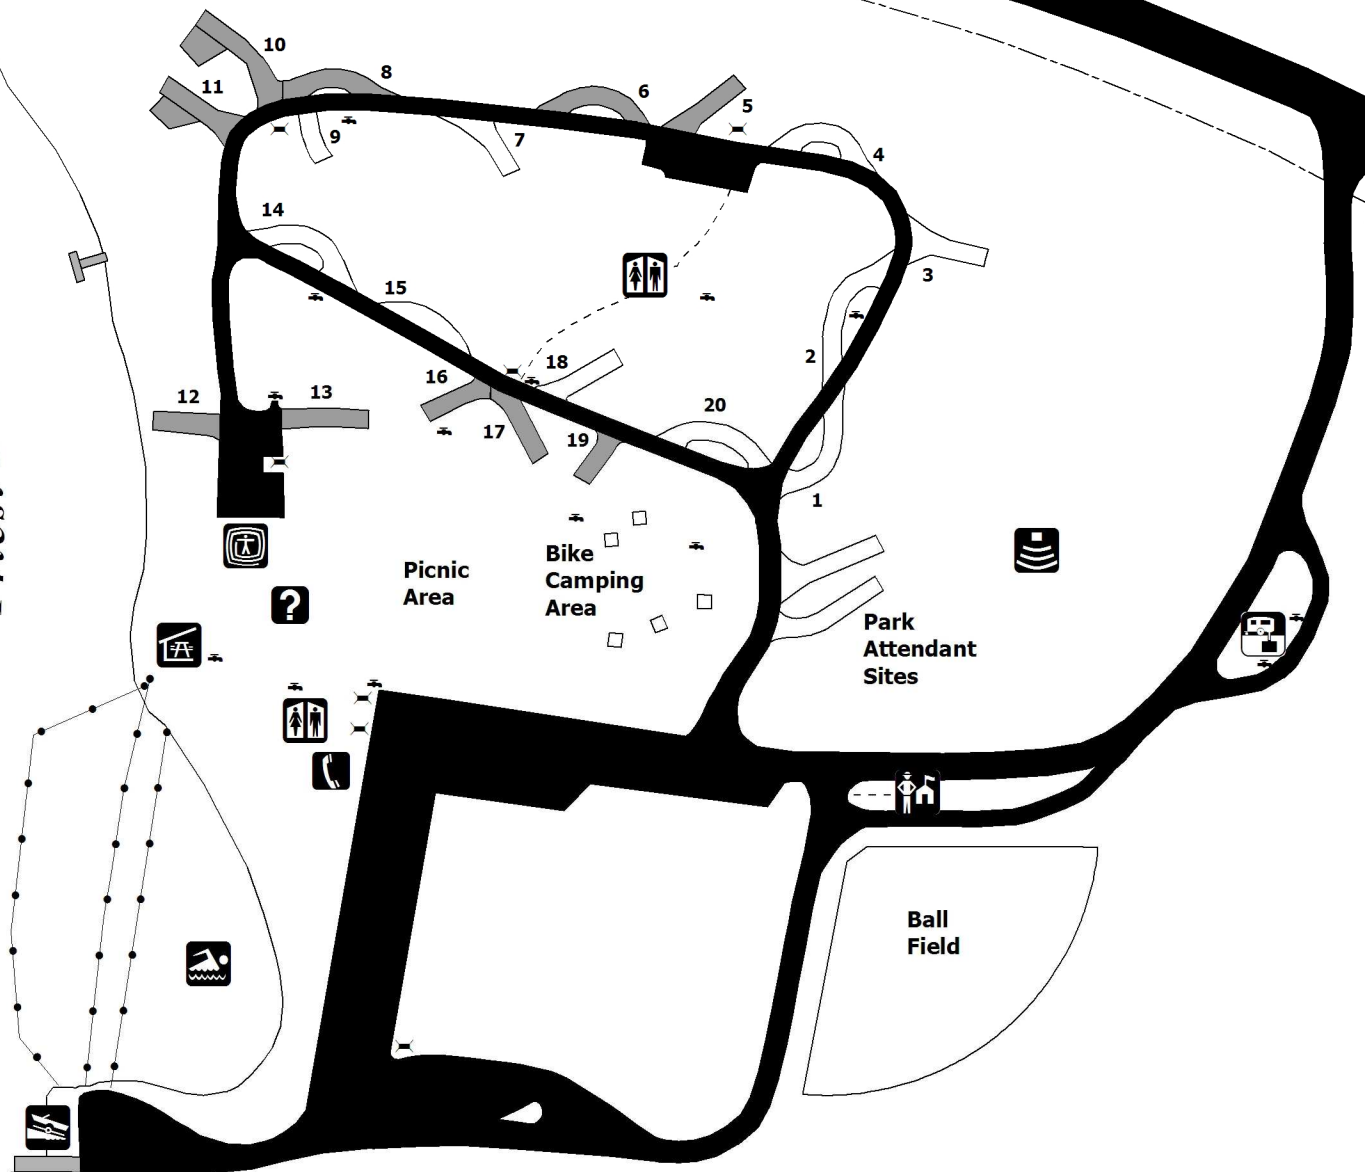

ALBENI FALLS PROJECT

Priest River Recreation Area "The Mudhole"

Priest River

LEGEND

Campsite

- Non-reservable
- Reservable

- Park Office
- Restroom
- Picnic Shelter
- Playground
- Swim Area
- Boat Ramp
- Public Telephone
- Dump Station
- Amphitheater
- Information Board
- Water Faucet
- Dumpster